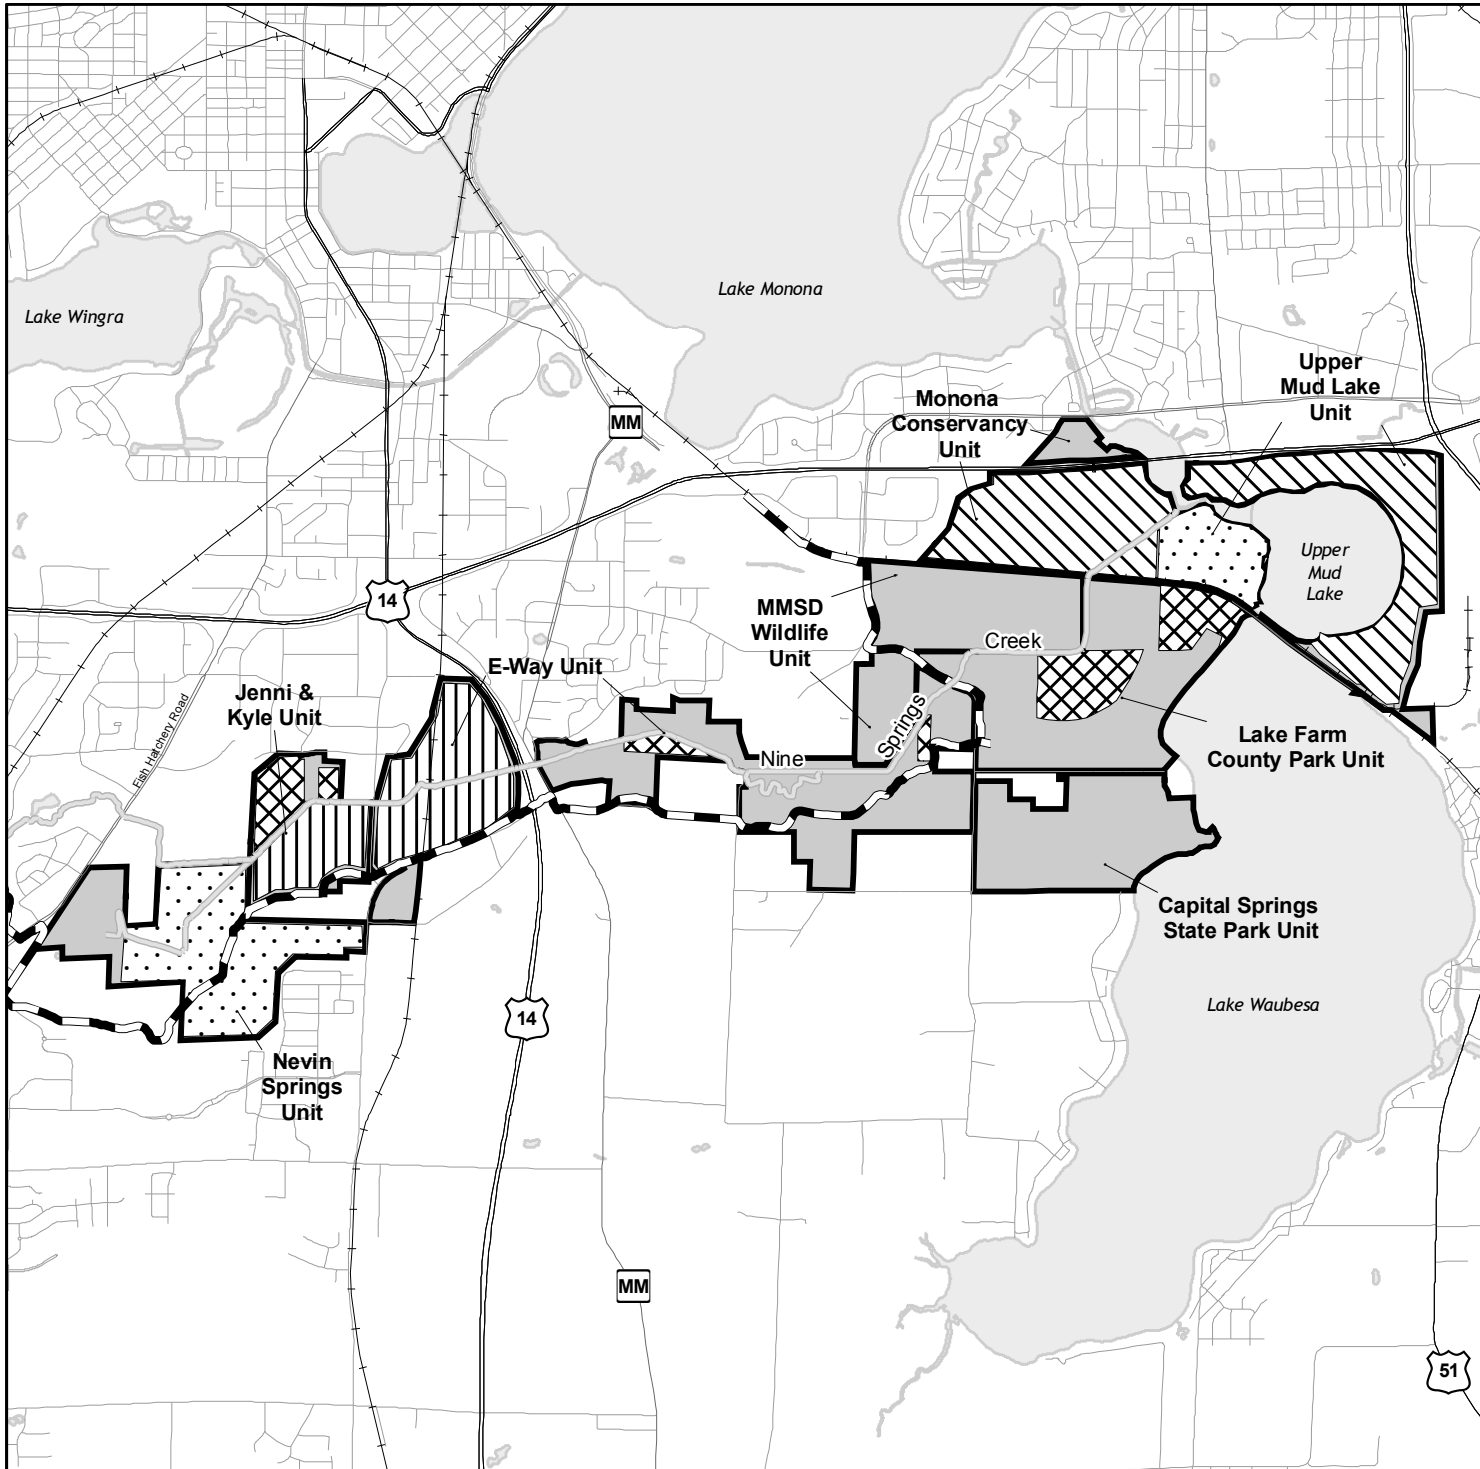

Map 2.17 Proposed & Existing Hunting Zones Capital Springs State Recreation Area

LEGEND

-  No Hunting Zone
-  Existing Public Hunting - subject to current WDNR regulations & restrictions
-  Archery Hunting - by county permit fall deer/turkey
-  Currently Archery Hunting - by county permit fall deer/turkey, proposed change to also include waterfowl hunting
-  Currently No Hunting - Proposed change to waterfowl & archery deer/turkey
-  Capital City Trail

Map revised April 14, 2010.

Data Source:
Park boundary data from Dane County
Parks, 2005

51