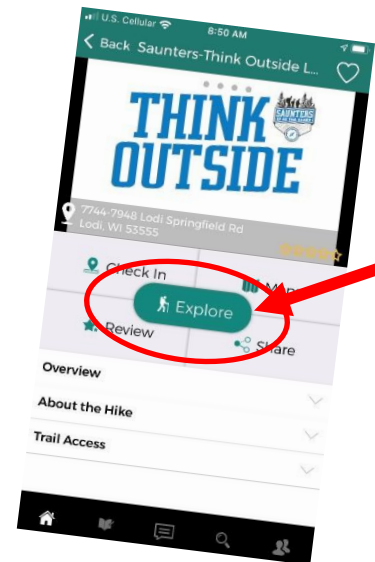

# Seek. Discover. Engage.

Interact with the places and stories around you using the **StriveOn** mobile app. Using the power of your smartphone, **StriveOn** will activate and interact with unique places along the Ice Age National Scenic Trail.

It's easy as 1-2-3!

1. Download the free StriveOn app for your mobile phone. Take a photo of the QR Code or search for StriveOn in your phone's app store.

2. Once downloaded and open, you will see information for **Cross Plains**. Click on the **Think Outside -Saunters** logo under **Trails**.

3. Click the **EXPLORE** button to activate engagement points along the Trail.

Create an account by entering your name and email.

**Start hiking!** Be sure to have your phone ringer ON so you can hear when you encounter an engagement point.

There are four segments in Dane County where the StriveOn app can be activated with engagement points: Indian Lake Segment, Indian Lake Dane County Park; Table Bluff Segment, Cross Plains; Moraine Kettles Preserve, Verona Segment and Lodi Marsh Segment, Lodi.