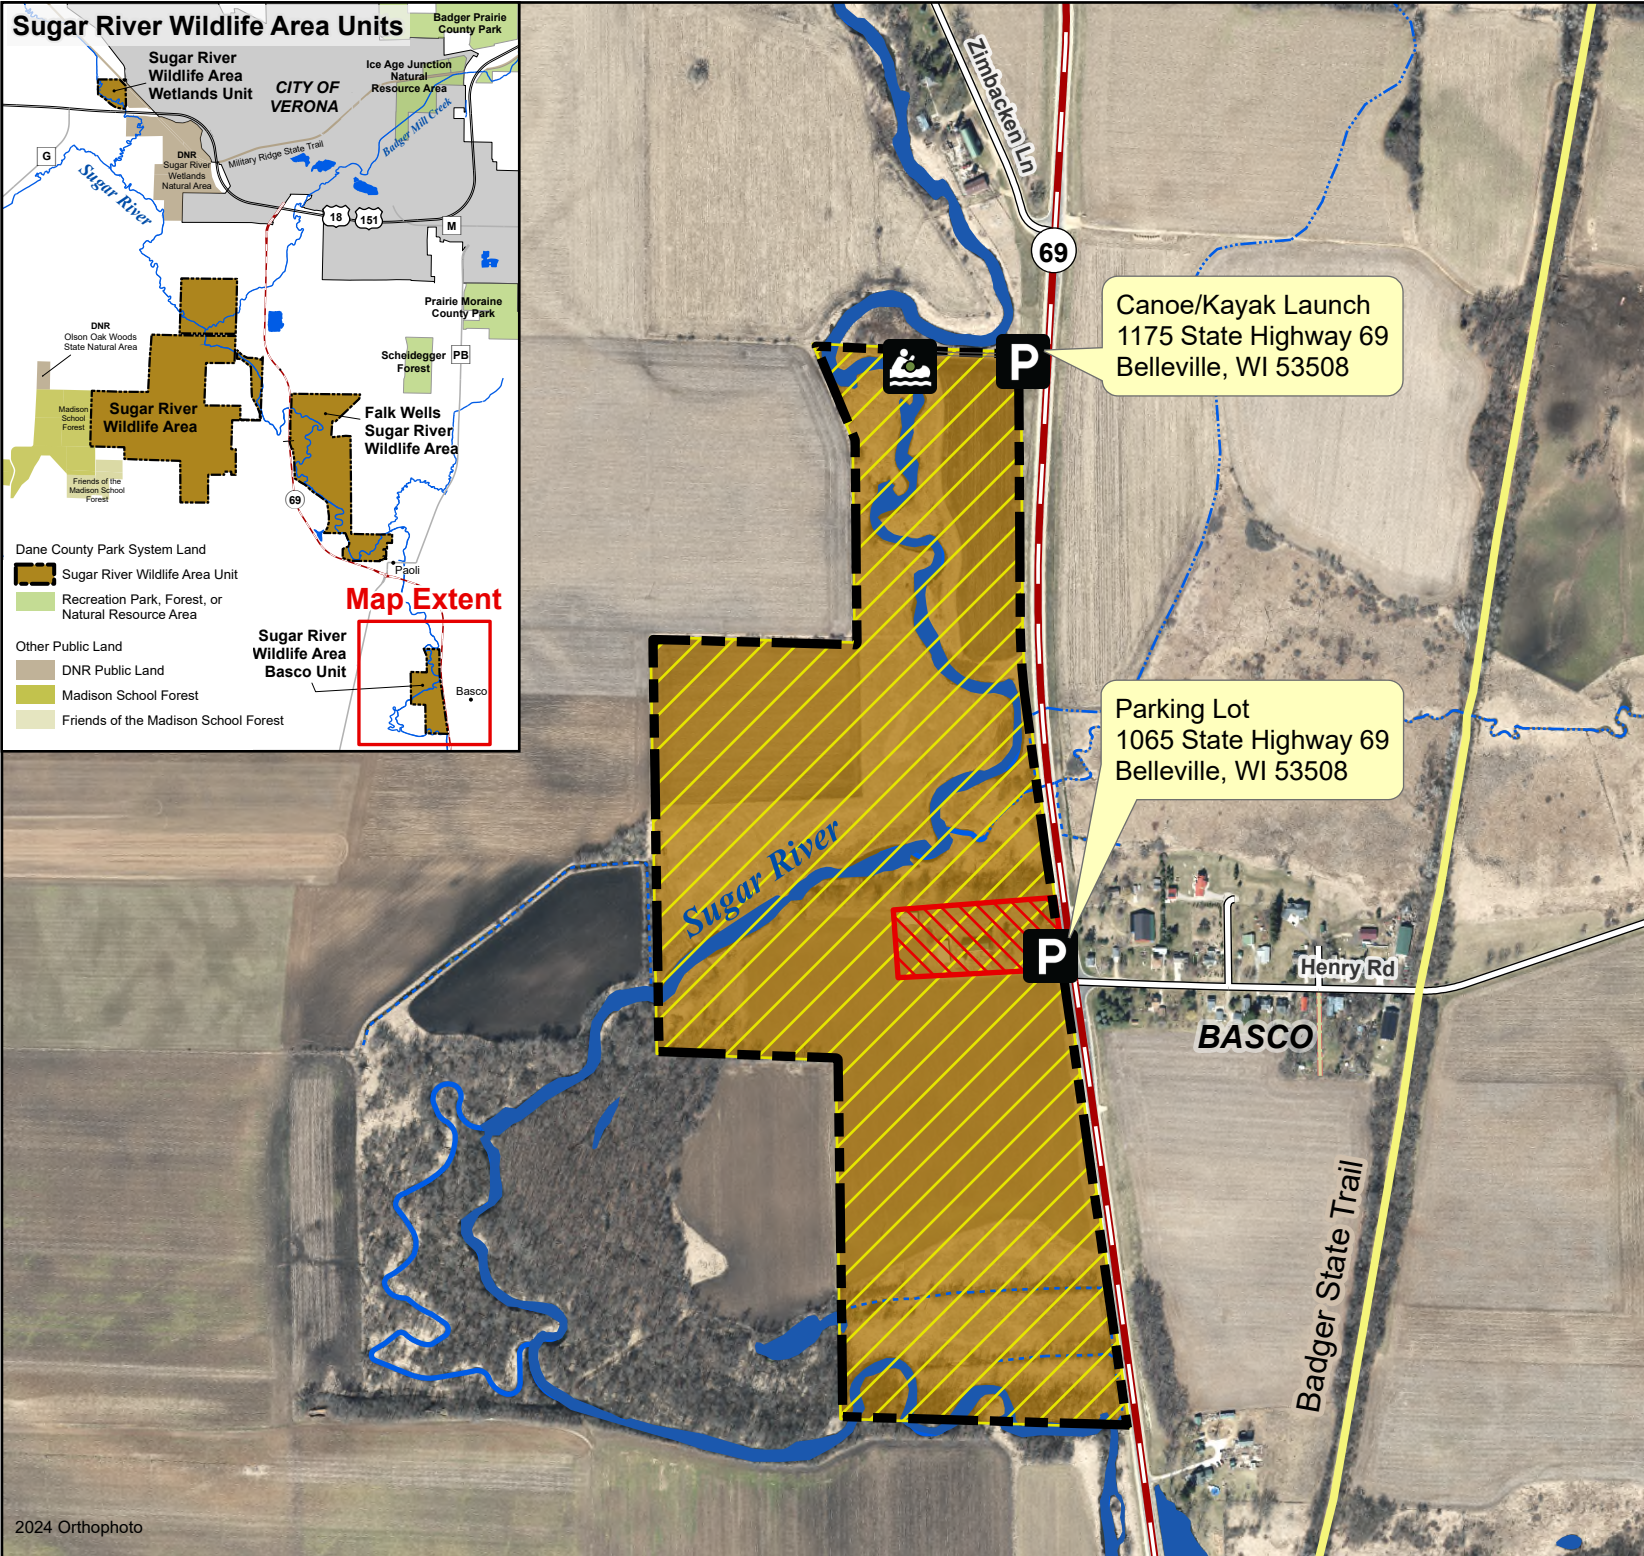

Sugar River Wildlife Area - Basco Unit

98 acres

- Property Boundary
- No Shooting
- No Trapping
- No Trapping or Shooting
- Parking
- Canoe/Kayak (no permit required)

Location in Dane County

Canoe/Kayak Launch
1175 State Highway 69
Belleville, WI 53508

Parking Lot
1065 State Highway 69
Belleville, WI 53508

Dane County
Land & Water Resources Department
October 2025