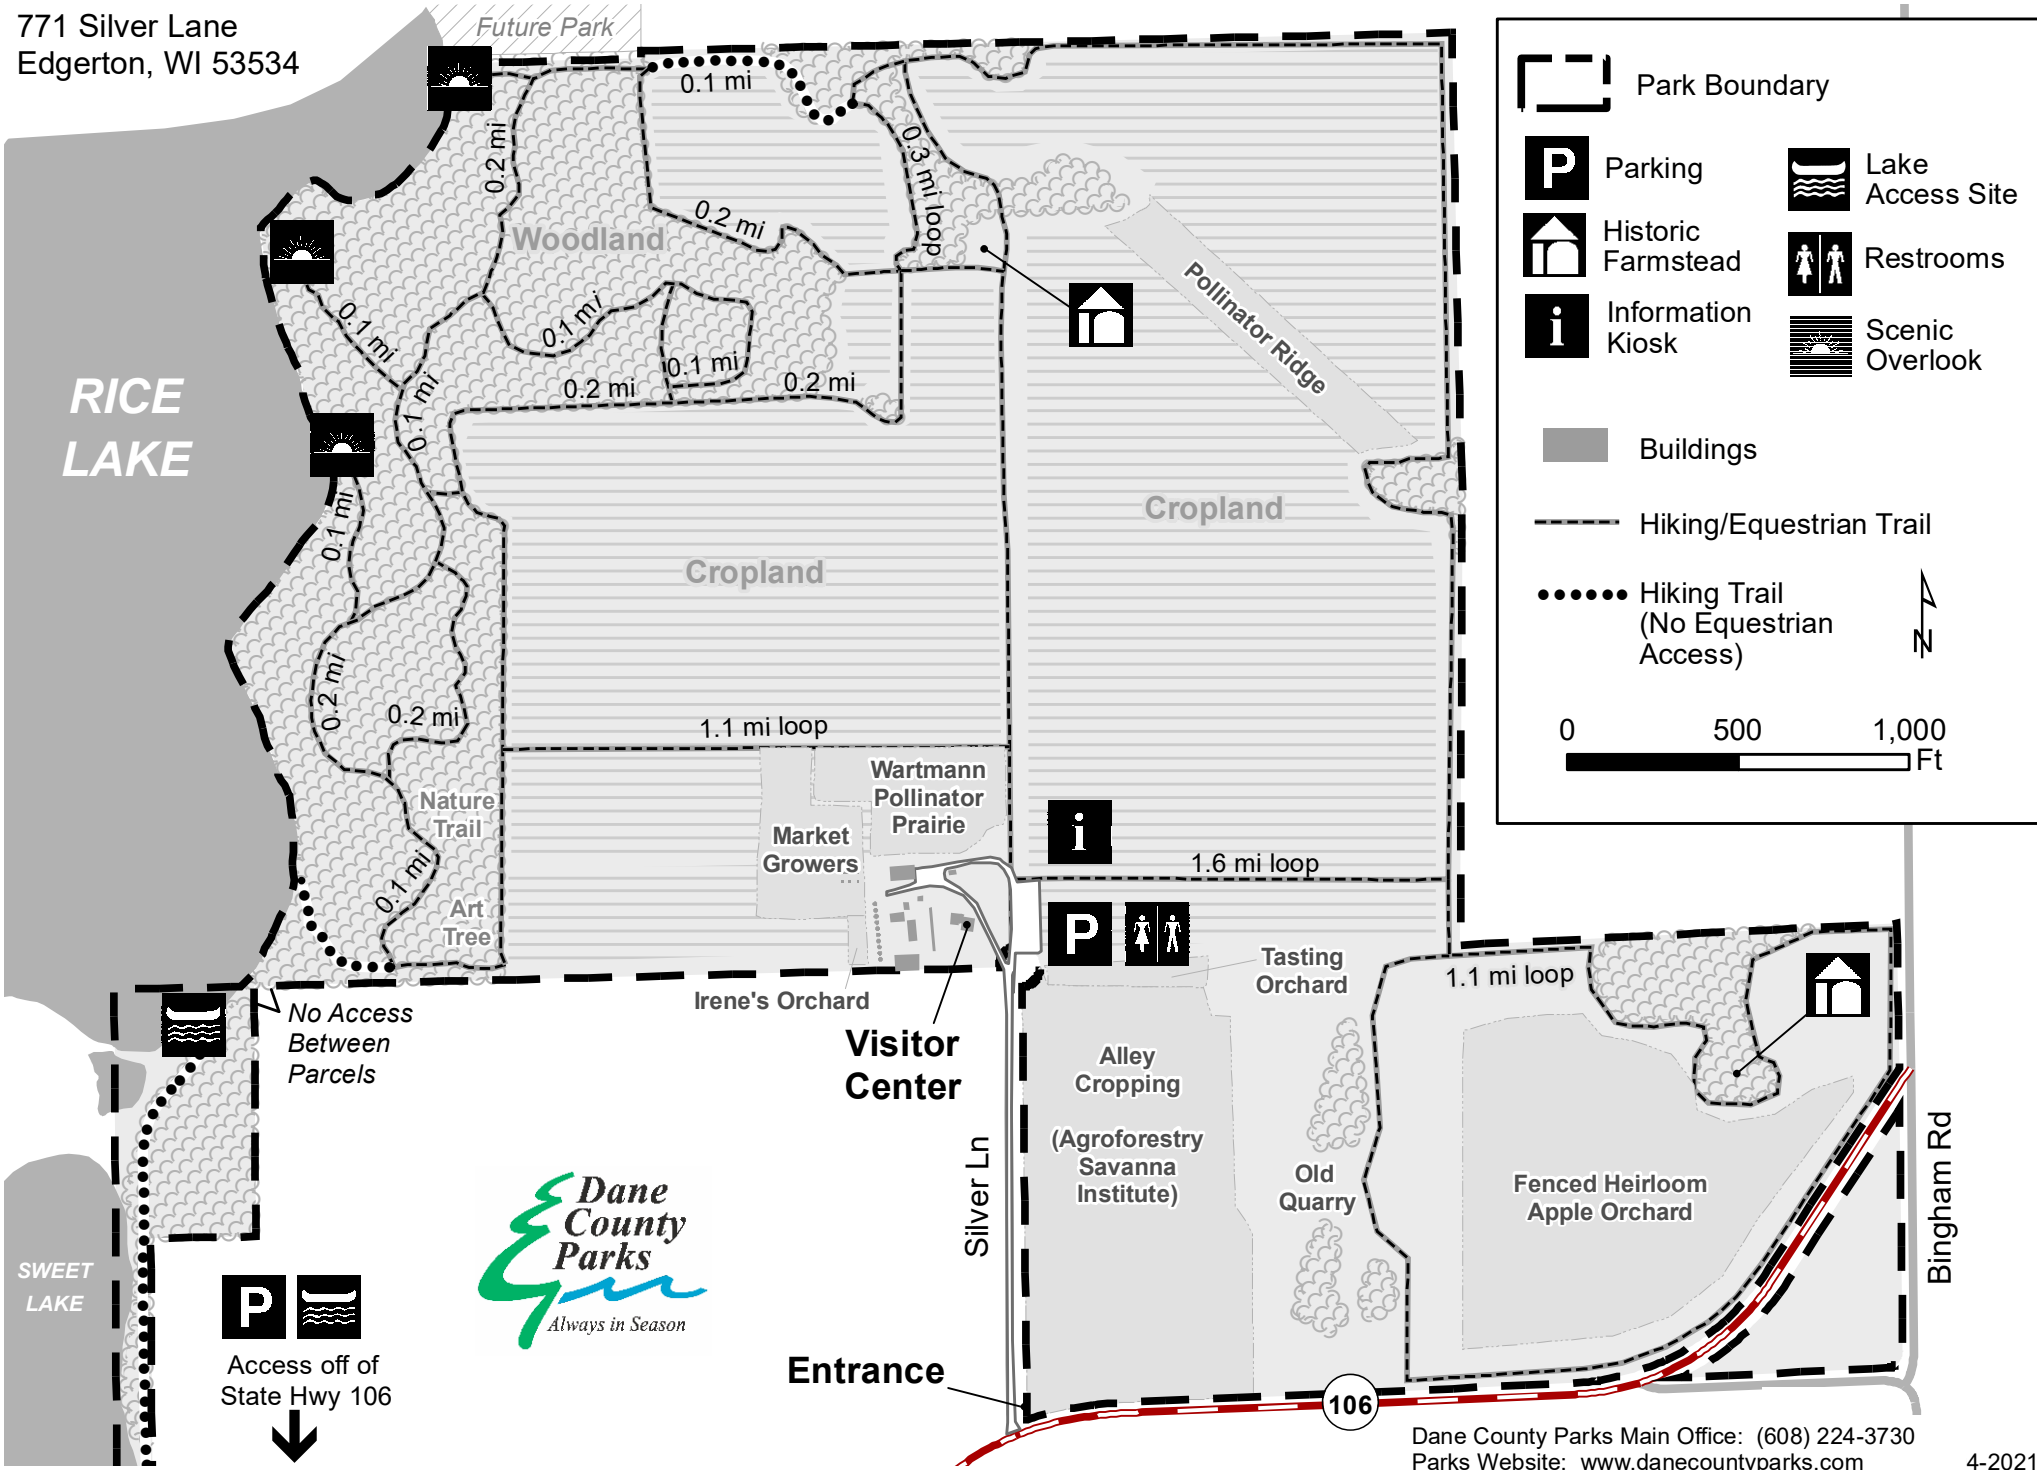

# SILVERWOOD COUNTY PARK

771 Silver Lane  
Edgerton, WI 53534

	Park Boundary		Lake Access Site
	Parking		Restrooms
	Historic Farmstead		Scenic Overlook
	Information Kiosk		
	Buildings		
	Hiking/Equestrian Trail		
	Hiking Trail (No Equestrian Access)		

0 500 1,000 Ft

North Arrow