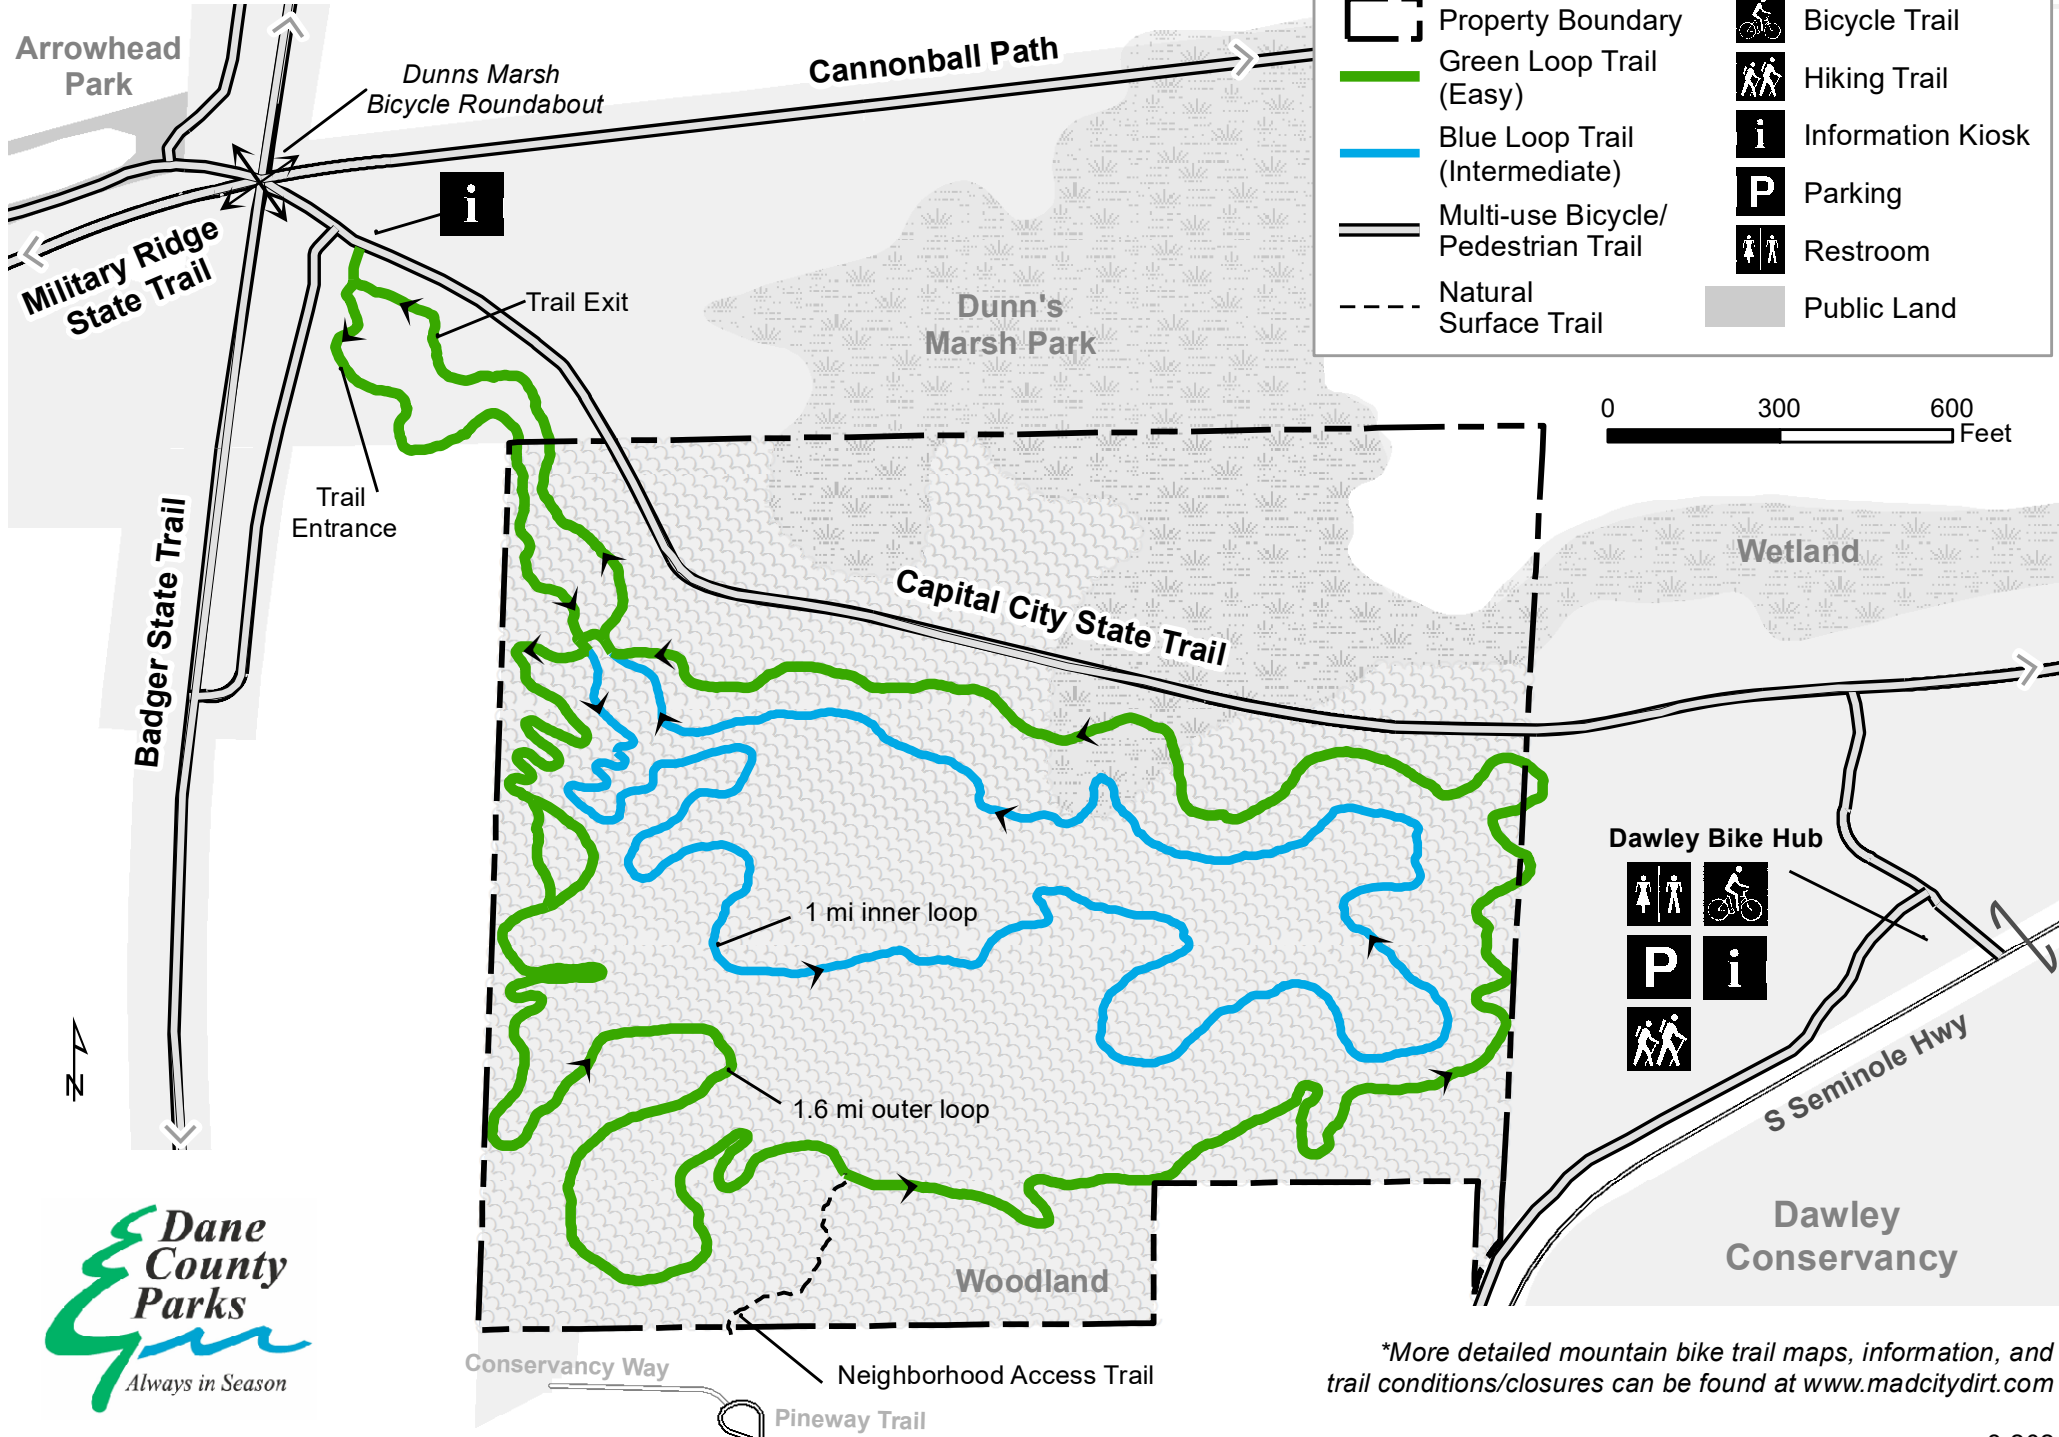

Seminole Mountain Bike Trails

3040 S Seminole Hwy, Fitchburg, WI 53711

Mtn. Bike Main Entry: trailhead east of roundabout
Permit required (except Cannonball Path)*

*More detailed mountain bike trail maps, information, and trail conditions/closures can be found at www.madcitydirt.com