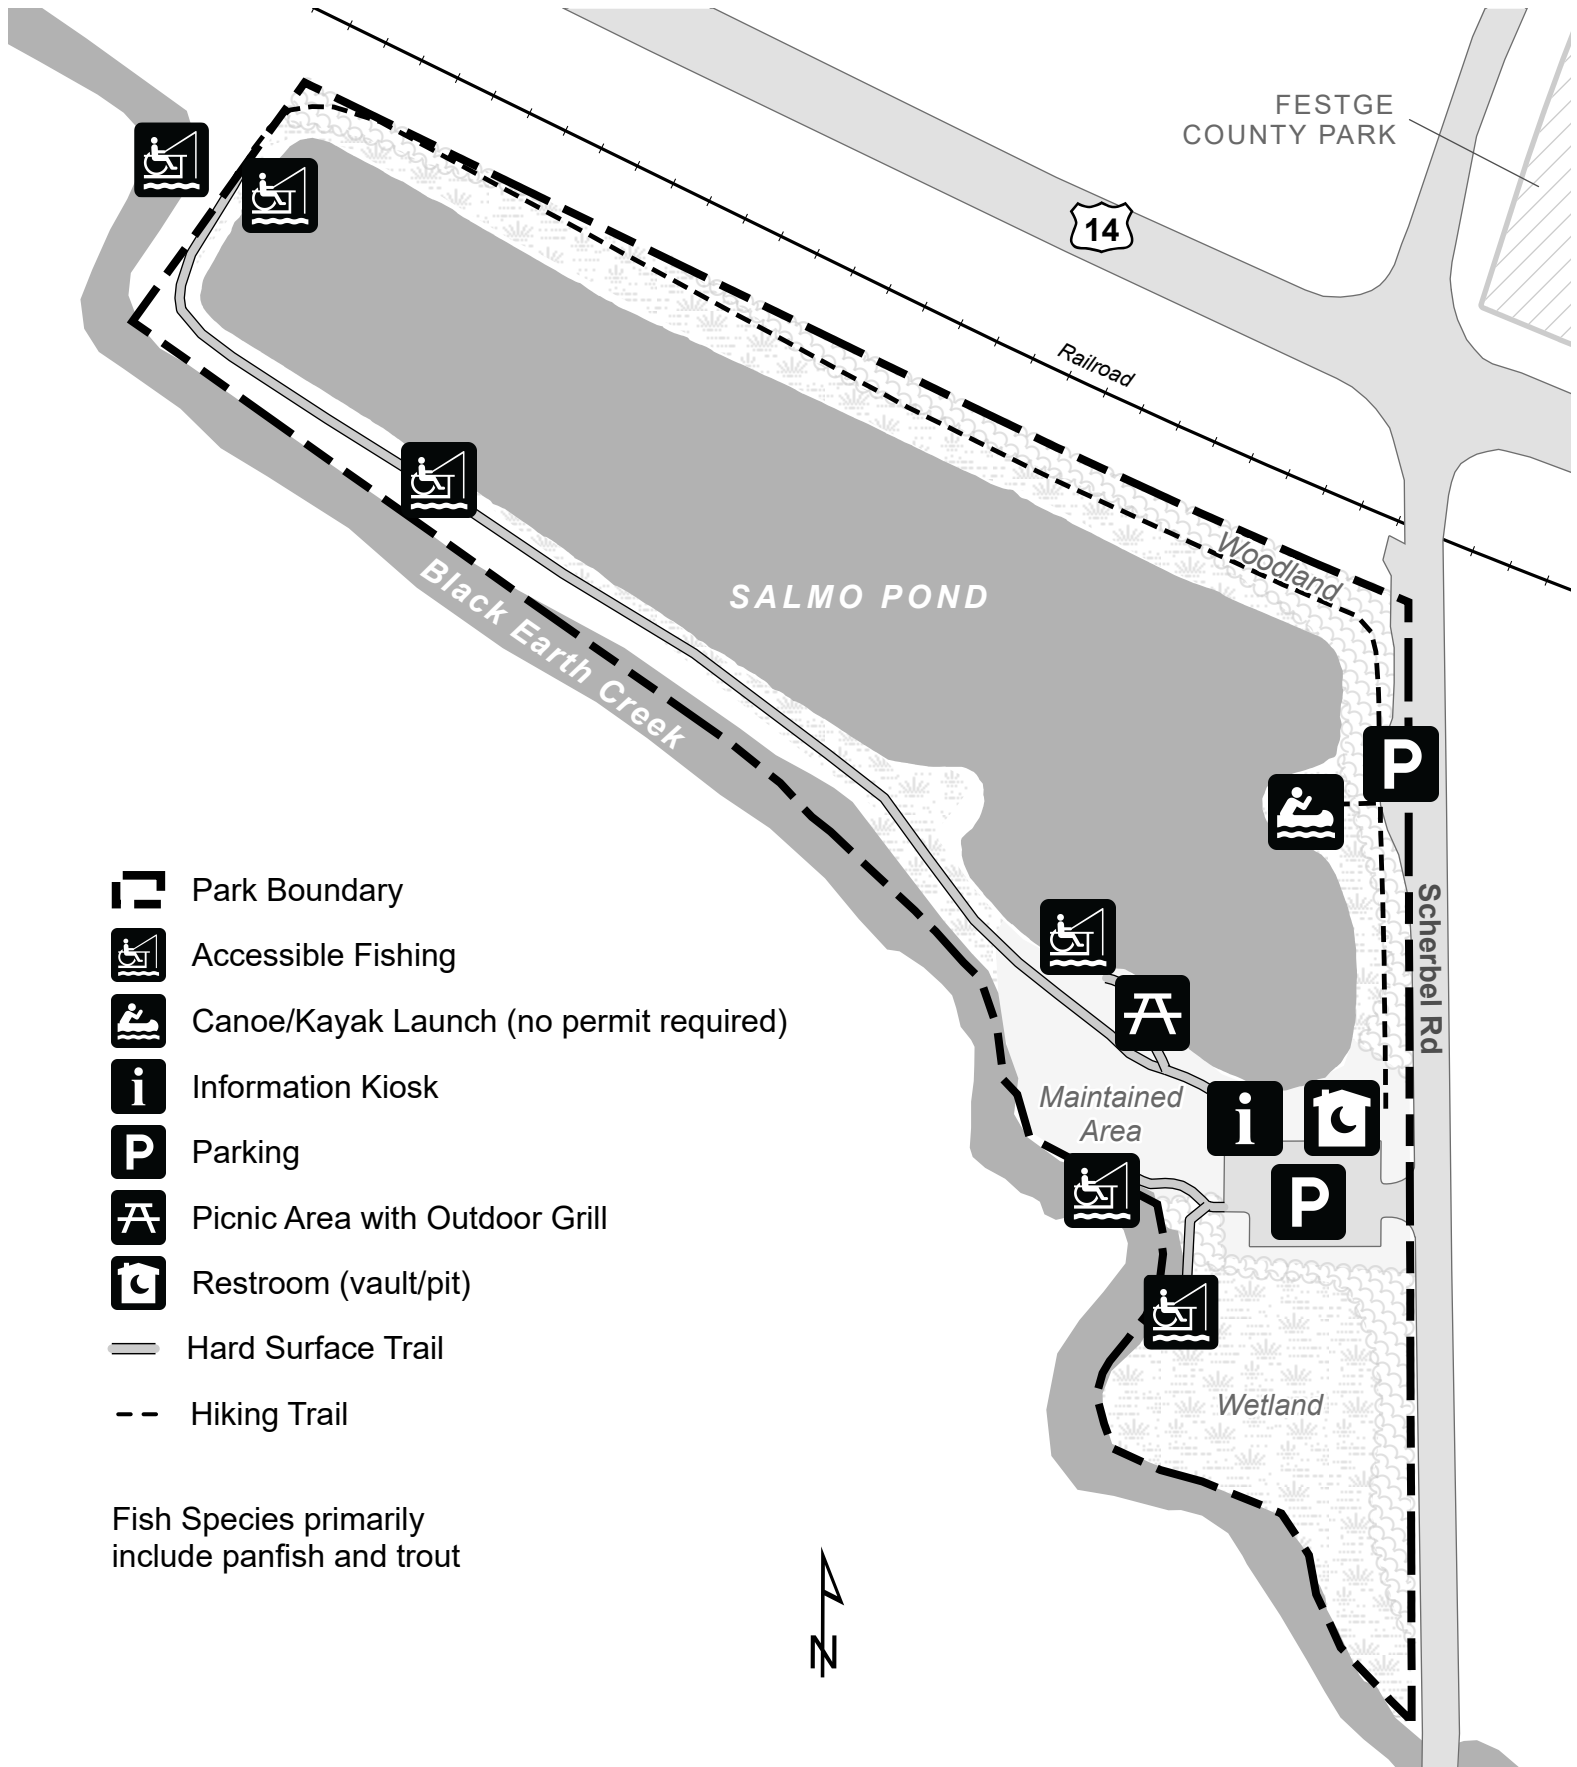

SALMO POND COUNTY PARK

4809 Scherbel Rd
Cross Plains, WI 53528

- Park Boundary
- Accessible Fishing
- Canoe/Kayak Launch (no permit required)
- Information Kiosk
- Parking
- Picnic Area with Outdoor Grill
- Restroom (vault/pit)
- Hard Surface Trail
- Hiking Trail

Fish Species primarily include panfish and trout