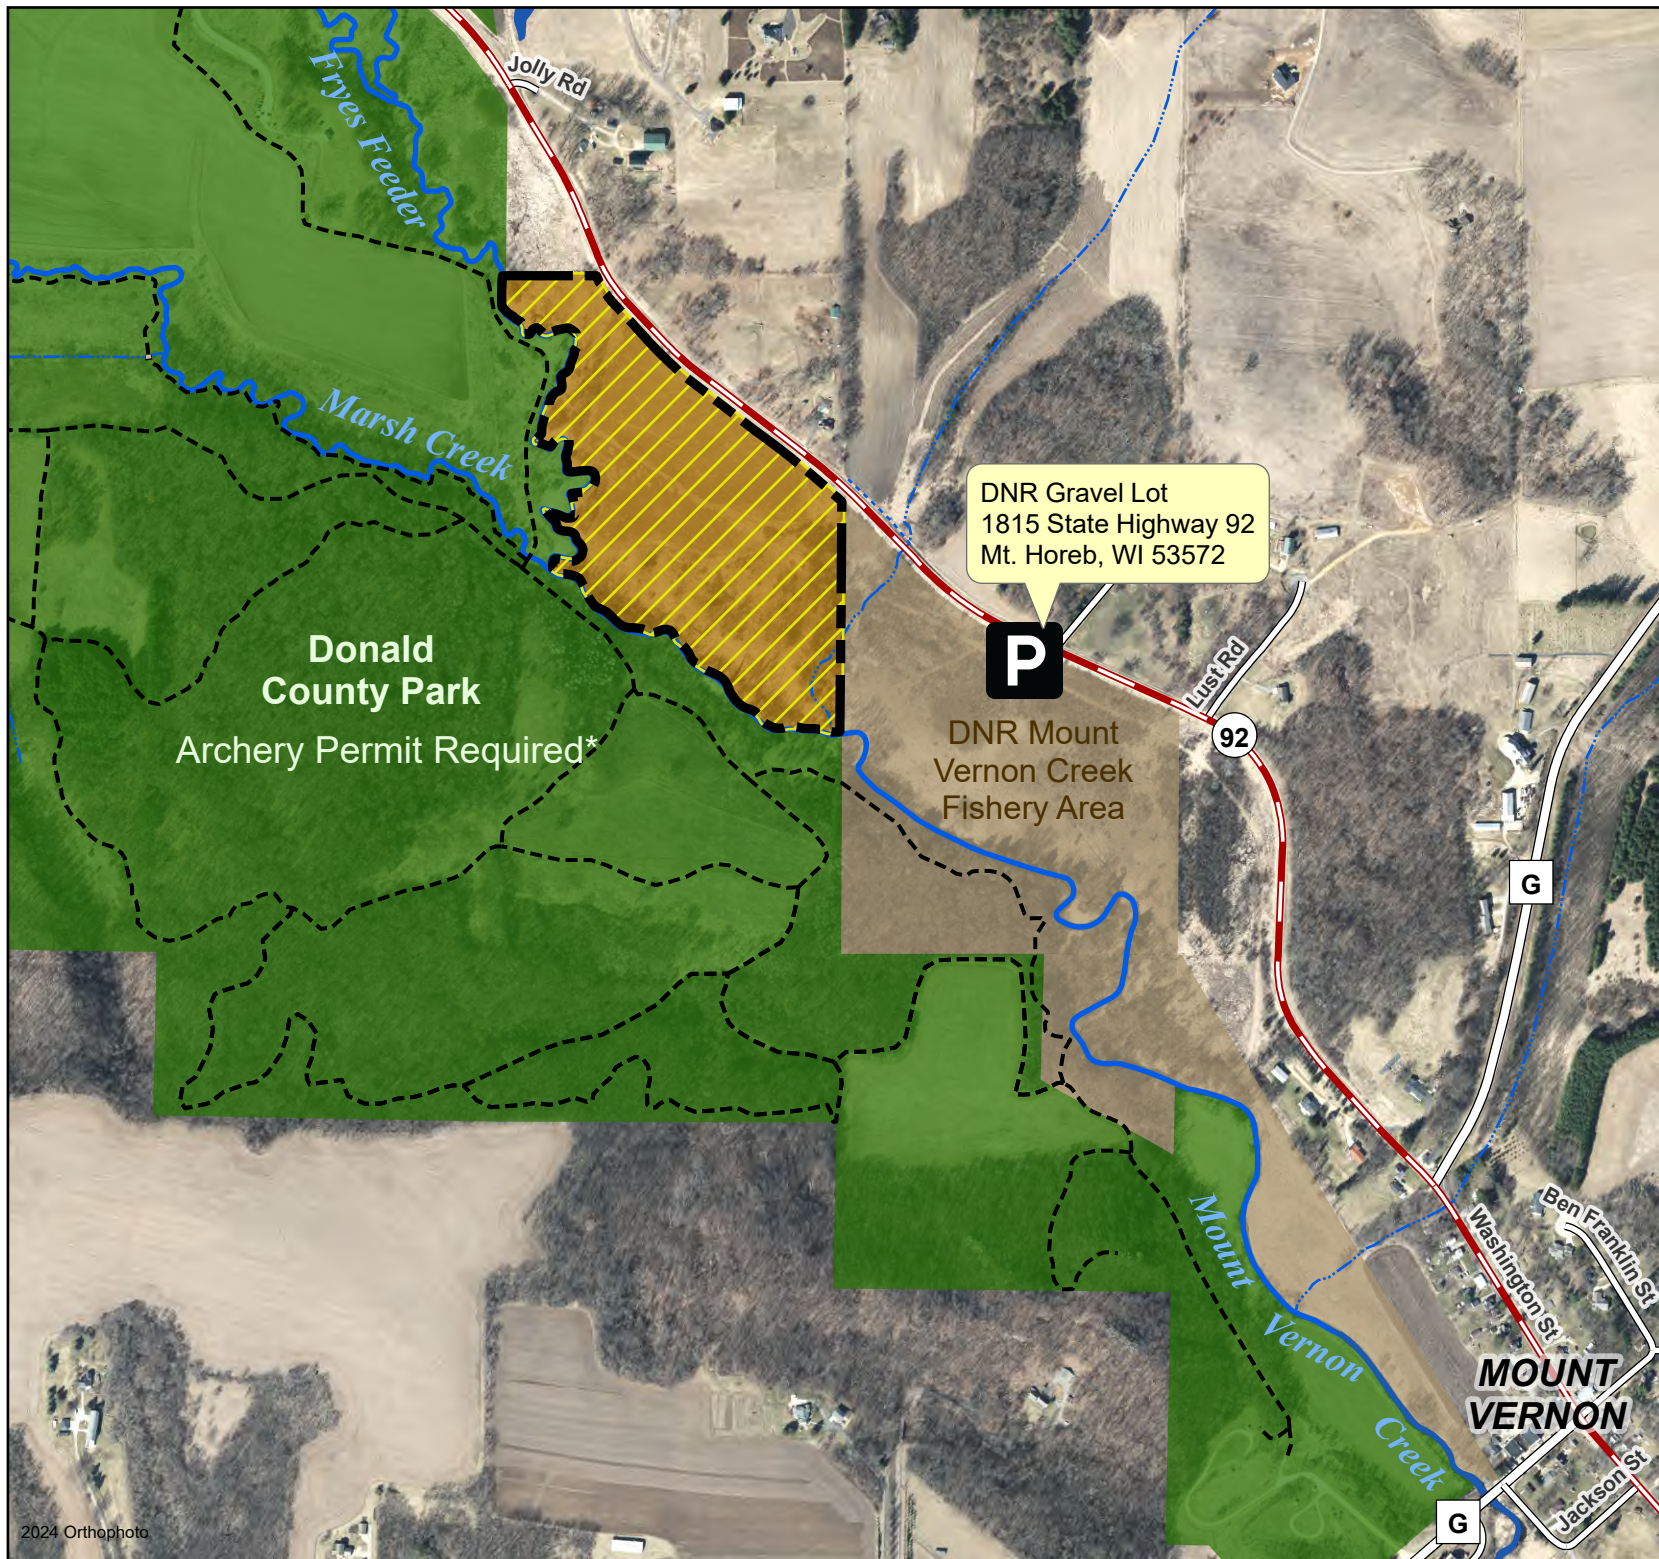

Mount Vernon Creek Fishery & Wildlife Area

30 acres

 Property Boundary

 No Trapping

 Parking

 DNR Public Land

 Hiking Trail

*Hunting by Limited Access Archery Permit Only

0 500 1,000 Feet

Location in Dane County

Dane County
Land & Water Resources Department
February 2025

DNR Gravel Lot
1815 State Highway 92
Mt. Horeb, WI 53572

P

DNR Mount
Vernon Creek
Fishery Area

92

G

**MOUNT
VERNON**

G