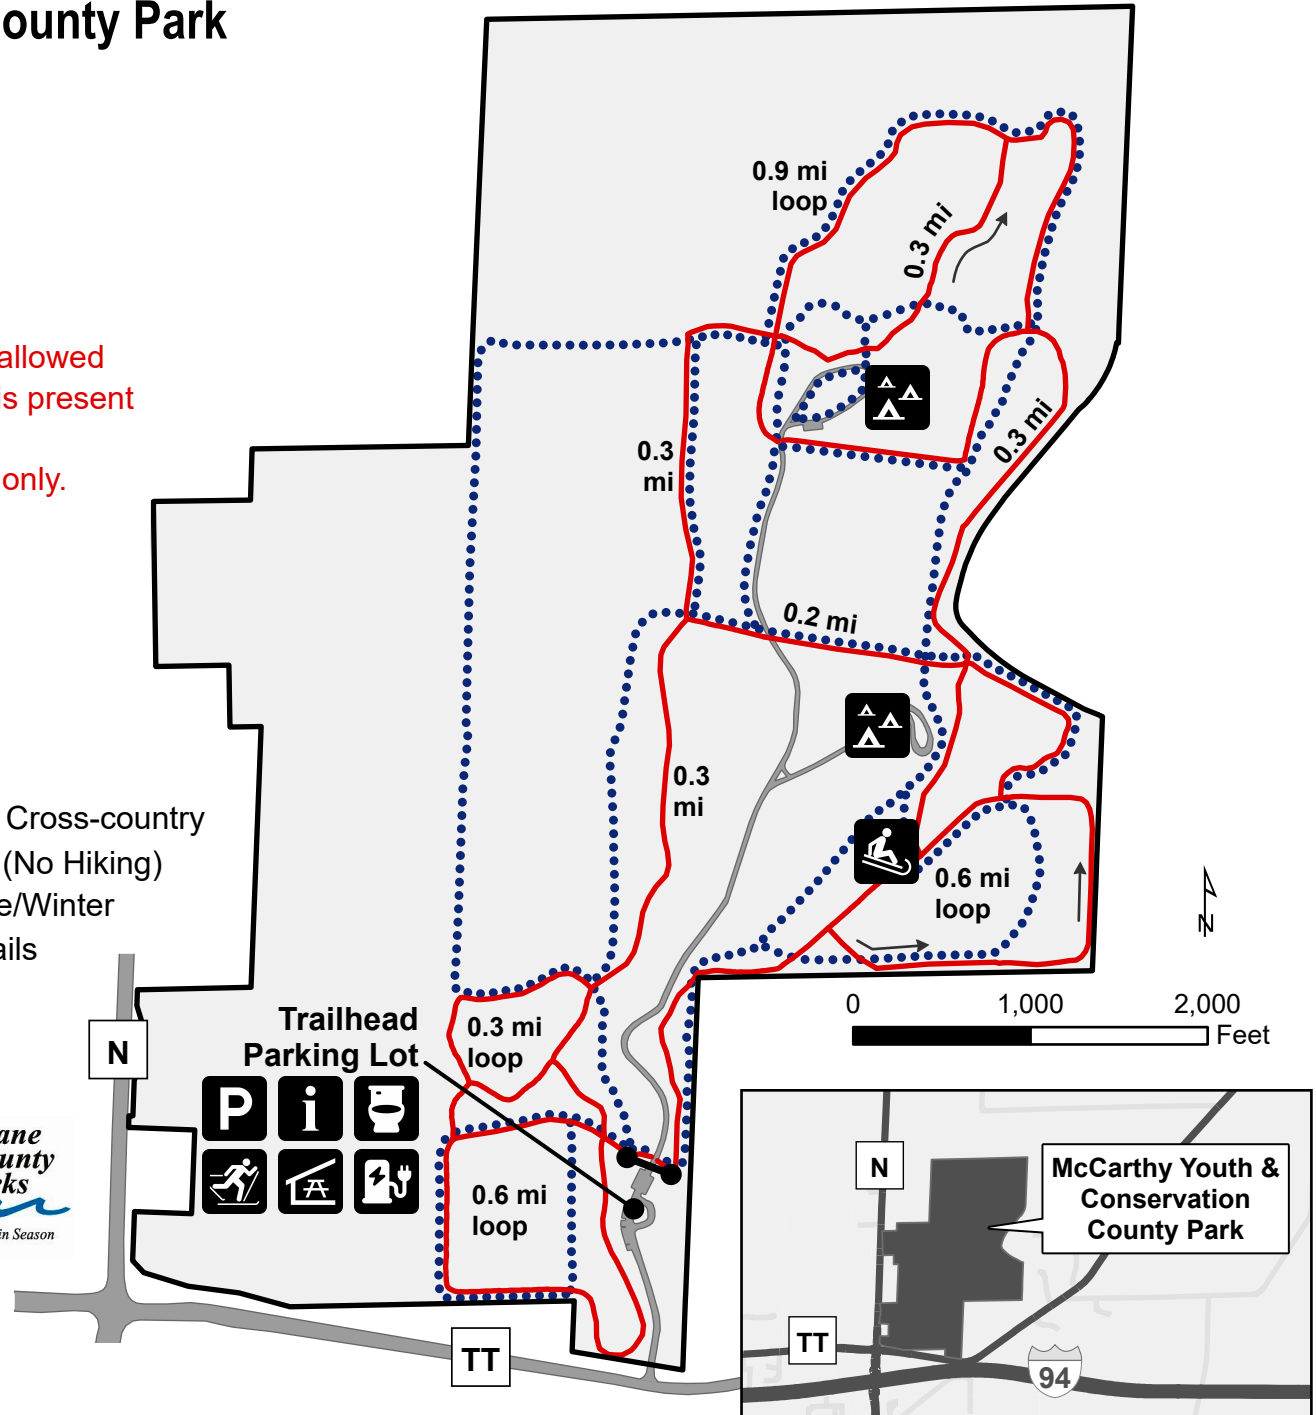

GROOMED CROSS-COUNTRY SKI TRAILS

McCarthy Youth & Conservation County Park

4841 County Highway TT
Cottage Grove, WI 53527

Ski Trail Permit Required

Visit www.danecountyparks.com/permits to find where to purchase permits.

- Snowshoeing, winter hiking, and dogs are NOT allowed on designated cross-country ski trails when snow is present even if they have not yet been groomed.
- Trails are narrow and intended for classic skiing only.
- Some ski trails are one-way.

-  Park Boundary
-  Cross-country Ski Trailhead
-  Electric Vehicle Charging
-  Group Camp
-  Information Kiosk
-  Parking
-  Restroom
-  Shelter
-  Sledding Hill
-  Gate

-  Groomed Cross-country Ski Trails (No Hiking)
-  Snowshoe/Winter Hiking Trails