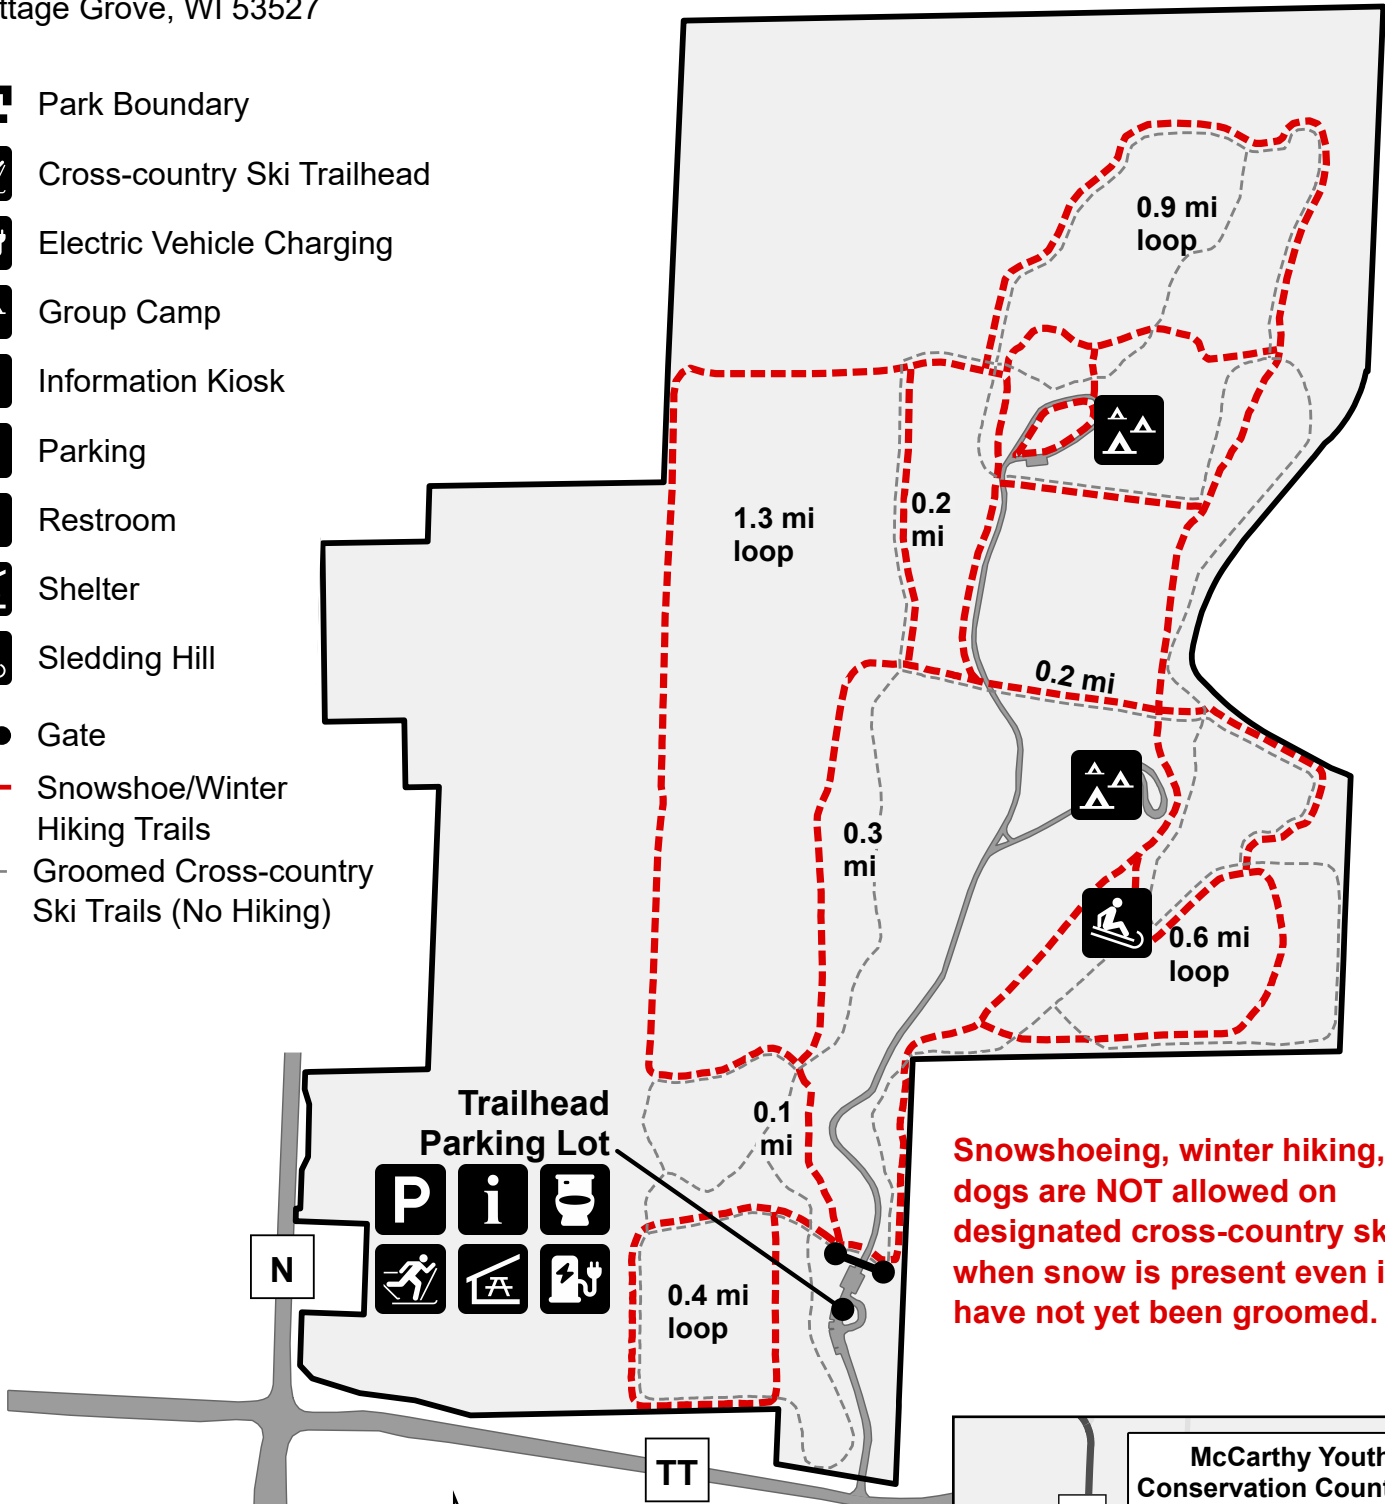

SNOWSHOE/WINTER HIKING TRAILS

McCarthy Youth & Conservation County Park

4841 County Highway TT
Cottage Grove, WI 53527

-  Park Boundary
-  Cross-country Ski Trailhead
-  Electric Vehicle Charging
-  Group Camp
-  Information Kiosk
-  Parking
-  Restroom
-  Shelter
-  Sledding Hill
-  Gate
-  Snowshoe/Winter Hiking Trails
-  Groomed Cross-country Ski Trails (No Hiking)

Snowshoeing, winter hiking, and dogs are NOT allowed on designated cross-country ski trails when snow is present even if they have not yet been groomed.

Dane County Parks Office: (608) 224-3730
Parks Website: www.danecountyparks.com