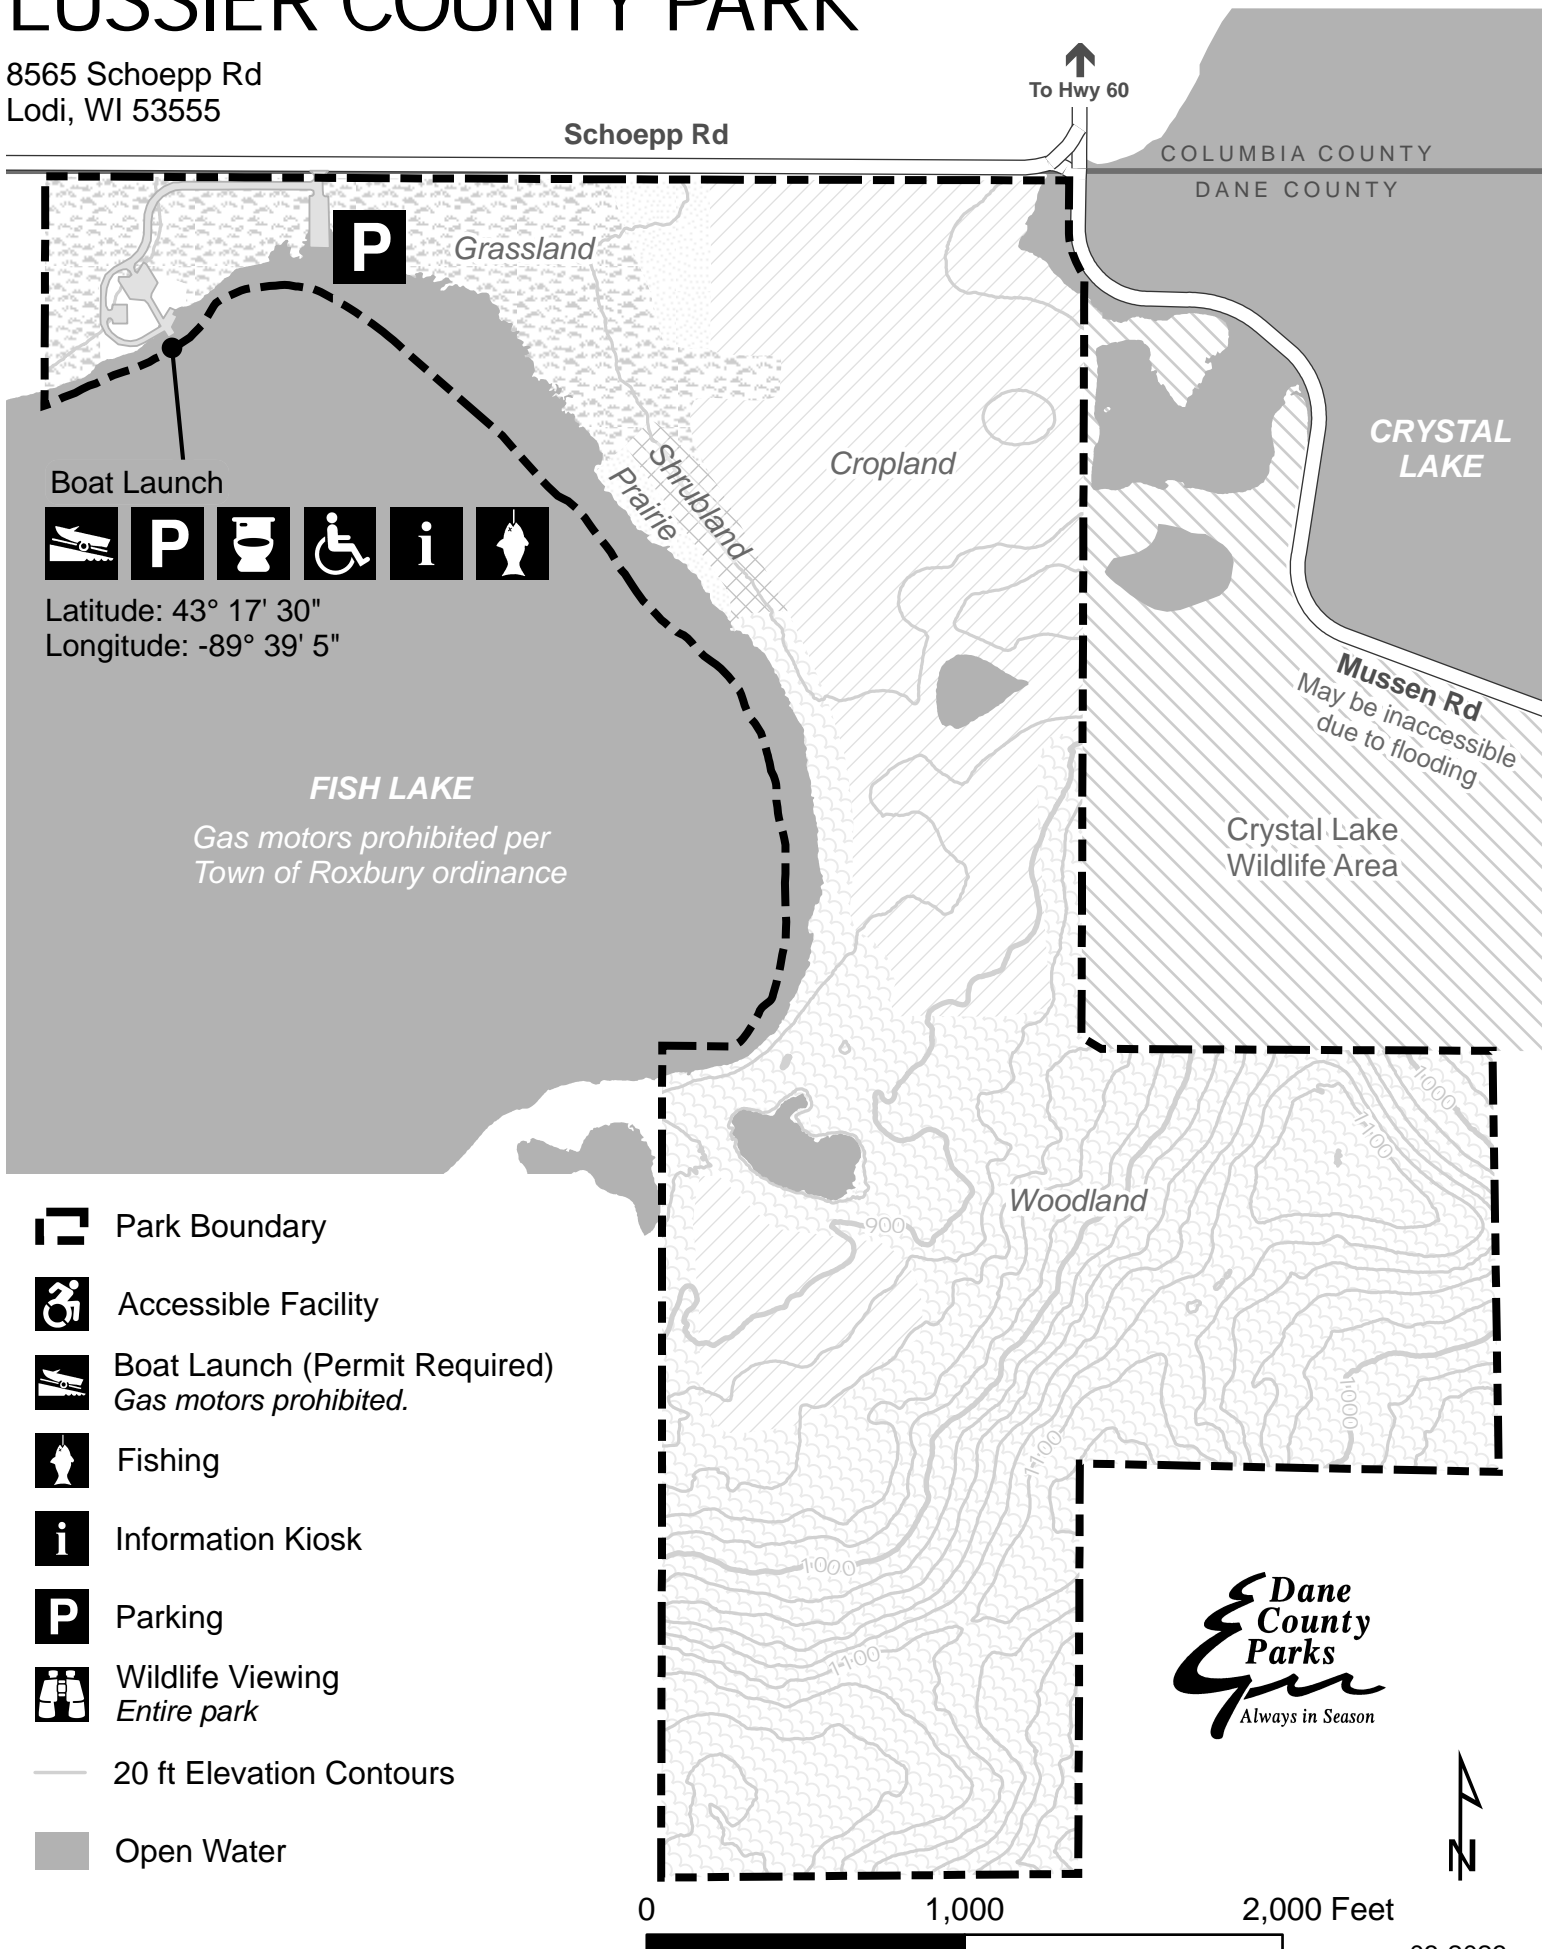

LUSSIER COUNTY PARK

8565 Schoepp Rd
Lodi, WI 53555

P

Boat Launch

Latitude: 43° 17' 30"
Longitude: -89° 39' 5"

FISH LAKE

*Gas motors prohibited per
Town of Roxbury ordinance*

- Park Boundary
- Accessible Facility
- Boat Launch (Permit Required)
Gas motors prohibited.
- Fishing
- Information Kiosk
- Parking
- Wildlife Viewing
Entire park
- 20 ft Elevation Contours
- Open Water