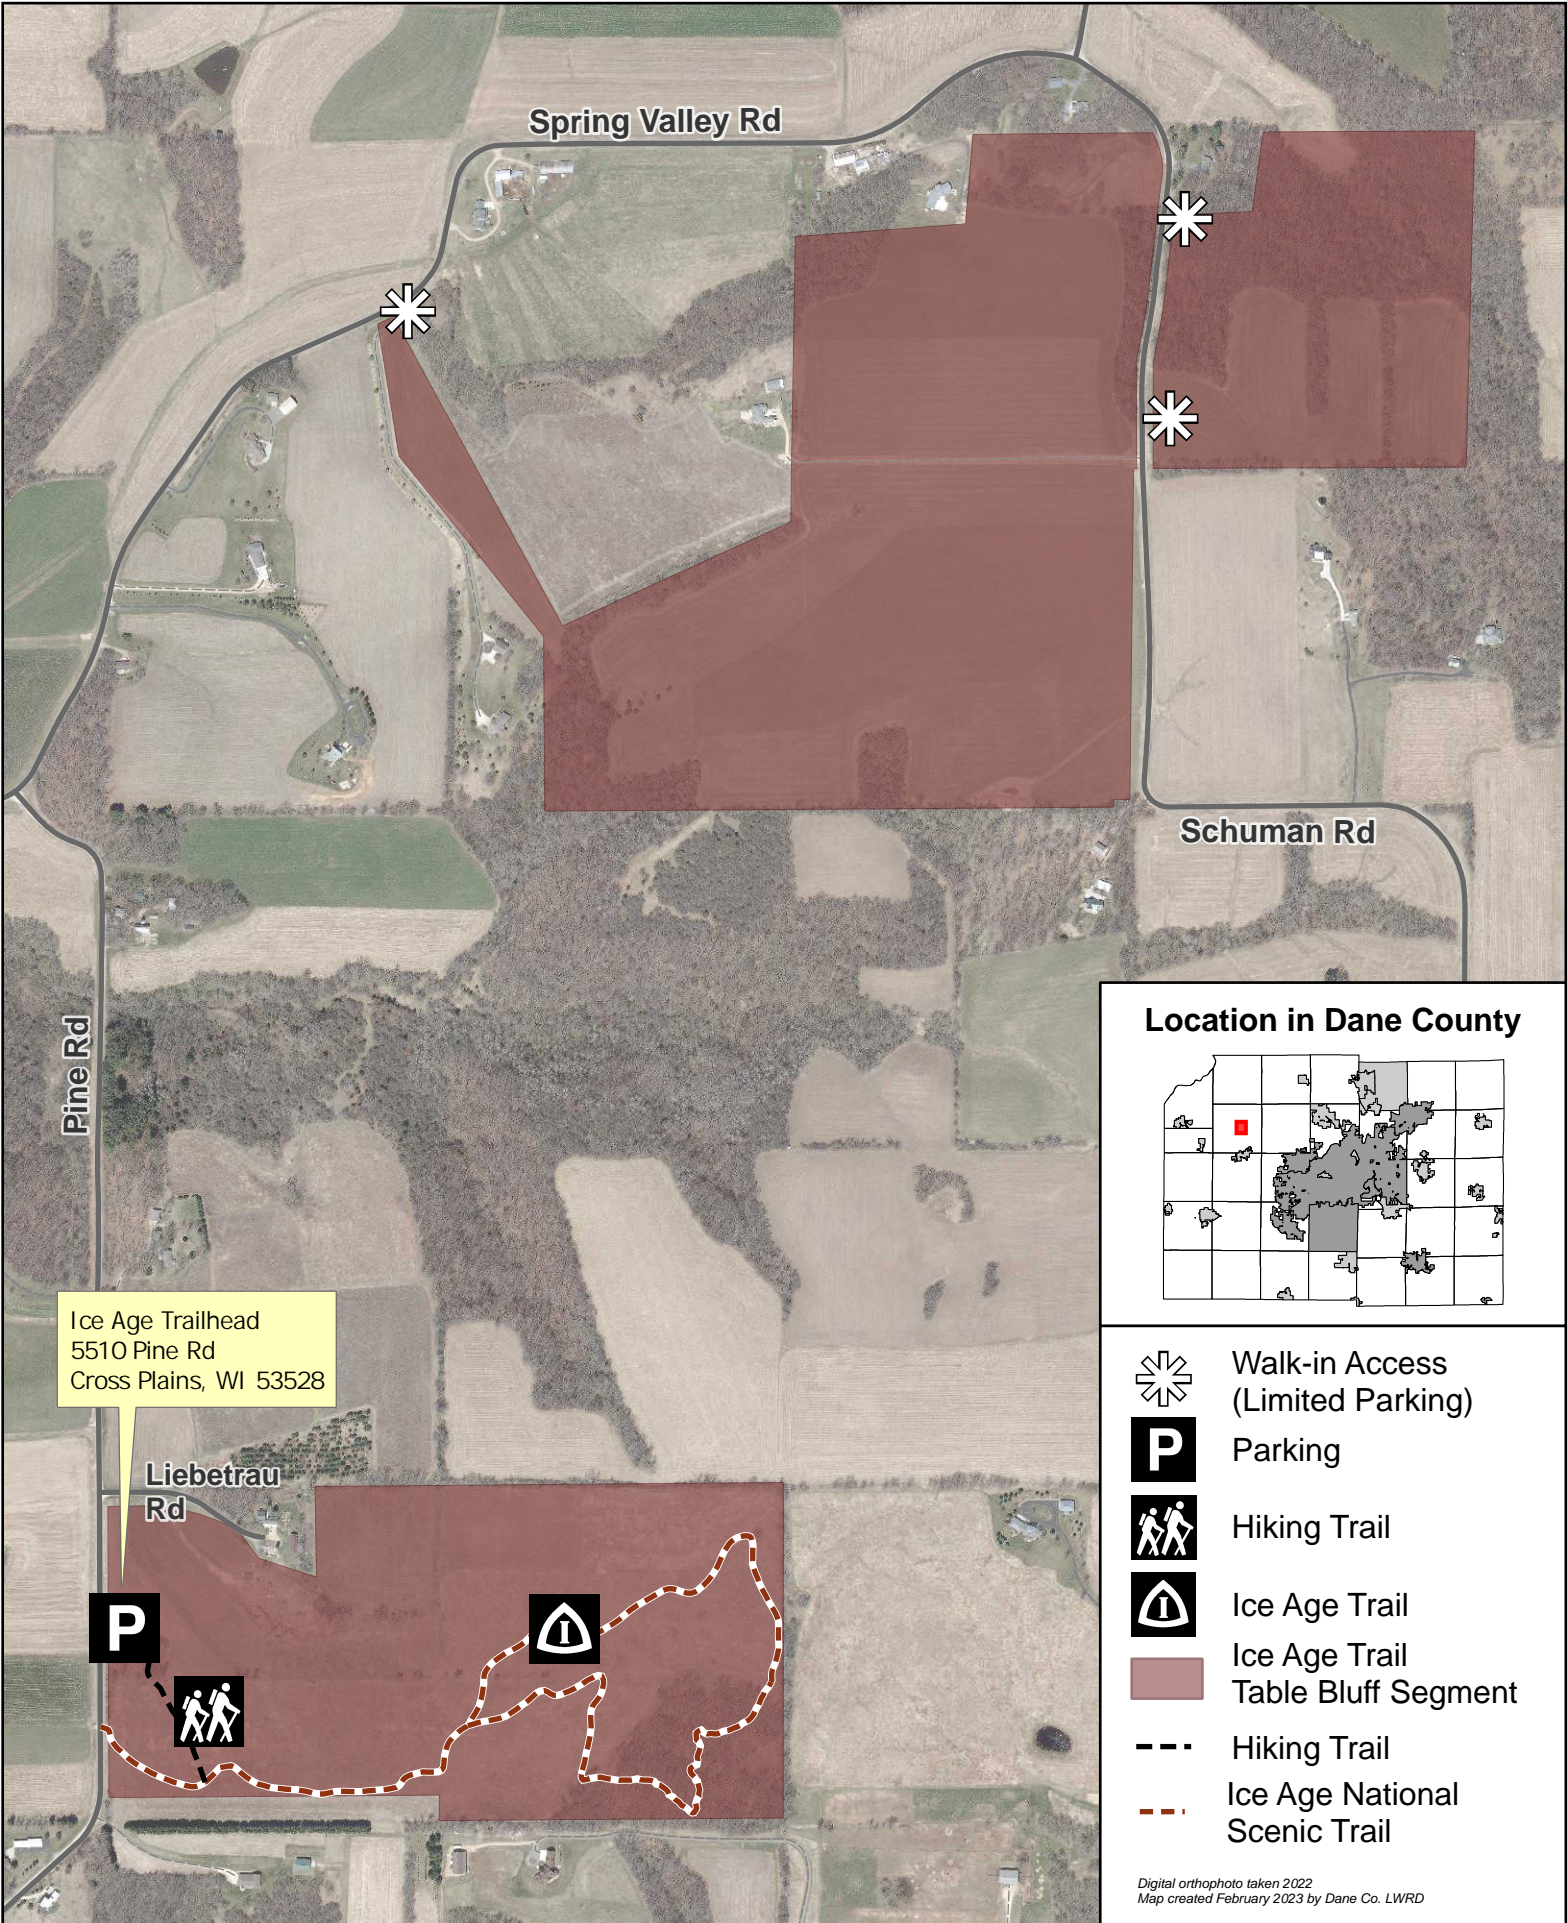

Ice Age Trail Table Bluff Segment

5510 Pine Rd, Cross Plains, WI 53528

Location in Dane County

-  Walk-in Access (Limited Parking)
-  Parking
-  Hiking Trail
-  Ice Age Trail
-  Ice Age Trail Table Bluff Segment
-  Hiking Trail
-  Ice Age National Scenic Trail

Digital orthophoto taken 2022
Map created February 2023 by Dane Co. LWRD