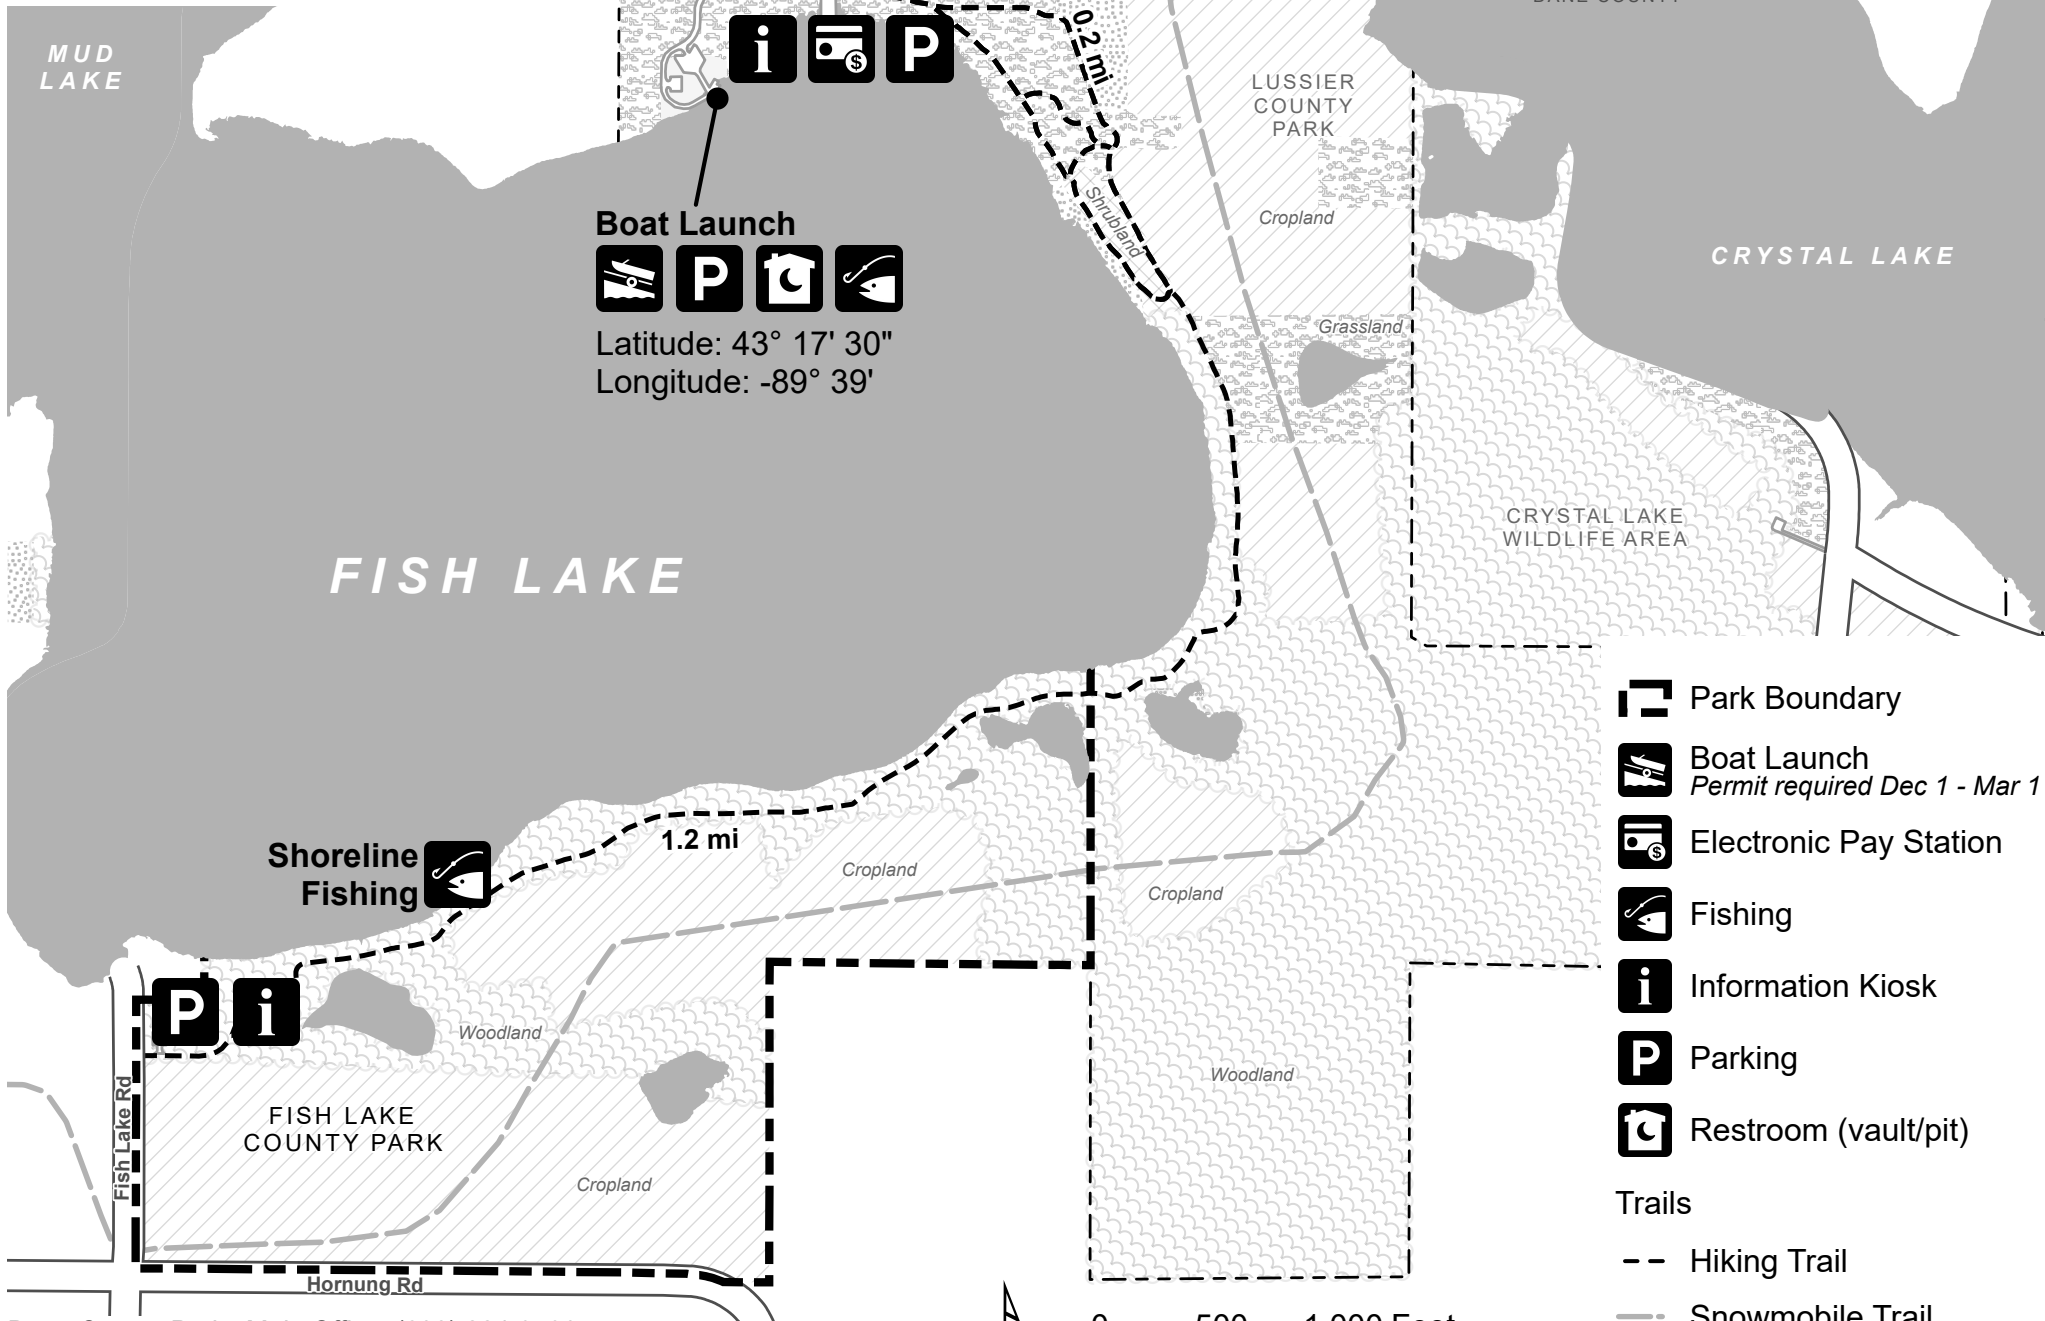

FISH LAKE COUNTY PARK

7764 Fish Lake Rd
Sauk City, WI 53583

- Park Boundary
- Boat Launch
Permit required Dec 1 - Mar 1
- Electronic Pay Station
- Fishing
- Information Kiosk
- Parking
- Restroom (vault/pit)
- Trails**
- Hiking Trail
- Snowmobile Trail