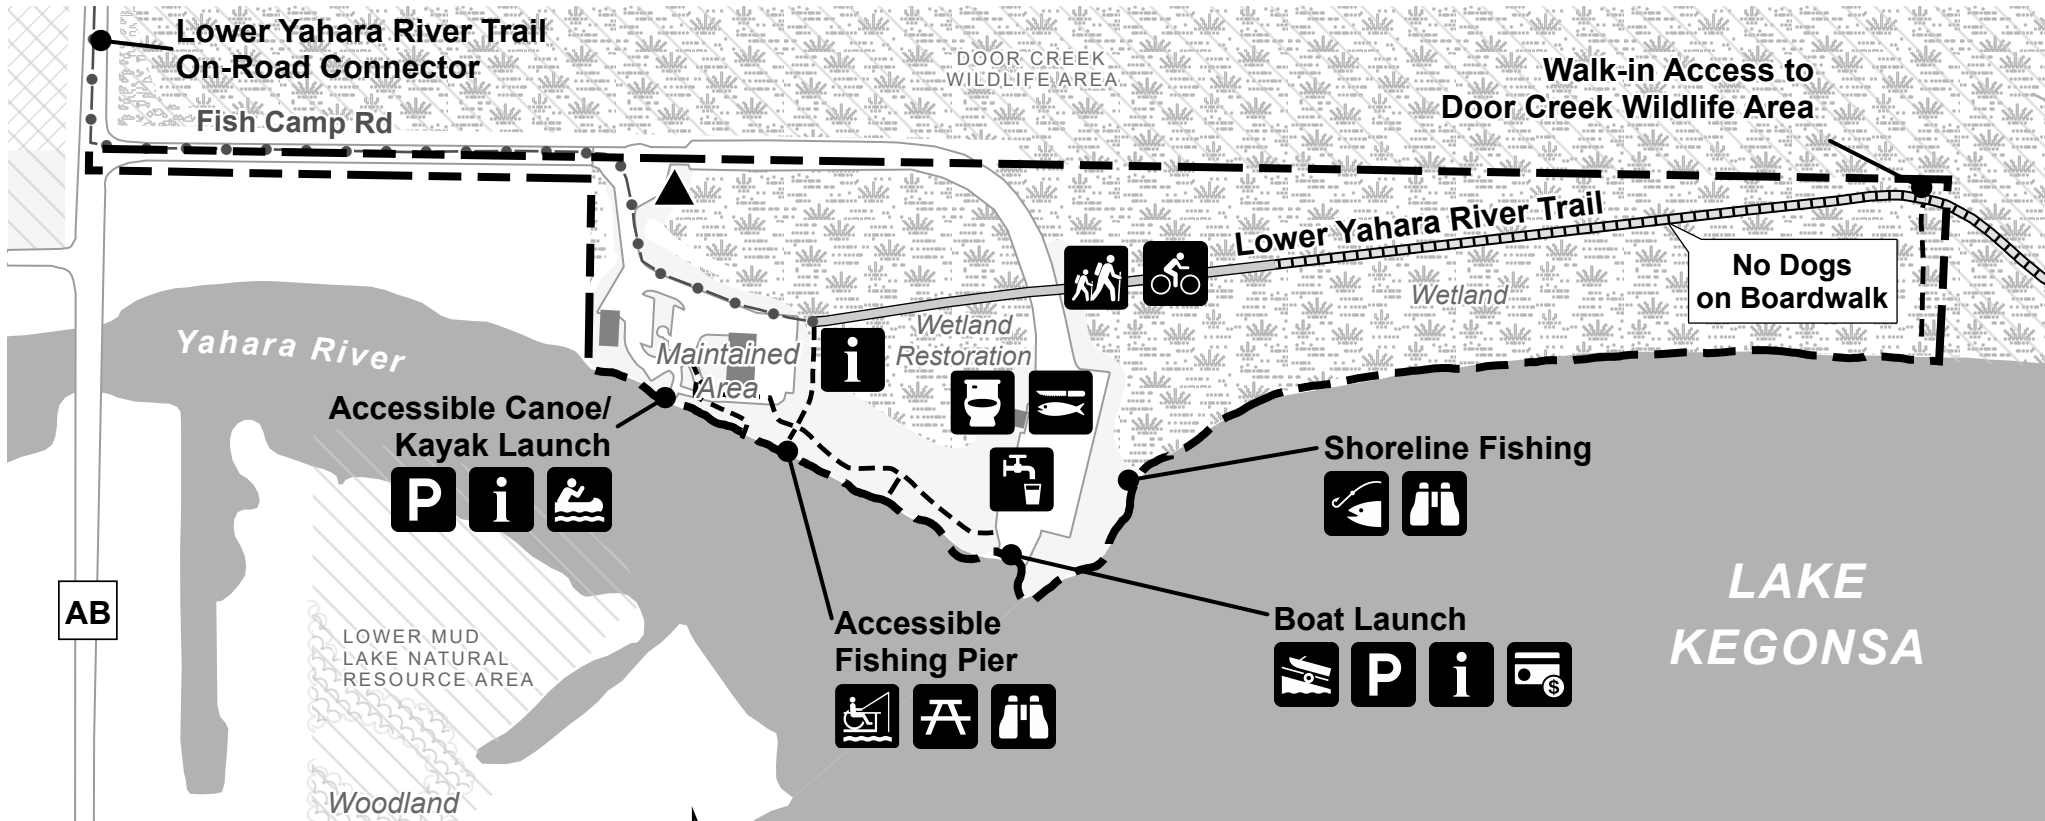

FISH CAMP COUNTY PARK

3359 Fish Camp Rd
McFarland, WI 53558

- | | | | | | |
|--|---|--|-----------------------|--------|--------------------|
| | Park Boundary | | Fish Cleaning Station | | Wildlife Viewing |
| | Accessible Fishing | | Fishing | | Historic Marker |
| | Bicycle Trail | | Hiking Trail | Trails | |
| | Boat Launch (permit required) | | Information Kiosk | | Boardwalk |
| | Canoe/Kayak Launch (no permit required) | | Parking | | Hiking Trail |
| | Drinking Water | | Picnic Area | | Hard Surface Trail |
| | Electronic Pay Station | | Restroom | | On-Road Connector |