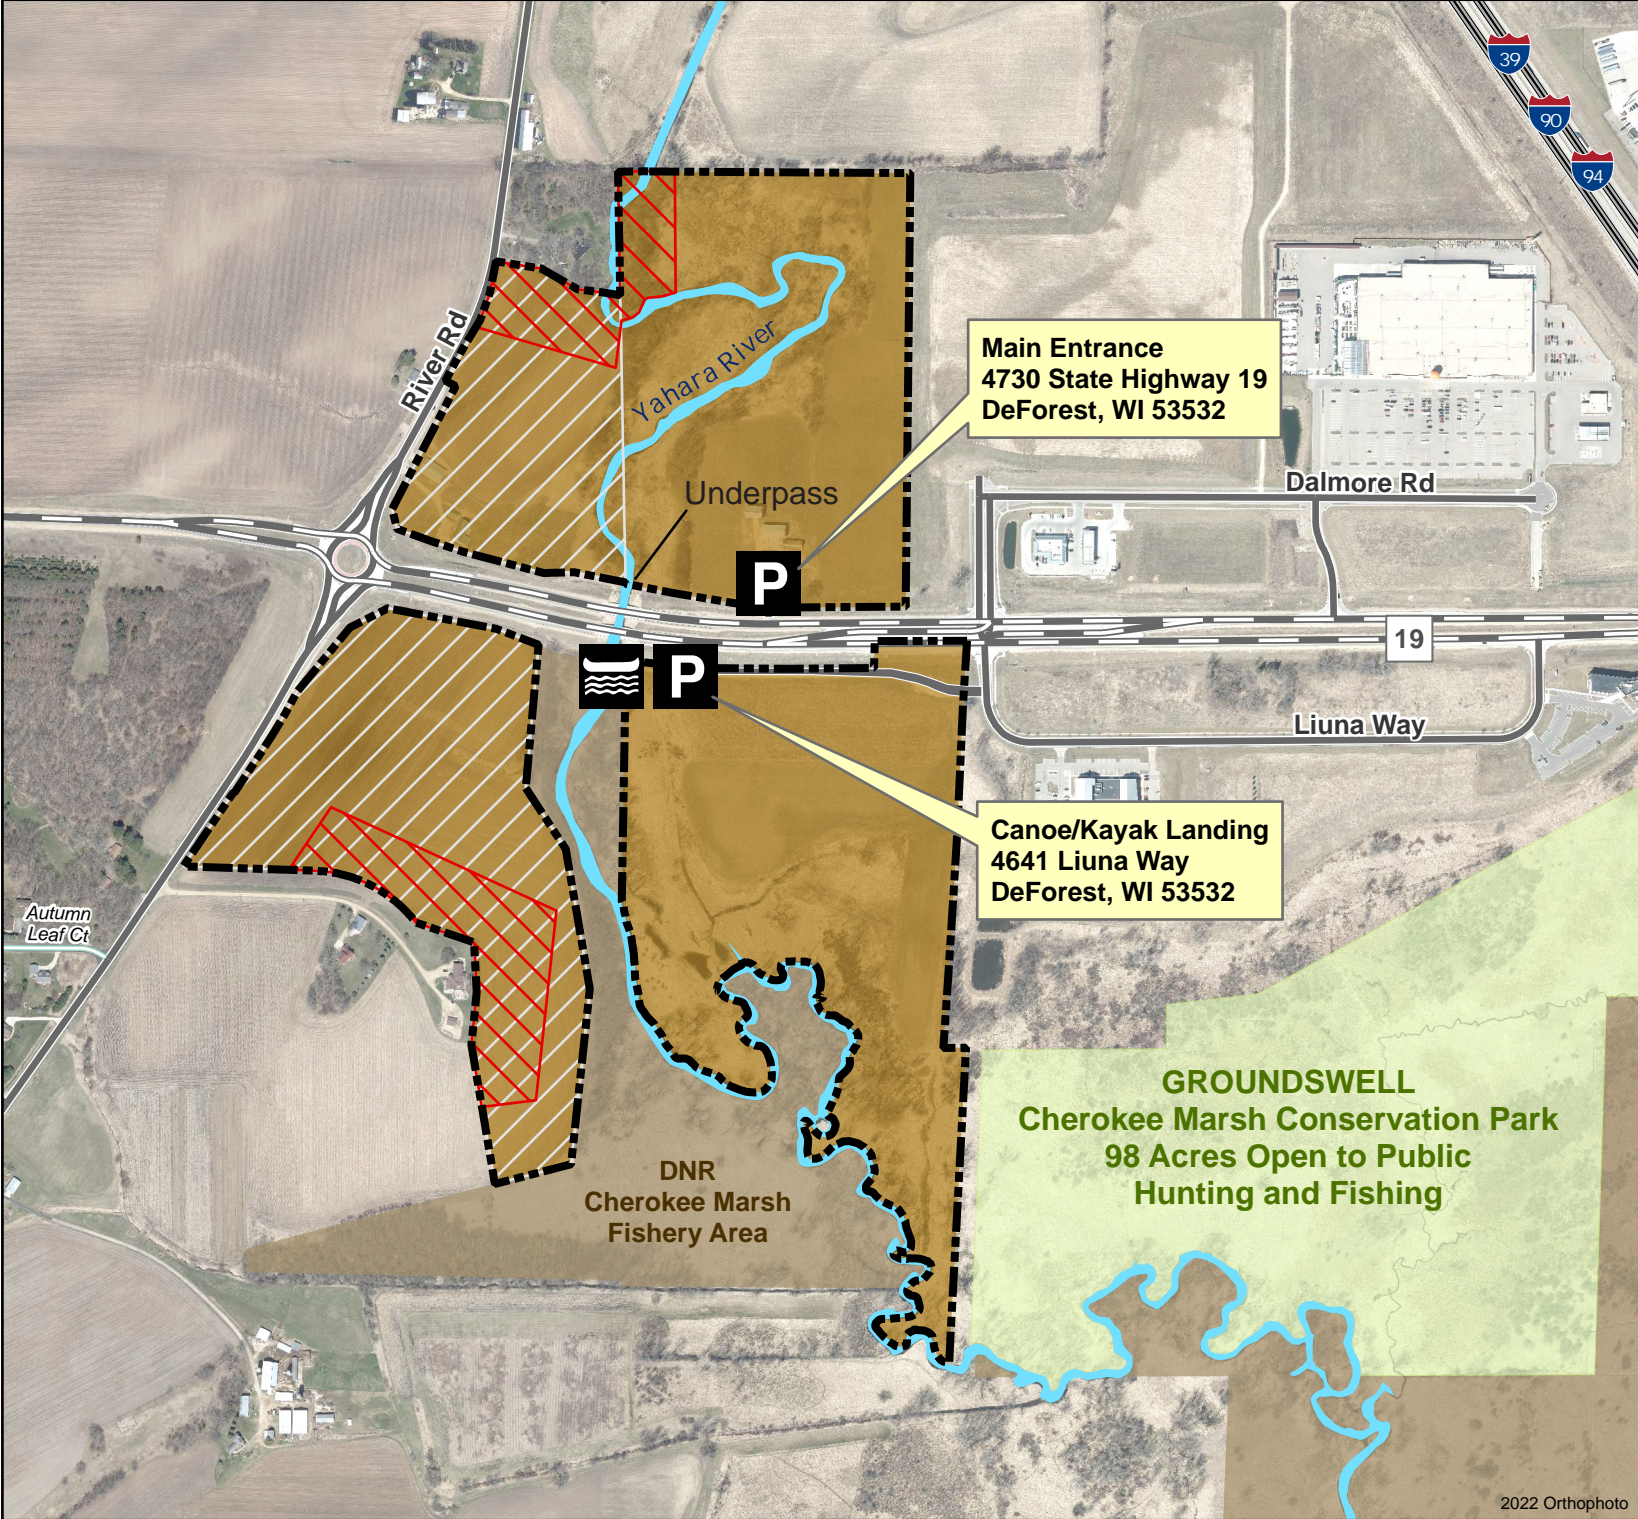

**Cherokee Marsh
County Wildlife Area**
124 Acres

-  Property Boundary
-  No Shooting
-  No Trapping
-  No Trapping or Shooting
-  Parking
-  Canoe/Kayak Launch
-  DNR Lands

Main Entrance
4730 State Highway 19
DeForest, WI 53532

Canoe/Kayak Landing
4641 Liuna Way
DeForest, WI 53532

GROUNDSWELL
Cherokee Marsh Conservation Park
98 Acres Open to Public
Hunting and Fishing

DNR
Cherokee Marsh
Fishery Area

Dane County
Land & Water Resources Department
April 2023

2022 Orthophoto