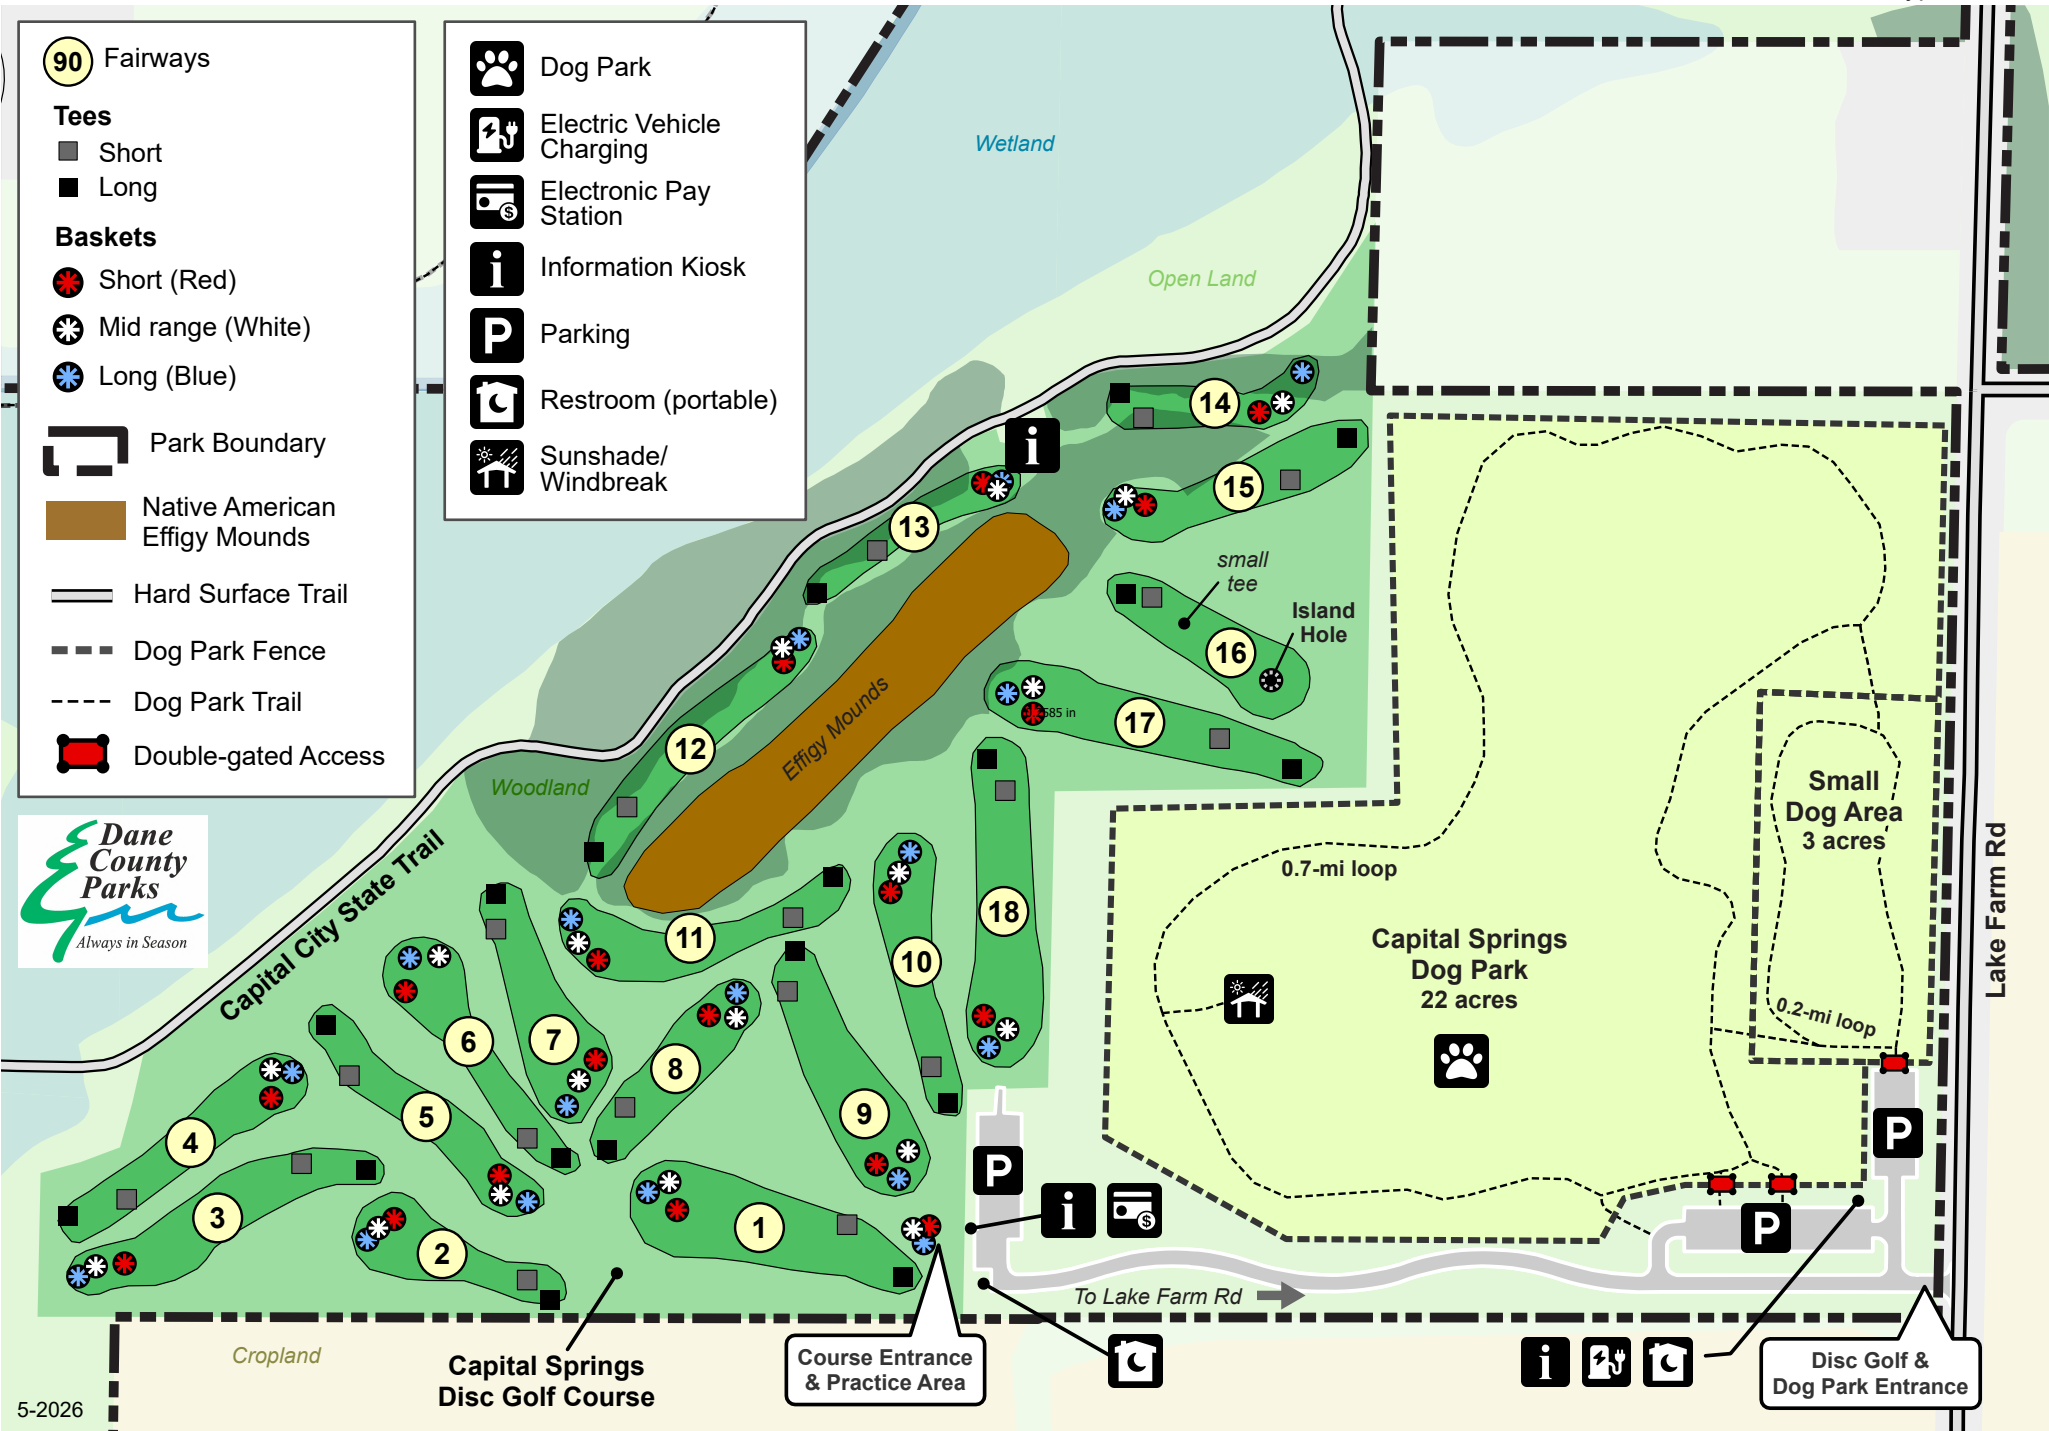

# Capital Springs Recreation Area

- 90 Fairways
- Tees**
- Short
- Long
- Baskets**
- Short (Red)
- Mid range (White)
- Long (Blue)
- ▭ Park Boundary
- ▭ Native American Effigy Mounds
- Hard Surface Trail
- - - Dog Park Fence
- - - Dog Park Trail
- 🚪 Double-gated Access

- 🐾 Dog Park
- 🔌 Electric Vehicle Charging
- 💳 Electronic Pay Station
- 📍 Information Kiosk
- P Parking
- 🚻 Restroom (portable)
- ☀️ Sunshade/Windbreak

Capital Springs Disc Golf Course

Course Entrance & Practice Area

Disc Golf & Dog Park Entrance