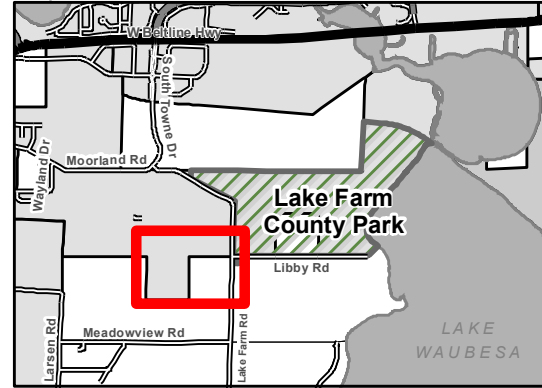

# Capital Springs Recreation Area Disc Golf & Dog Exercise Area

## Explanation

- Kiosk
- W Waste Receptacle
- G Gate
- Fence
- Limestone Path
- Native American Effigy Mounds
- Fairway
- Parking Lot and Road
- ⊕ Woods
- ~ Wetland

## Map Location

0 100 200 300 Feet

**Disc Golf Course**

Capital

City

Trail

**Dog Exercise Area**  
(~ 24 acres)

**Small Dog Area**  
(~ 3 acres)