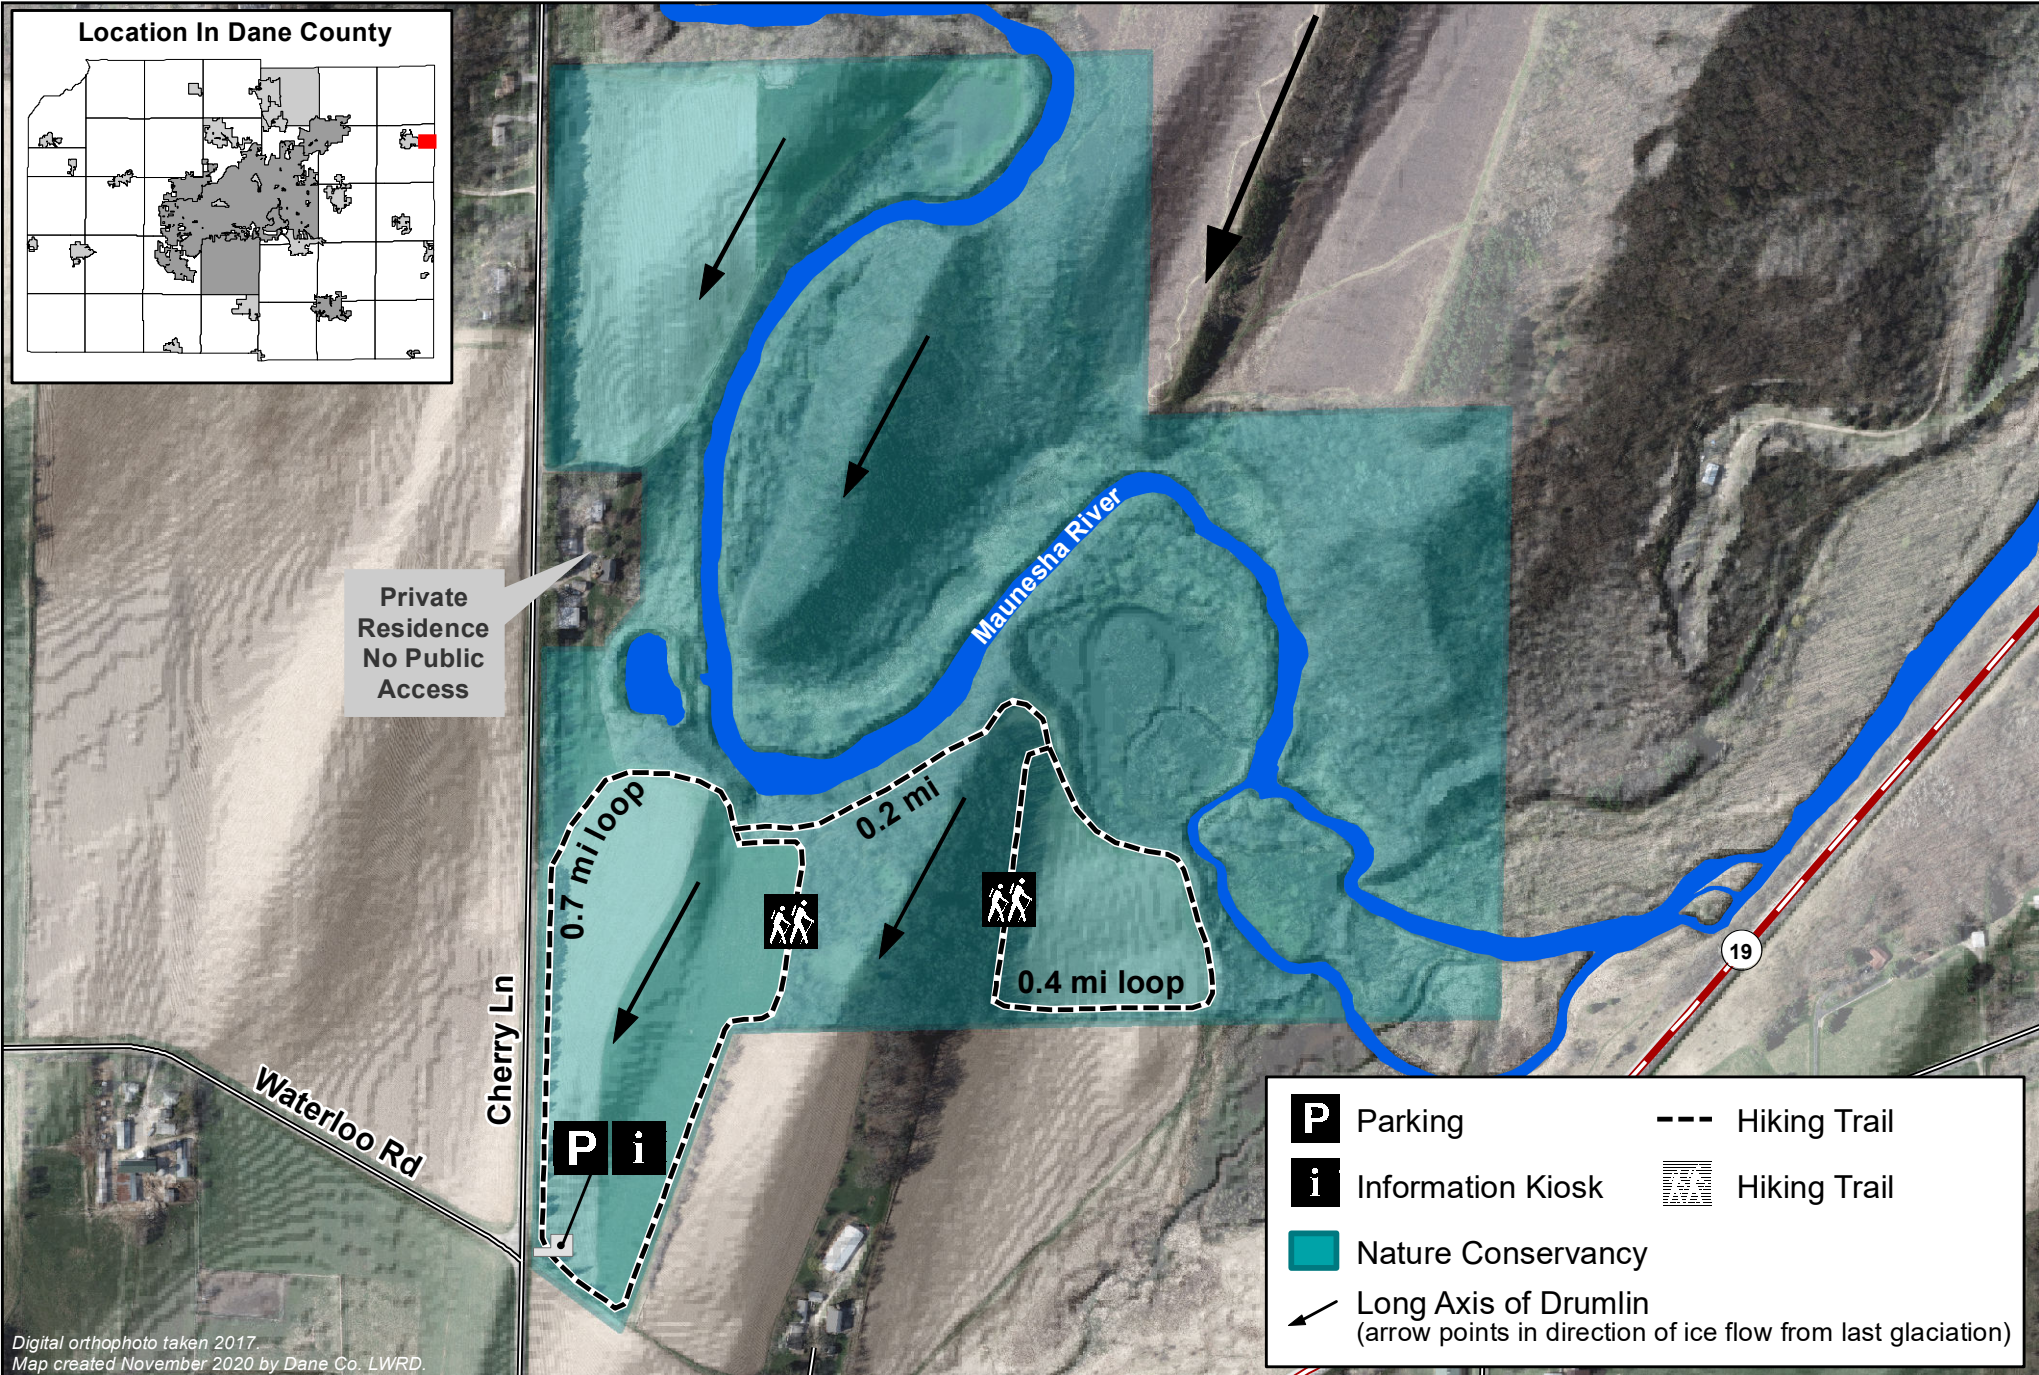

# Joyce M. Baer & George J. Socha Conservancy - 140 Acres

## Mauneha River Natural Resource Area

5784 Cherry Lane Marshall, WI 53559

<b>P</b> Parking	--- Hiking Trail
<b>i</b> Information Kiosk	Hiking Trail
Nature Conservancy	
Long Axis of Drumlin (arrow points in direction of ice flow from last glaciation)	

Digital orthophoto taken 2017.  
Map created November 2020 by Dane Co. LWRD.