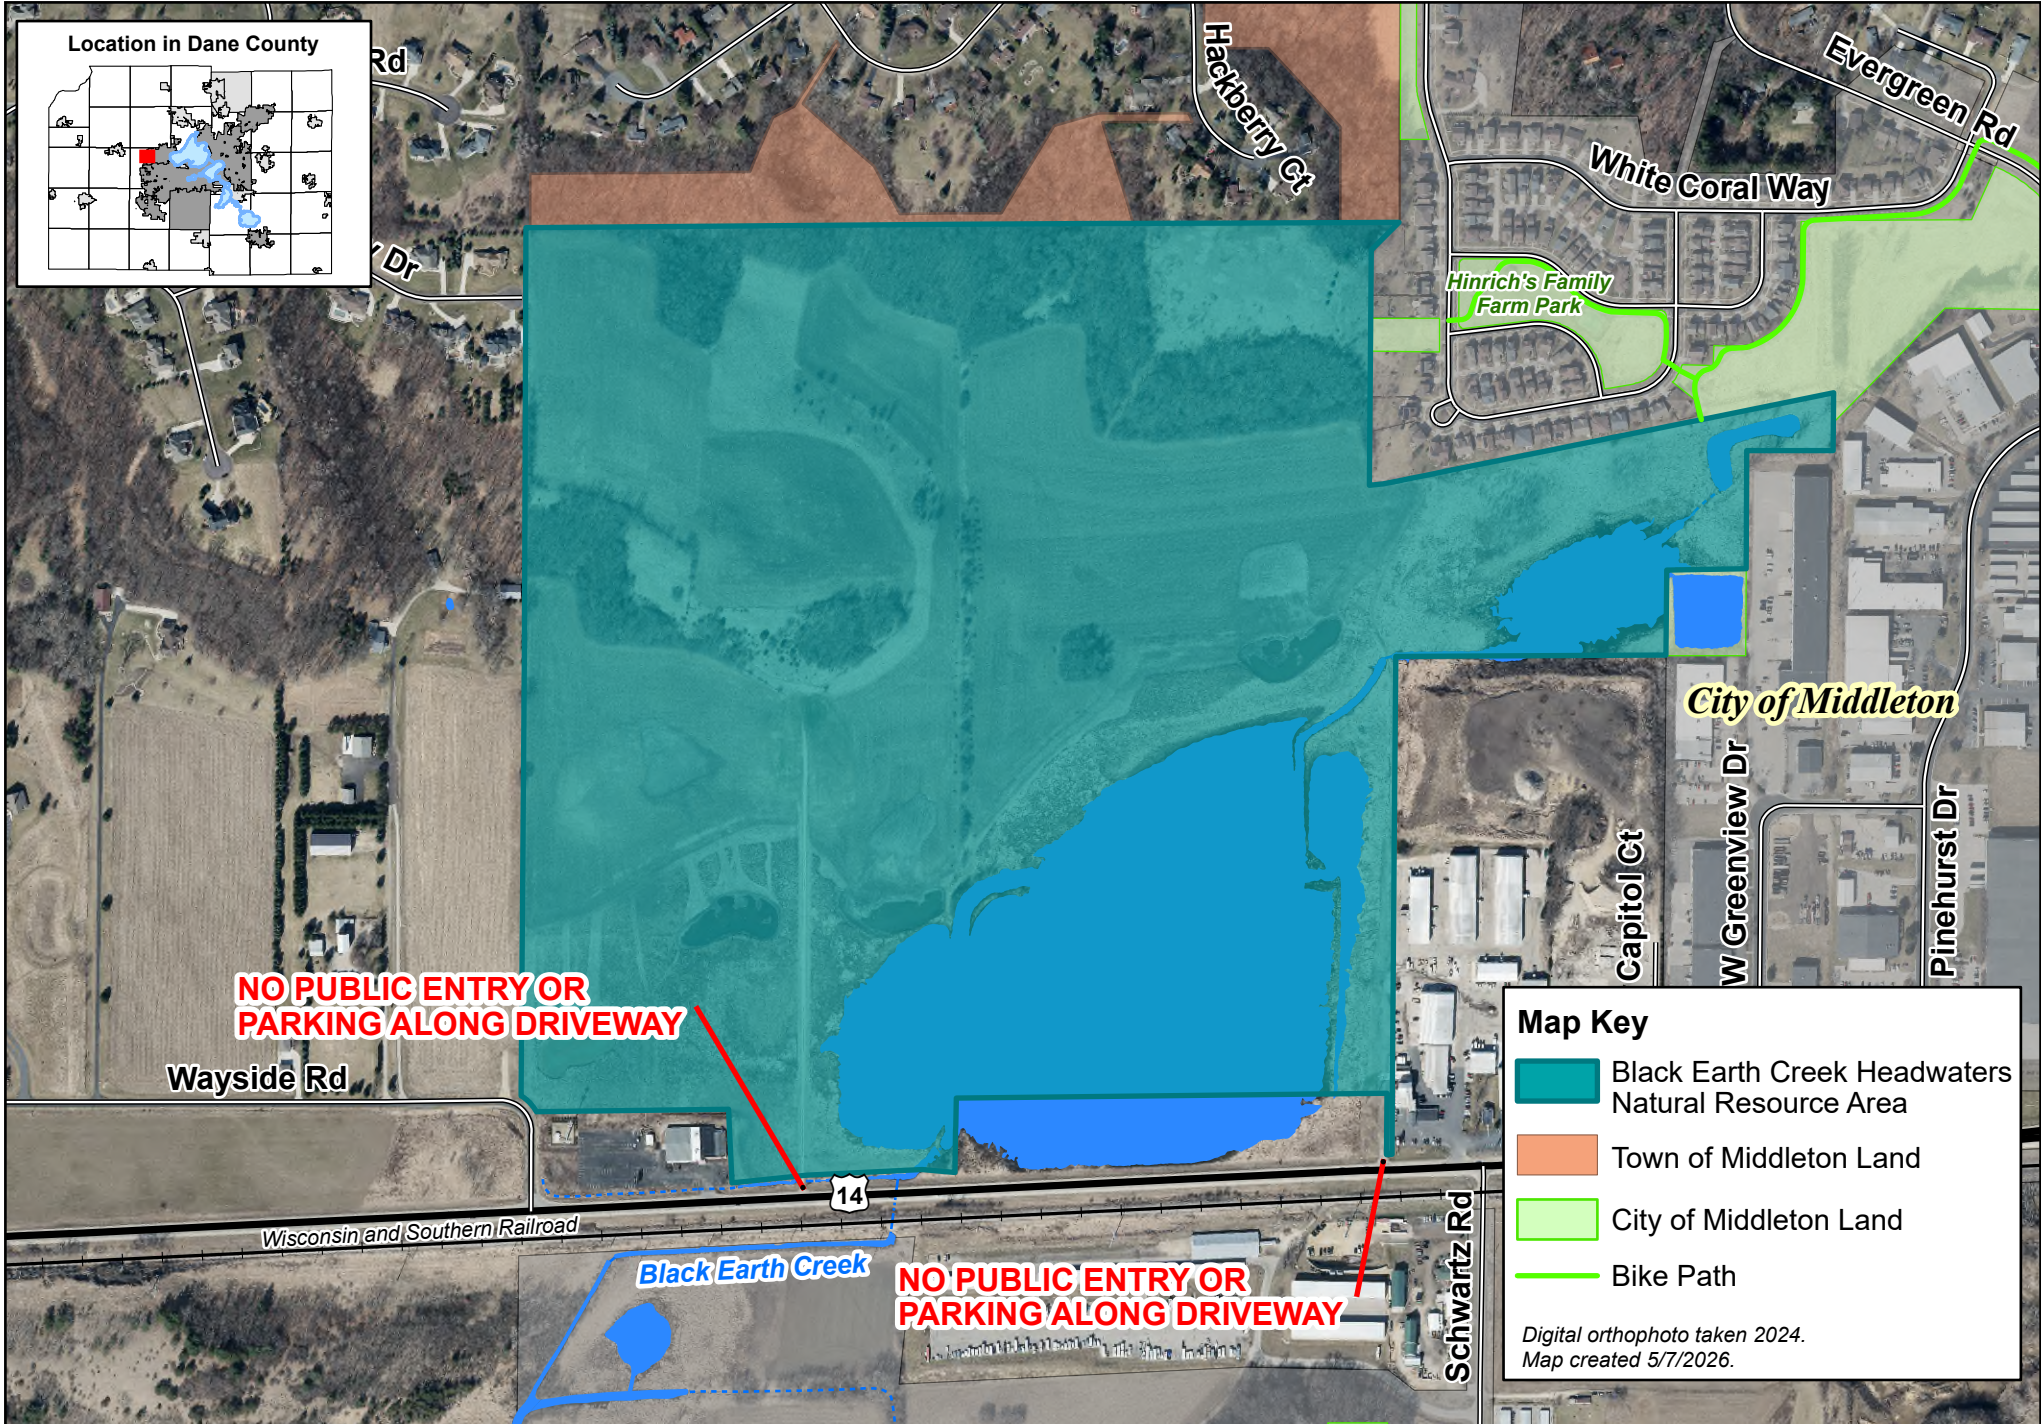

Black Earth Creek Headwaters Natural Resource Area - 179 Acres

0 500 1,000 Ft

**NO PUBLIC ENTRY OR
PARKING ALONG DRIVEWAY**

**NO PUBLIC ENTRY OR
PARKING ALONG DRIVEWAY**

Map Key

-  Black Earth Creek Headwaters Natural Resource Area
-  Town of Middleton Land
-  City of Middleton Land
-  Bike Path

Digital orthophoto taken 2024.
Map created 5/7/2026.