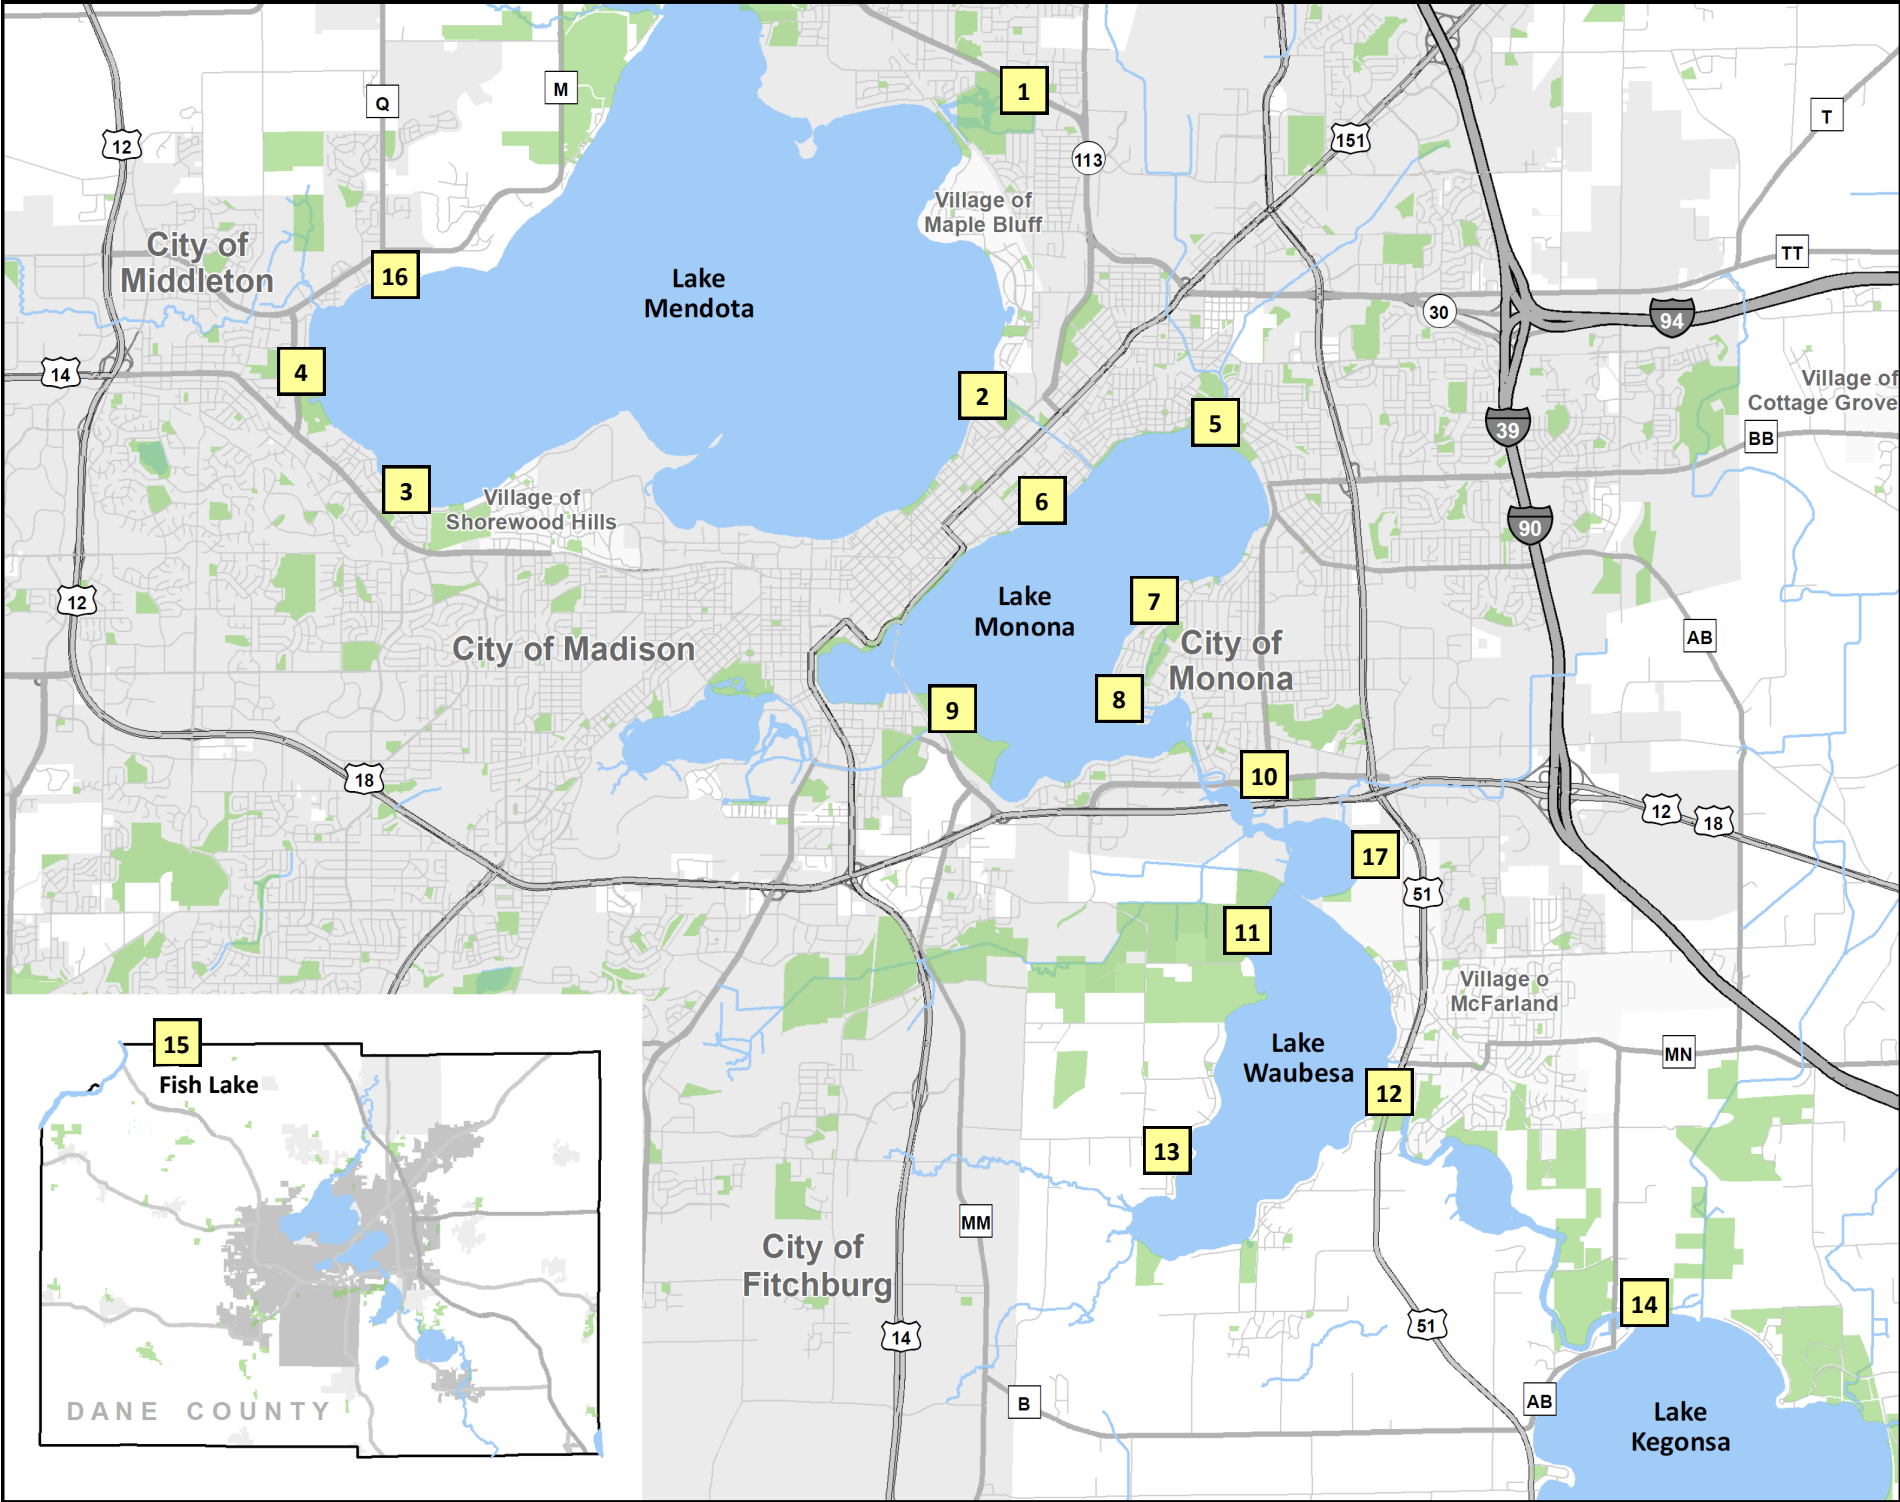

Lake Access Sites

1. Warner Park
 City of Madison Park
 1101 Woodward Dr.
 Madison, 53704

2. Tenney Park
 City of Madison Park
 1610 Sherman Ave.
 Madison, 53703

3. Spring Harbor Park
 City of Madison Park
 5218 Lake Mendota Dr.
 Madison, 53705

4. Marshall Park
 City of Madison Park
 2101 Allen Blvd.
 Madison, 53705

5. Olbrich Park
 City of Madison Park
 3401 & 3402 Atwood Ave.
 Madison, 53704

6. Law Park
 City of Madison Park
 410 S. Blair St.
 Madison, 53703
 (no trailer parking)

7. Tonyawatha Park
 City of Monona Park
 4600 Tonyawatha Tr.
 Monona, 53716

8. Winnequah Park
 City of Monona Park
 5898 Winnequah Tr.
 Monona, 53716

9. Olin-Turville Park
 City of Madison Park
 1156 Olin-Turville Ct.
 Madison, 53715

10. Lottes Park
 City of Monona Park
 400 W. Broadway
 Monona, 53716

11. Lake Farm Park
 Dane County Park
 4286 Libby Rd.
 Madison, 53711

12. Babcock Park
 Dane County Park
 2909 US Hwy. 51
 McFarland 53558