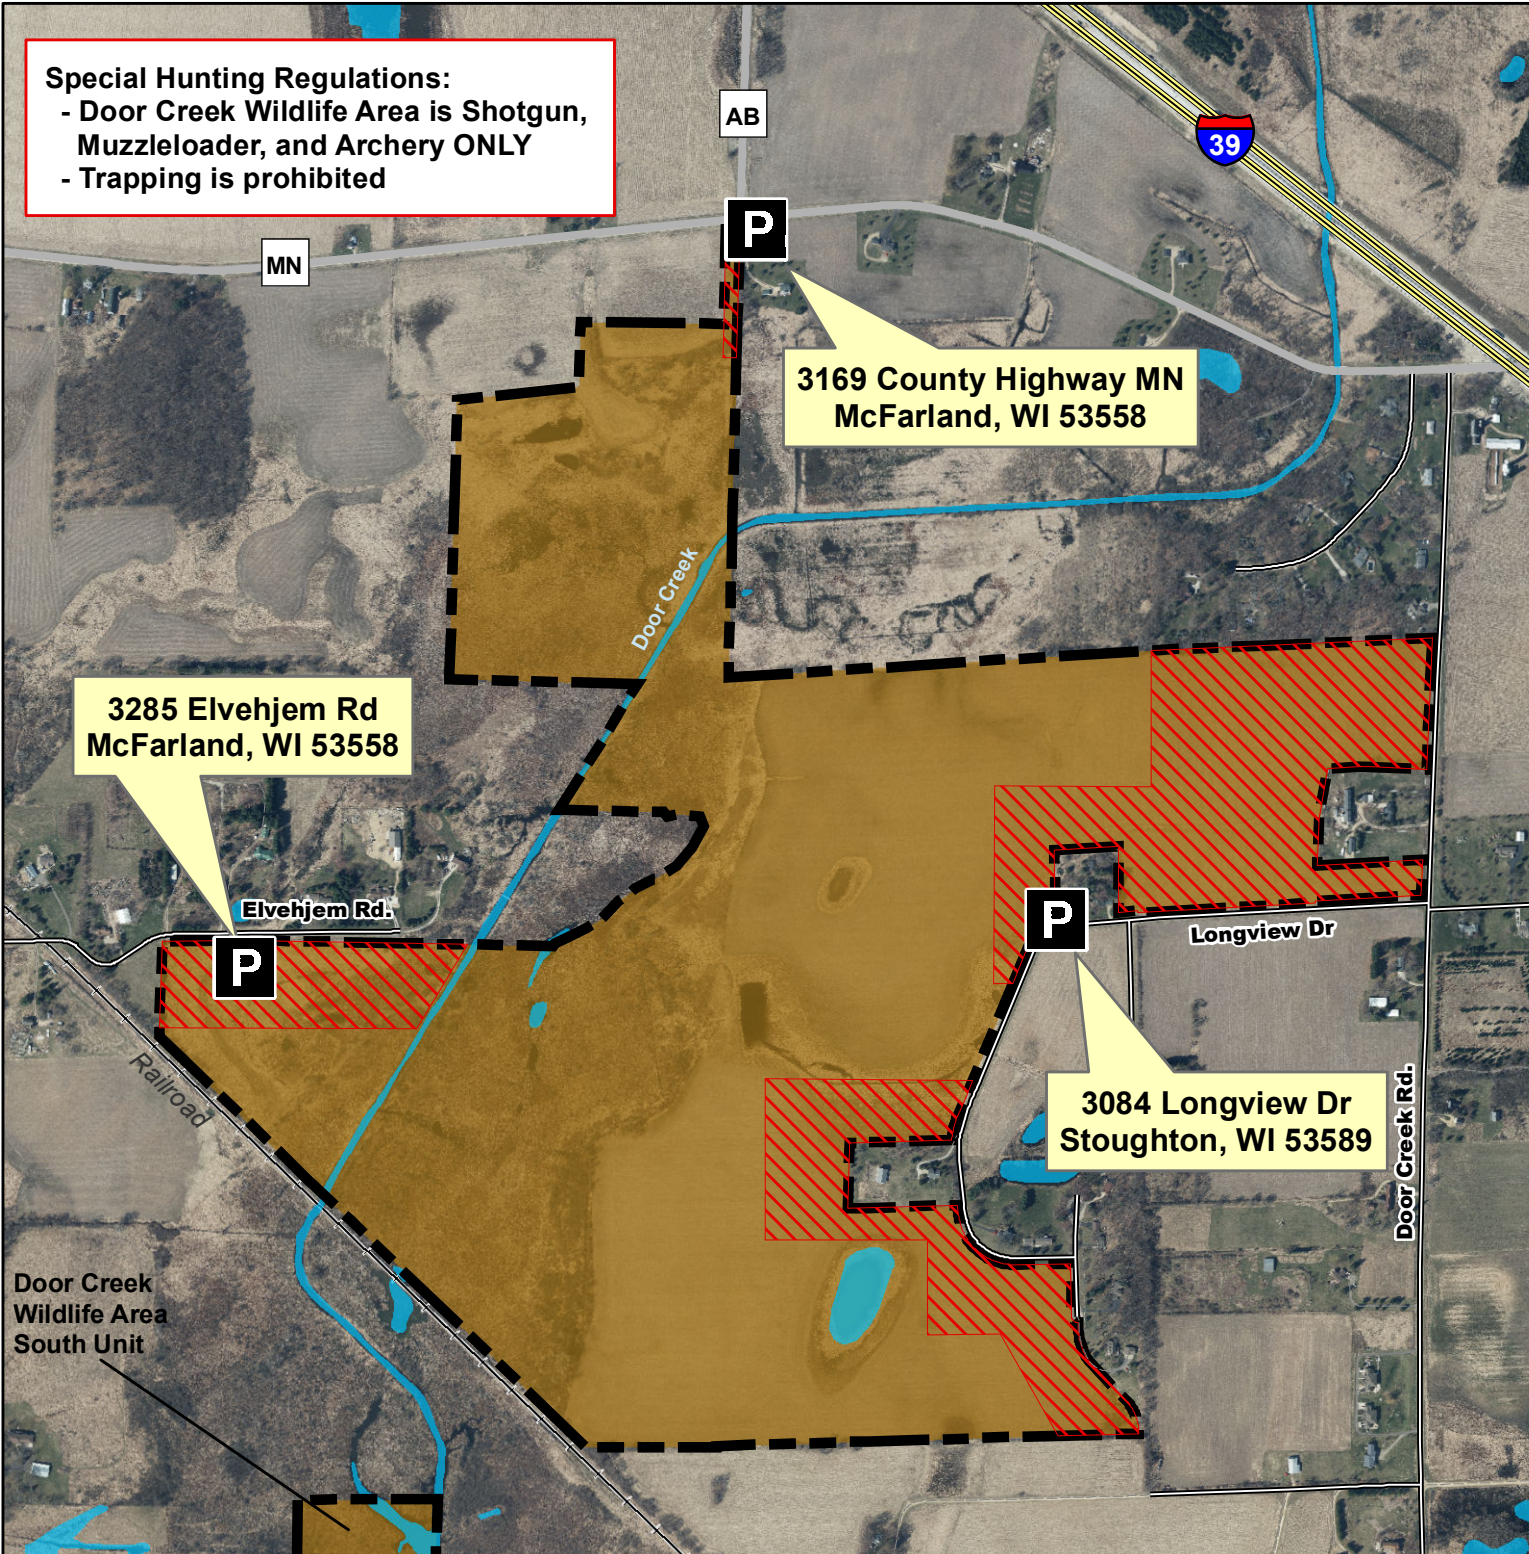

Special Hunting Regulations:
- Door Creek Wildlife Area is Shotgun, Muzzleloader, and Archery ONLY
- Trapping is prohibited

Door Creek Wildlife Area North Unit

328 Acres

-  Door Creek Wildlife Area Boundary
-  No Hunting
-  Parking

0 250 500 1,000 Feet

Locator Map

3169 County Highway MN
McFarland, WI 53558

3285 Elvehjem Rd
McFarland, WI 53558

3084 Longview Dr
Stoughton, WI 53589

Door Creek Wildlife Area
South Unit

Dane County Land & Water
Resources Department