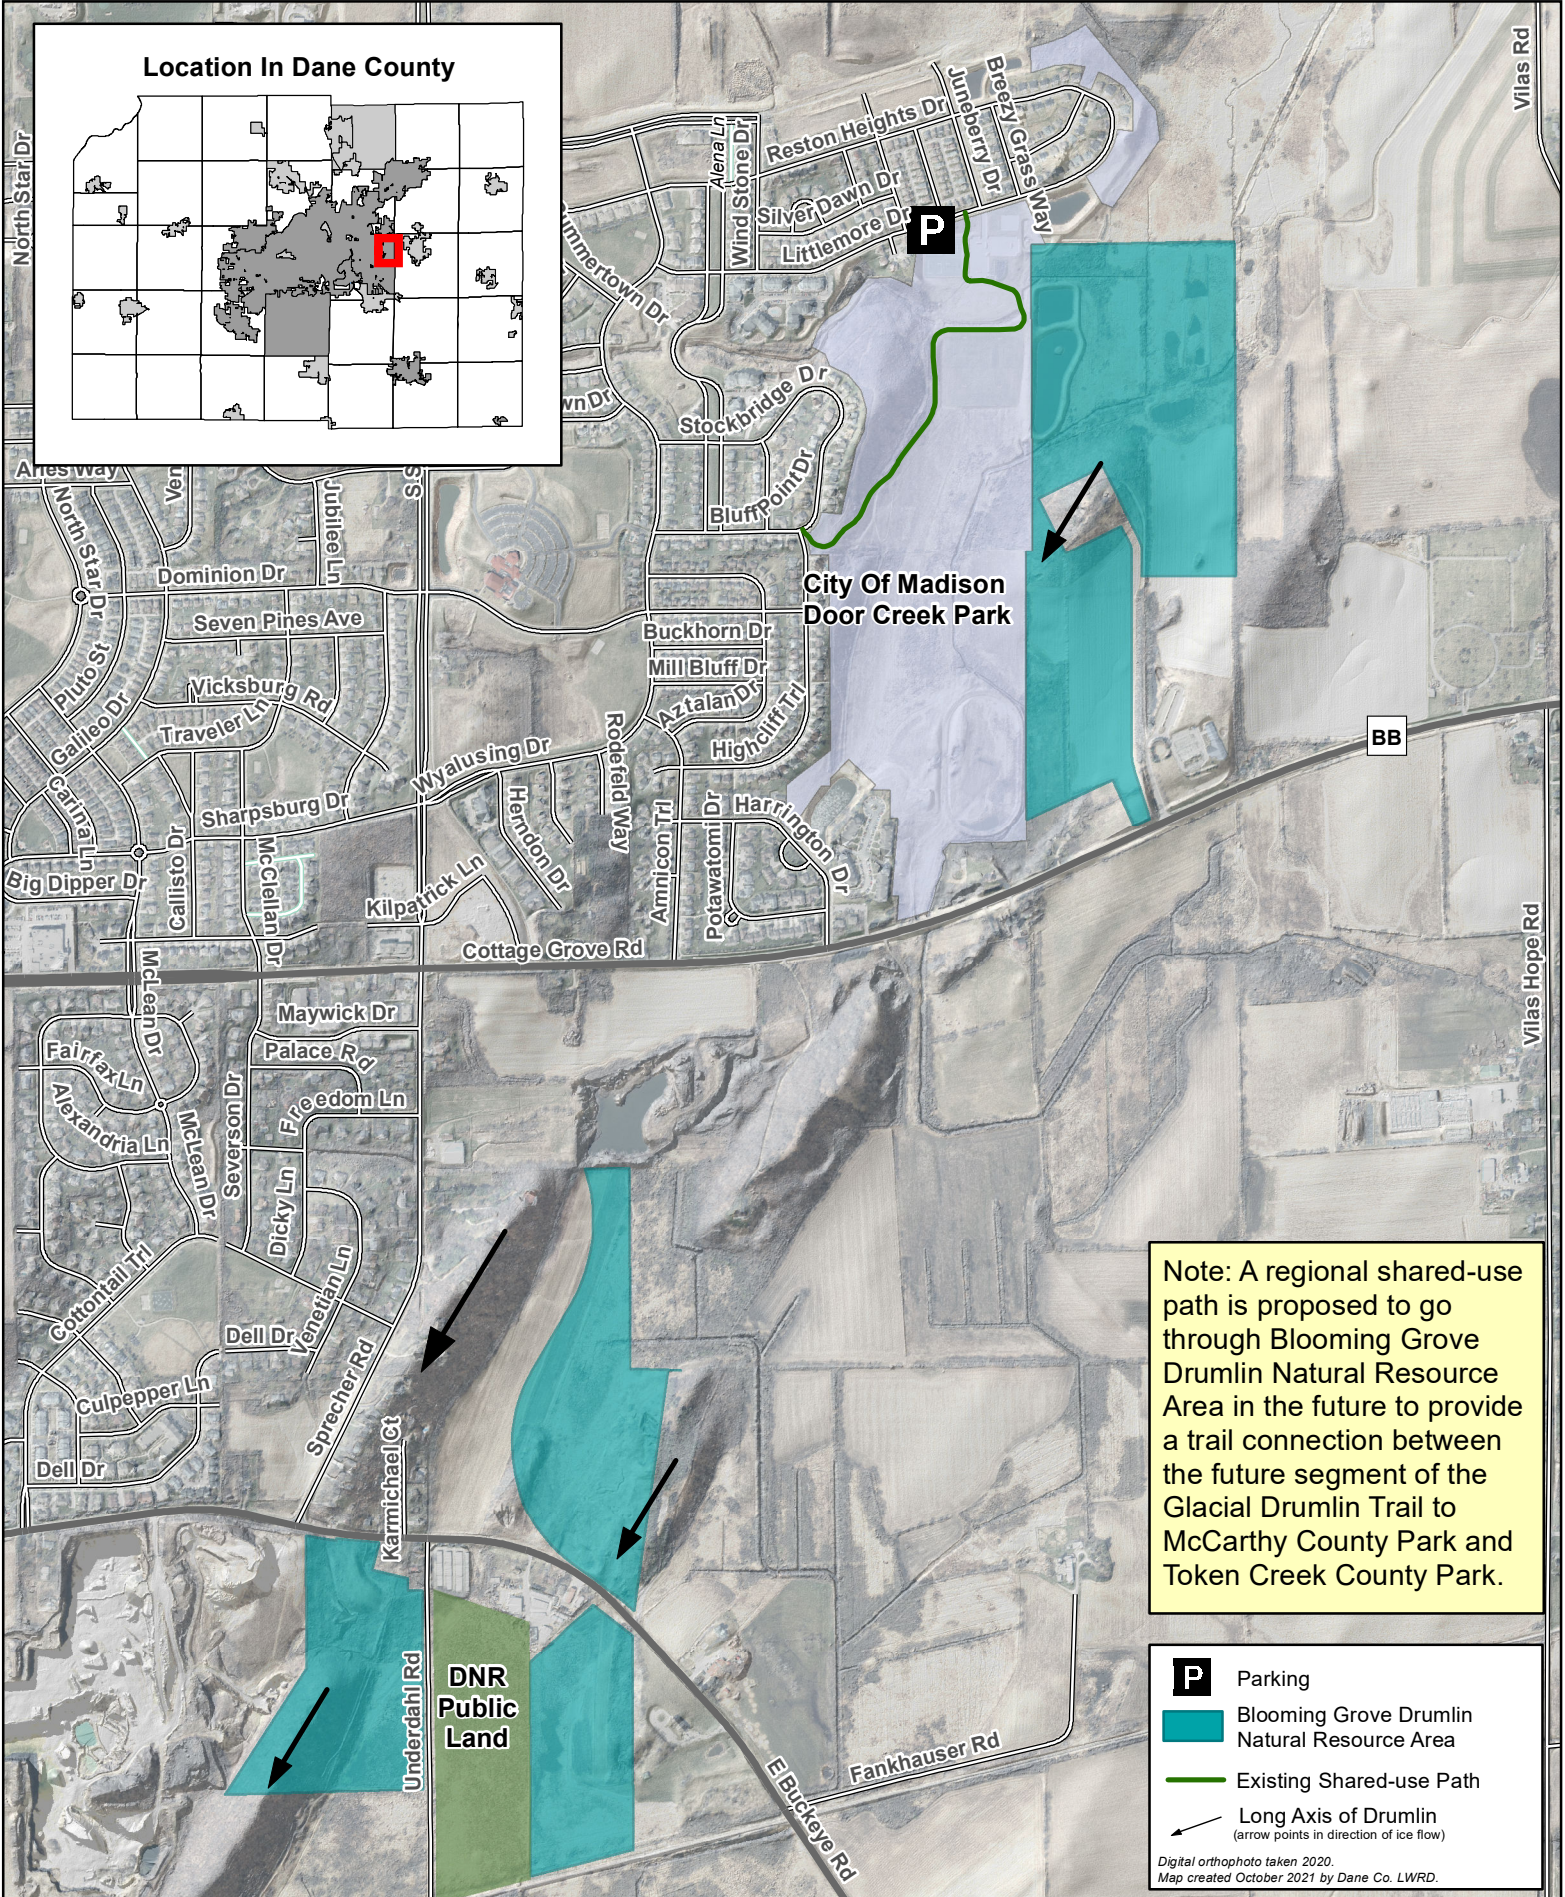

Blooming Grove Drumlins Natural Resource Area

Lands north of Hwy BB can be accessed from
Madison's Door Creek Park: 7035 Littlemore Dr

Location In Dane County

Note: A regional shared-use path is proposed to go through Blooming Grove Drumlin Natural Resource Area in the future to provide a trail connection between the future segment of the Glacial Drumlin Trail to McCarthy County Park and Token Creek County Park.

- P** Parking
- Blooming Grove Drumlin Natural Resource Area
- Existing Shared-use Path
- Long Axis of Drumlin (arrow points in direction of ice flow)

Digital orthophoto taken 2020.
Map created October 2021 by Dane Co. LWRD.