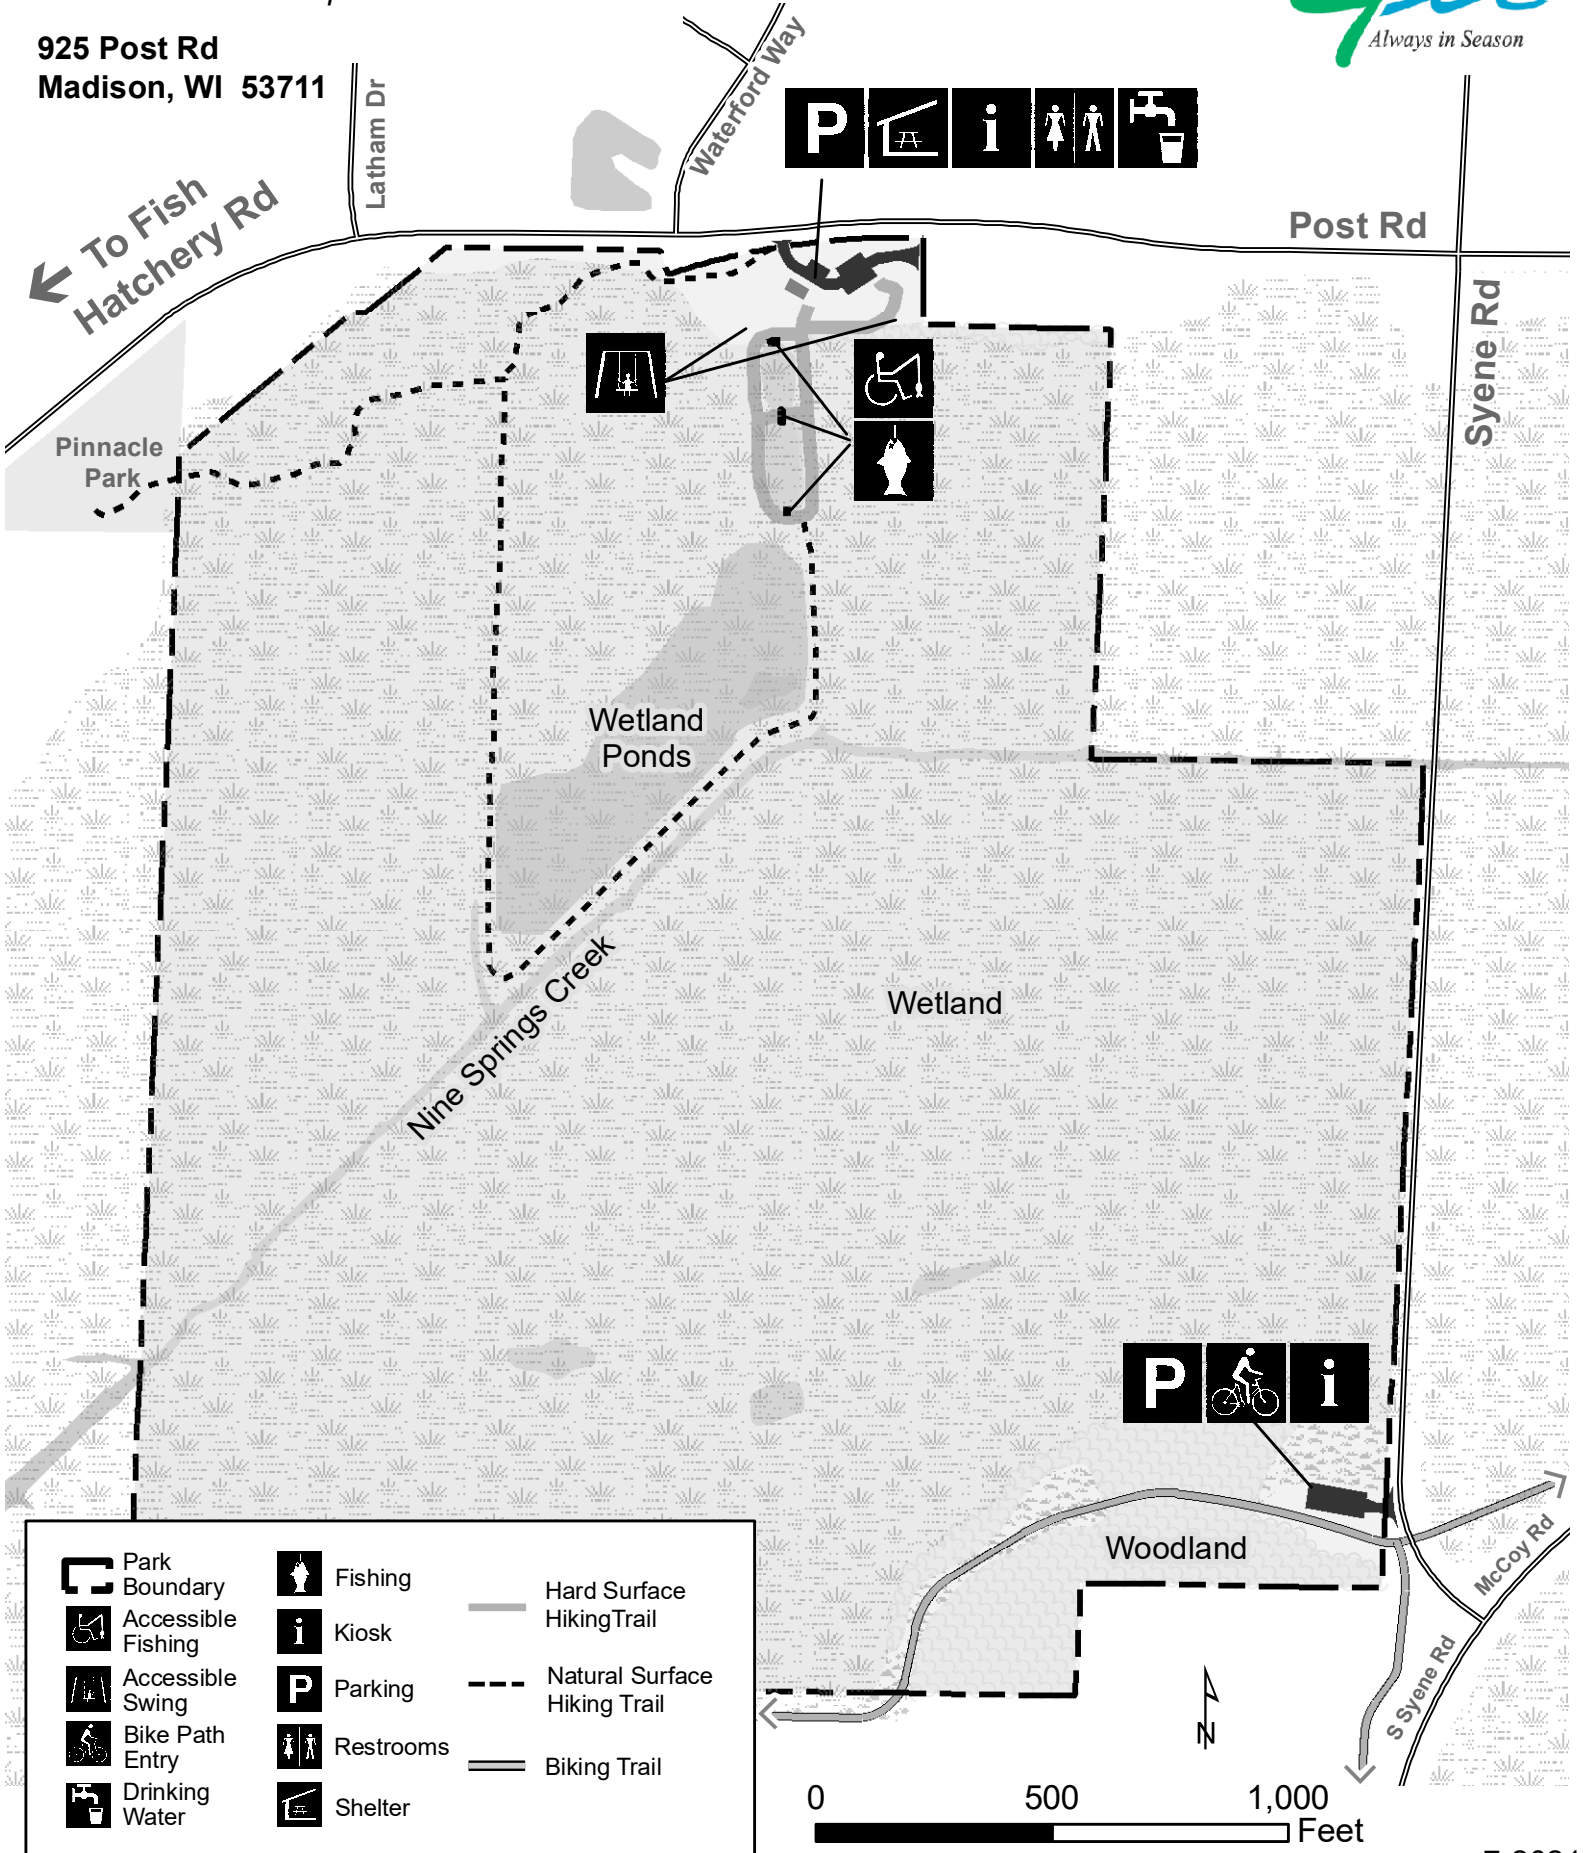

# Jenni & Kyle Preserve

The Jenni & Kyle Preserve is a county recreation park intended to serve children and persons with disabilities.

925 Post Rd  
Madison, WI 53711

- |  |                    |  |           |  |                              |
|--|--------------------|--|-----------|--|------------------------------|
|  | Park Boundary      |  | Fishing   |  | Hard Surface Hiking Trail    |
|  | Accessible Fishing |  | Kiosk     |  | Natural Surface Hiking Trail |
|  | Accessible Swing   |  | Parking   |  | Biking Trail                 |
|  | Bike Path Entry    |  | Restrooms |  |                              |
|  | Drinking Water     |  | Shelter   |  |                              |