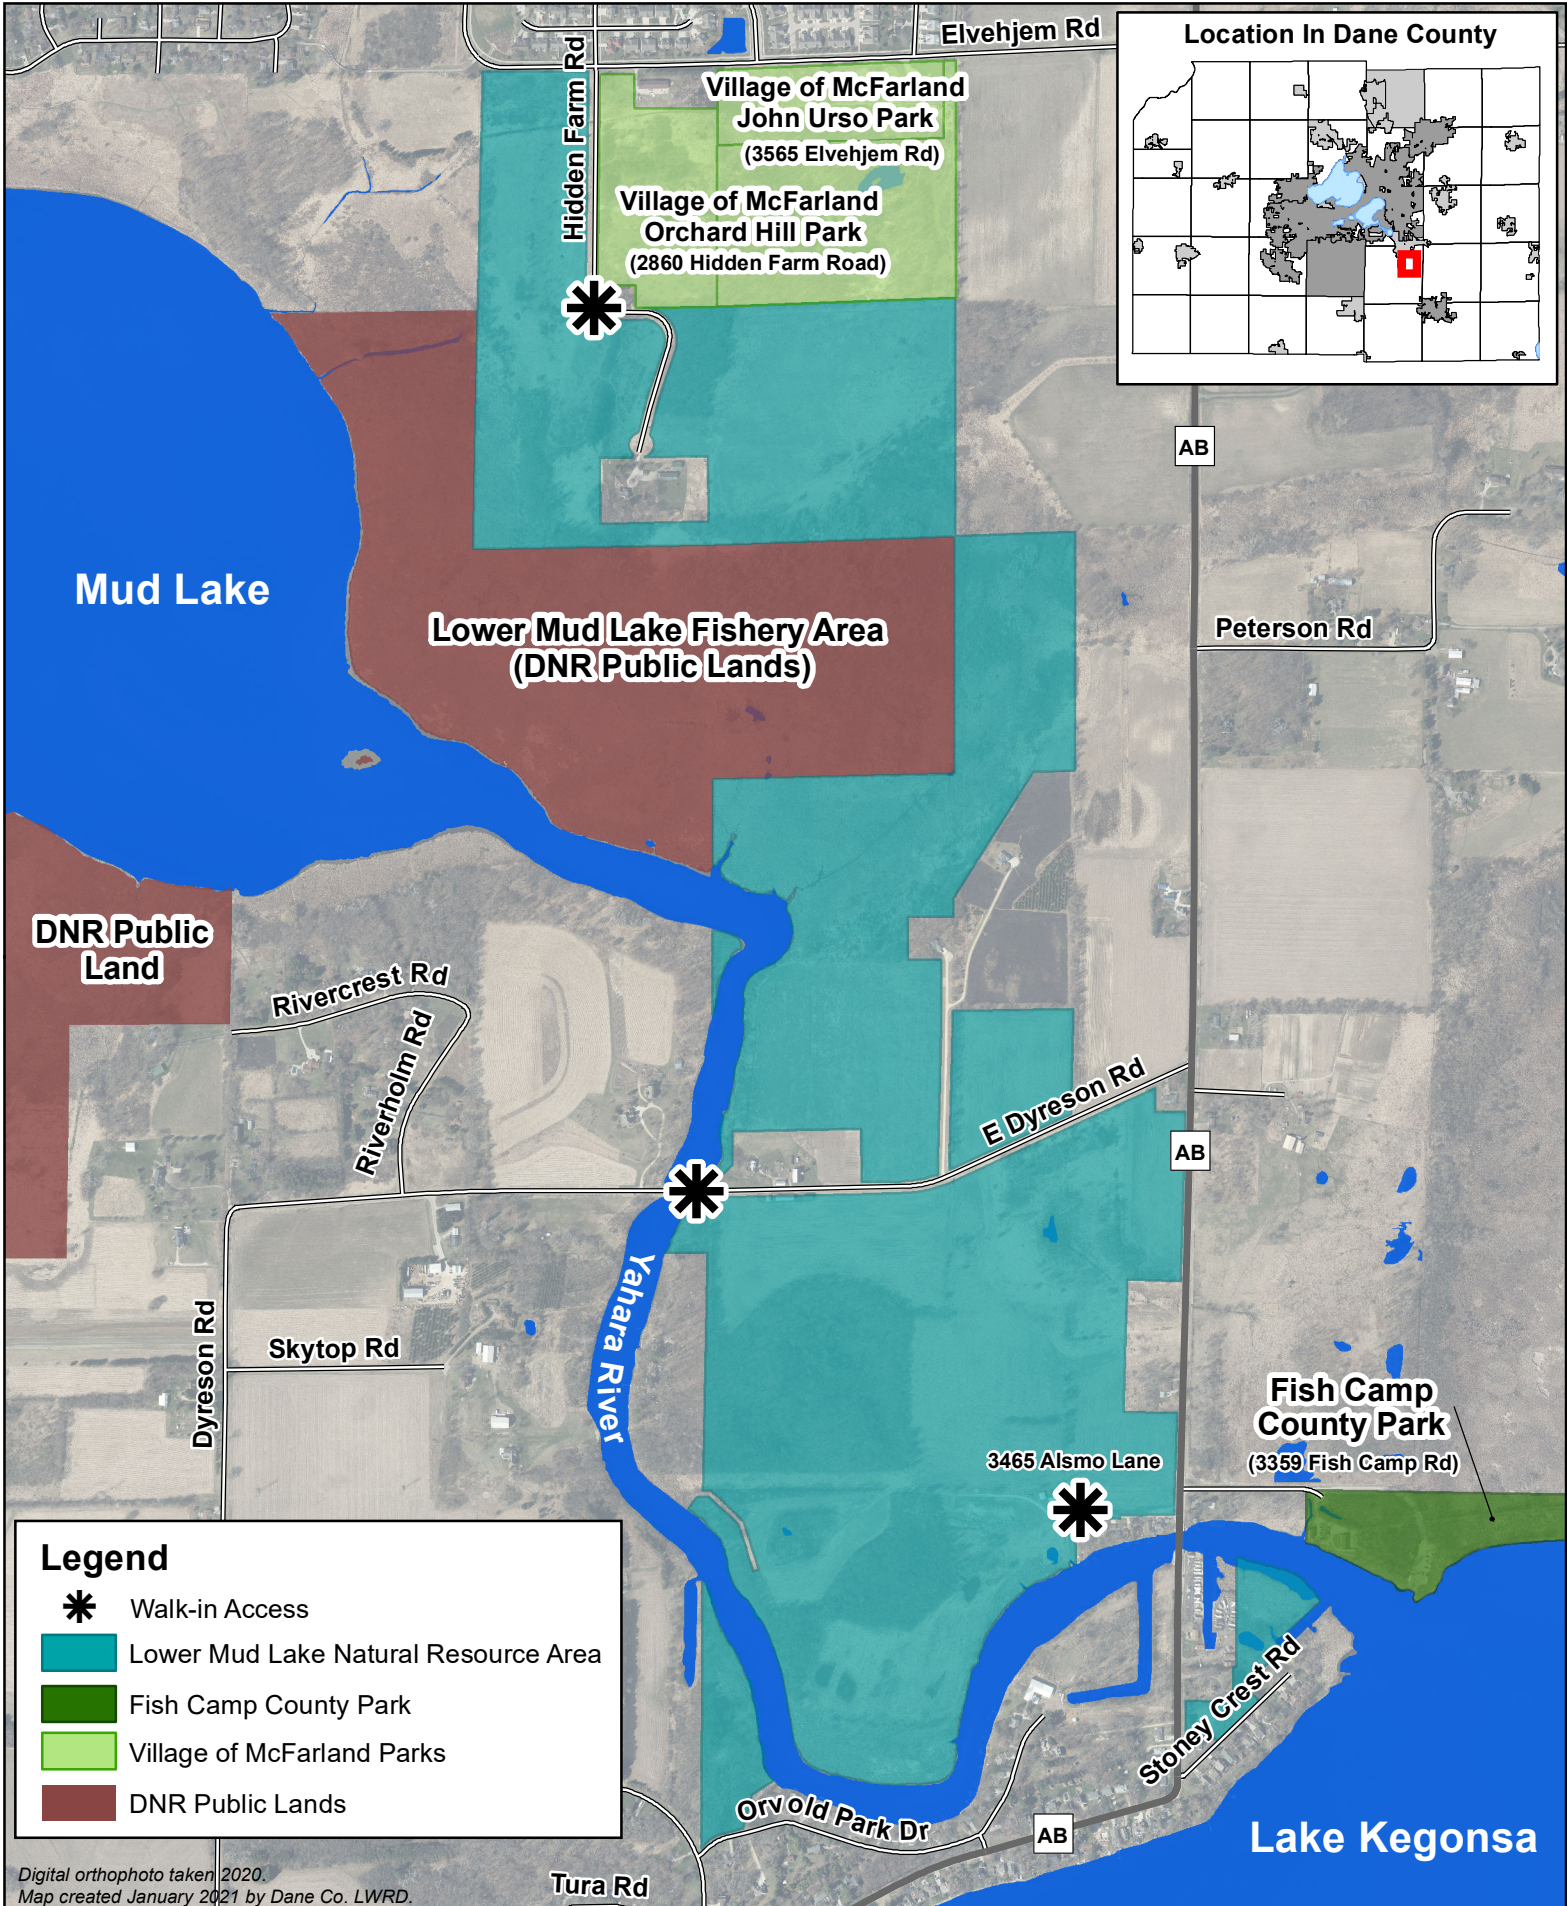

Lower Mud Lake Natural Resource Area

Legend

- Walk-in Access
- Lower Mud Lake Natural Resource Area
- Fish Camp County Park
- Village of McFarland Parks
- DNR Public Lands

Digital orthophoto taken 2020.
Map created January 2021 by Dane Co. LWRD.