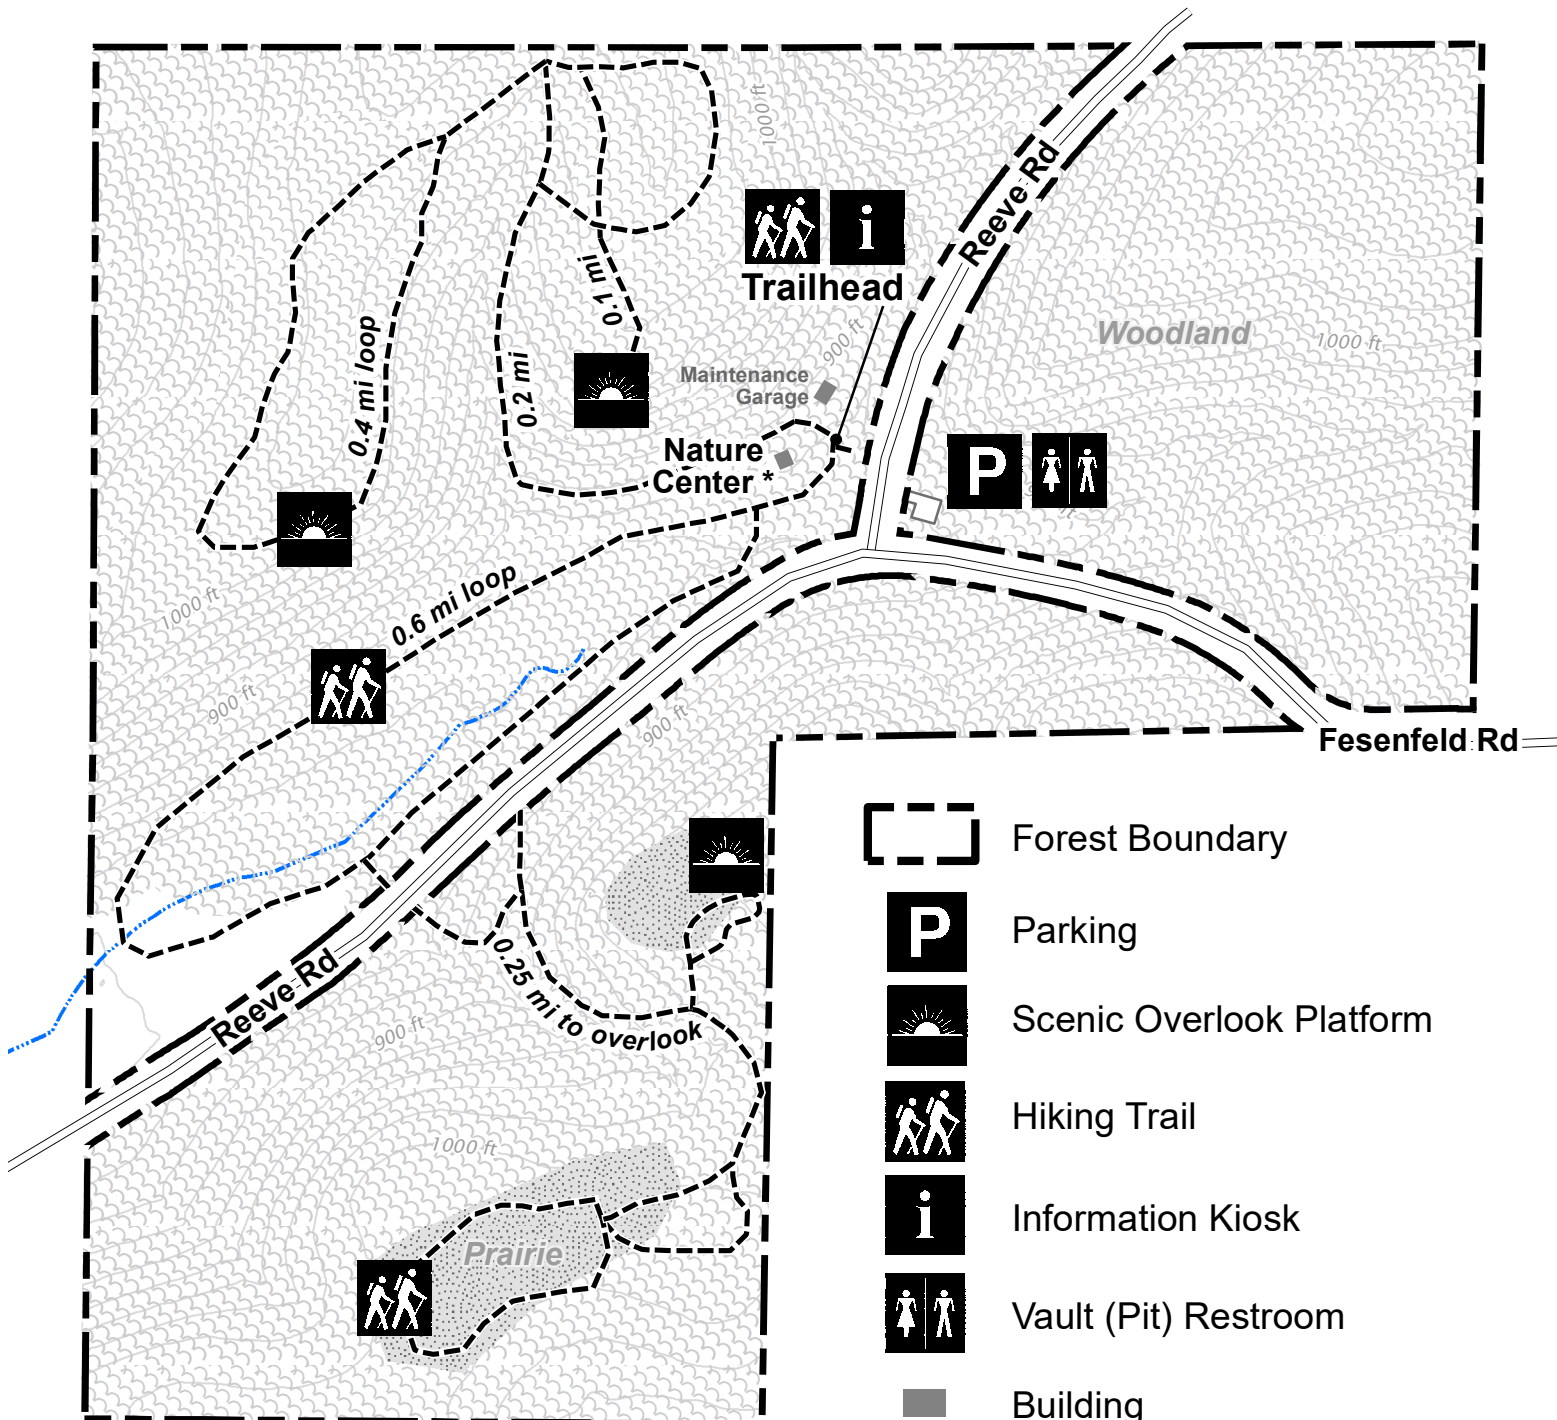

# MORTON FOREST

5169 Reeve Road  
Mazomanie, WI 53560

-  Forest Boundary
-  Parking
-  Scenic Overlook Platform
-  Hiking Trail
-  Information Kiosk
-  Vault (Pit) Restroom
-  Building
-  Hiking Trail
-  Intermittent Stream
-  20 ft Elevation Contour

\* Nature Center may be available for outdoor educational programs or special events by permit only.