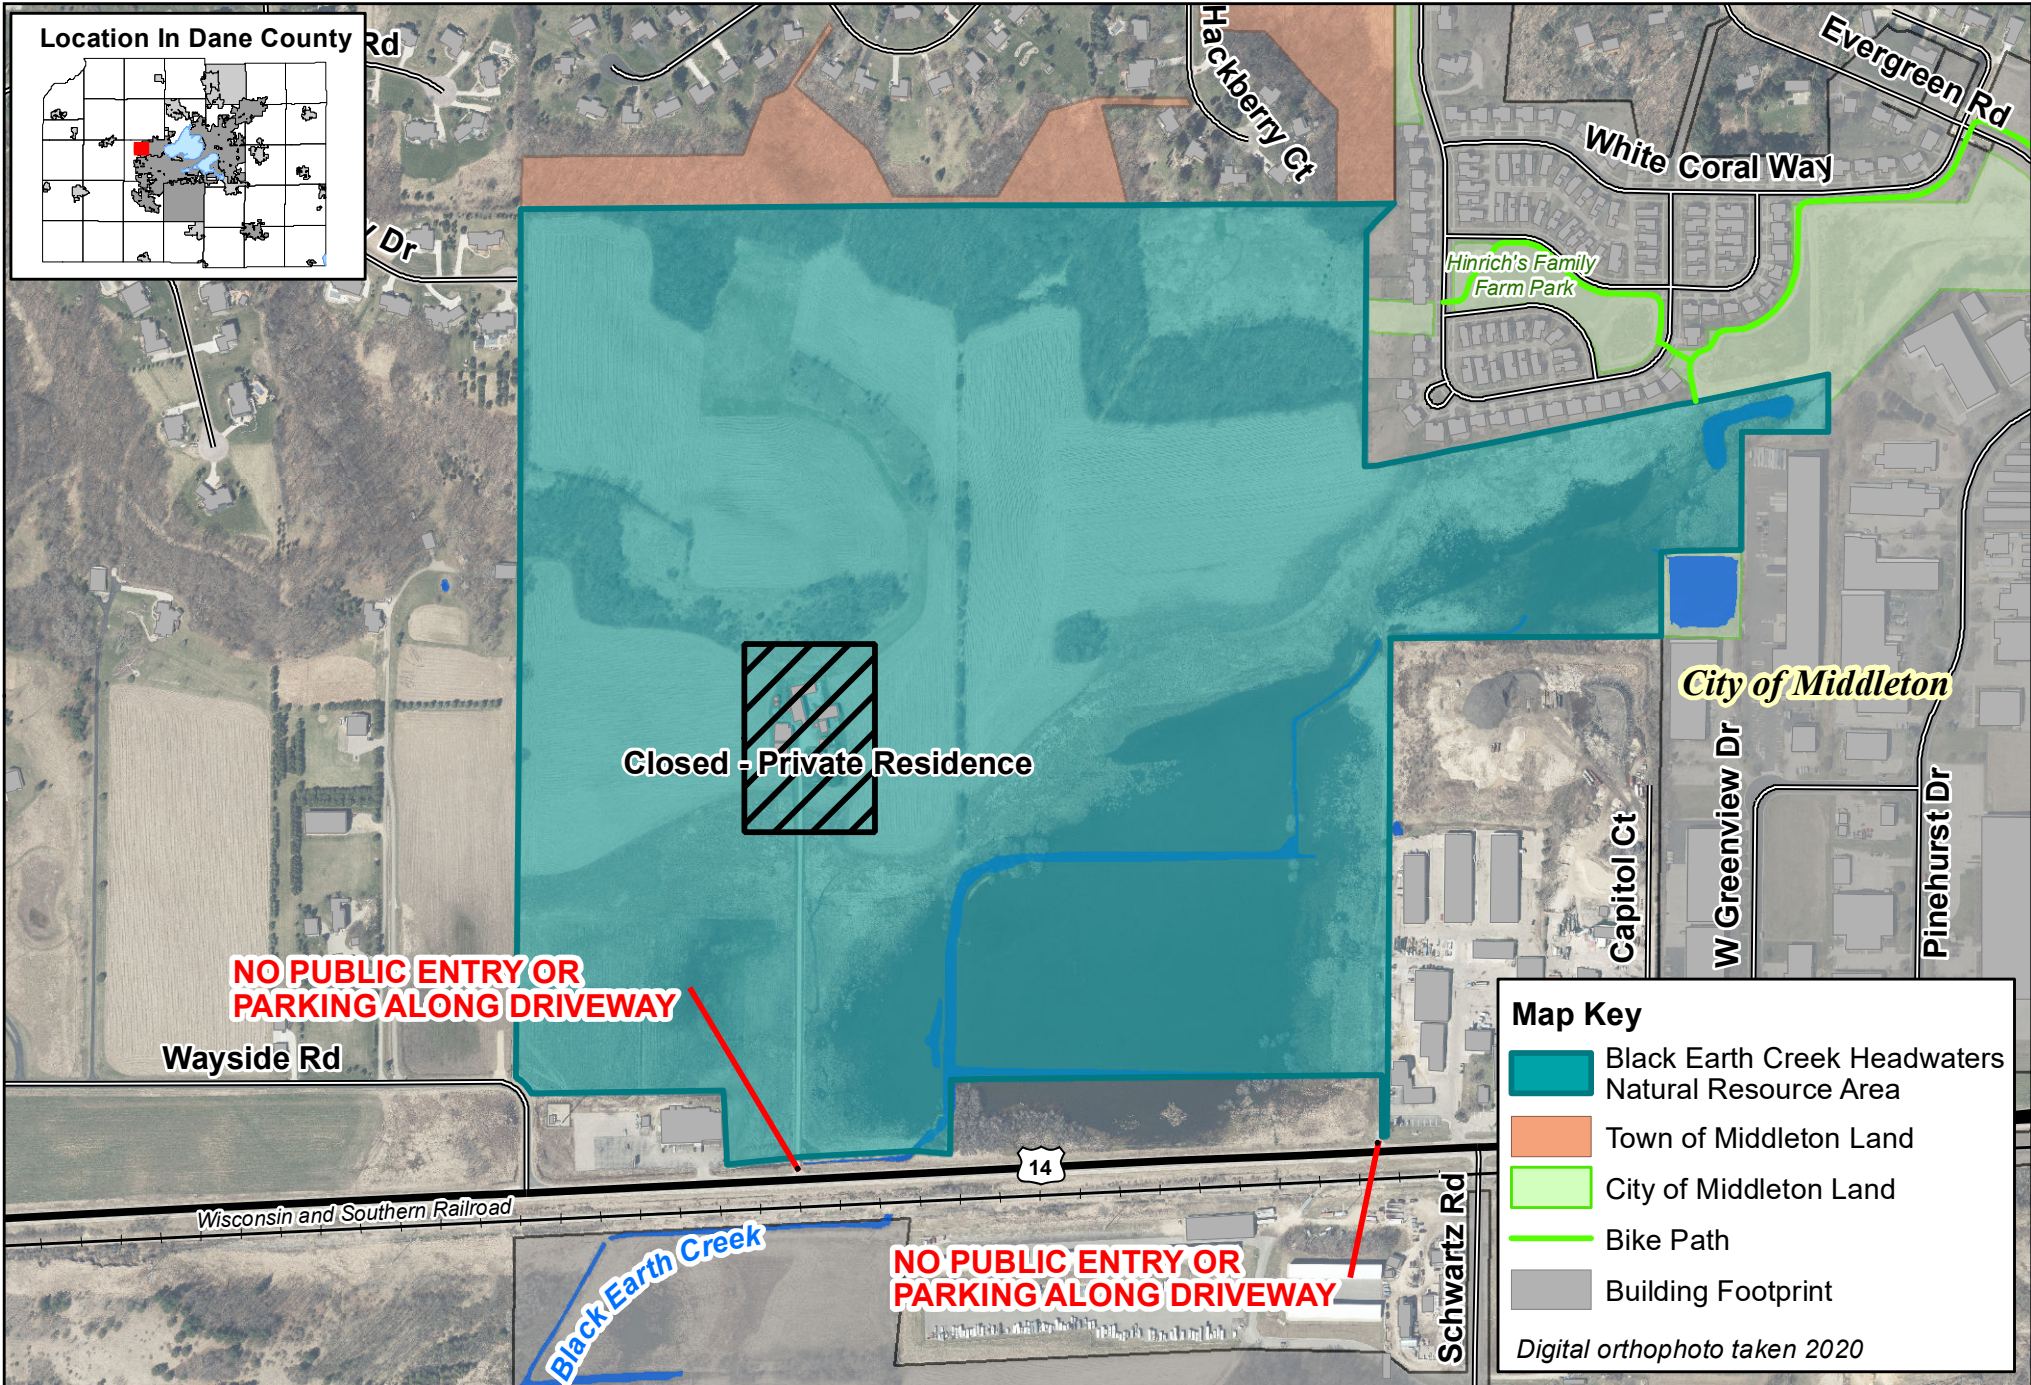

Black Earth Creek Headwaters - 179 Acres Natural Resource Area

0 500 1,000 Ft

Map Key

- Black Earth Creek Headwaters Natural Resource Area
- Town of Middleton Land
- City of Middleton Land
- Bike Path
- Building Footprint

Digital orthophoto taken 2020