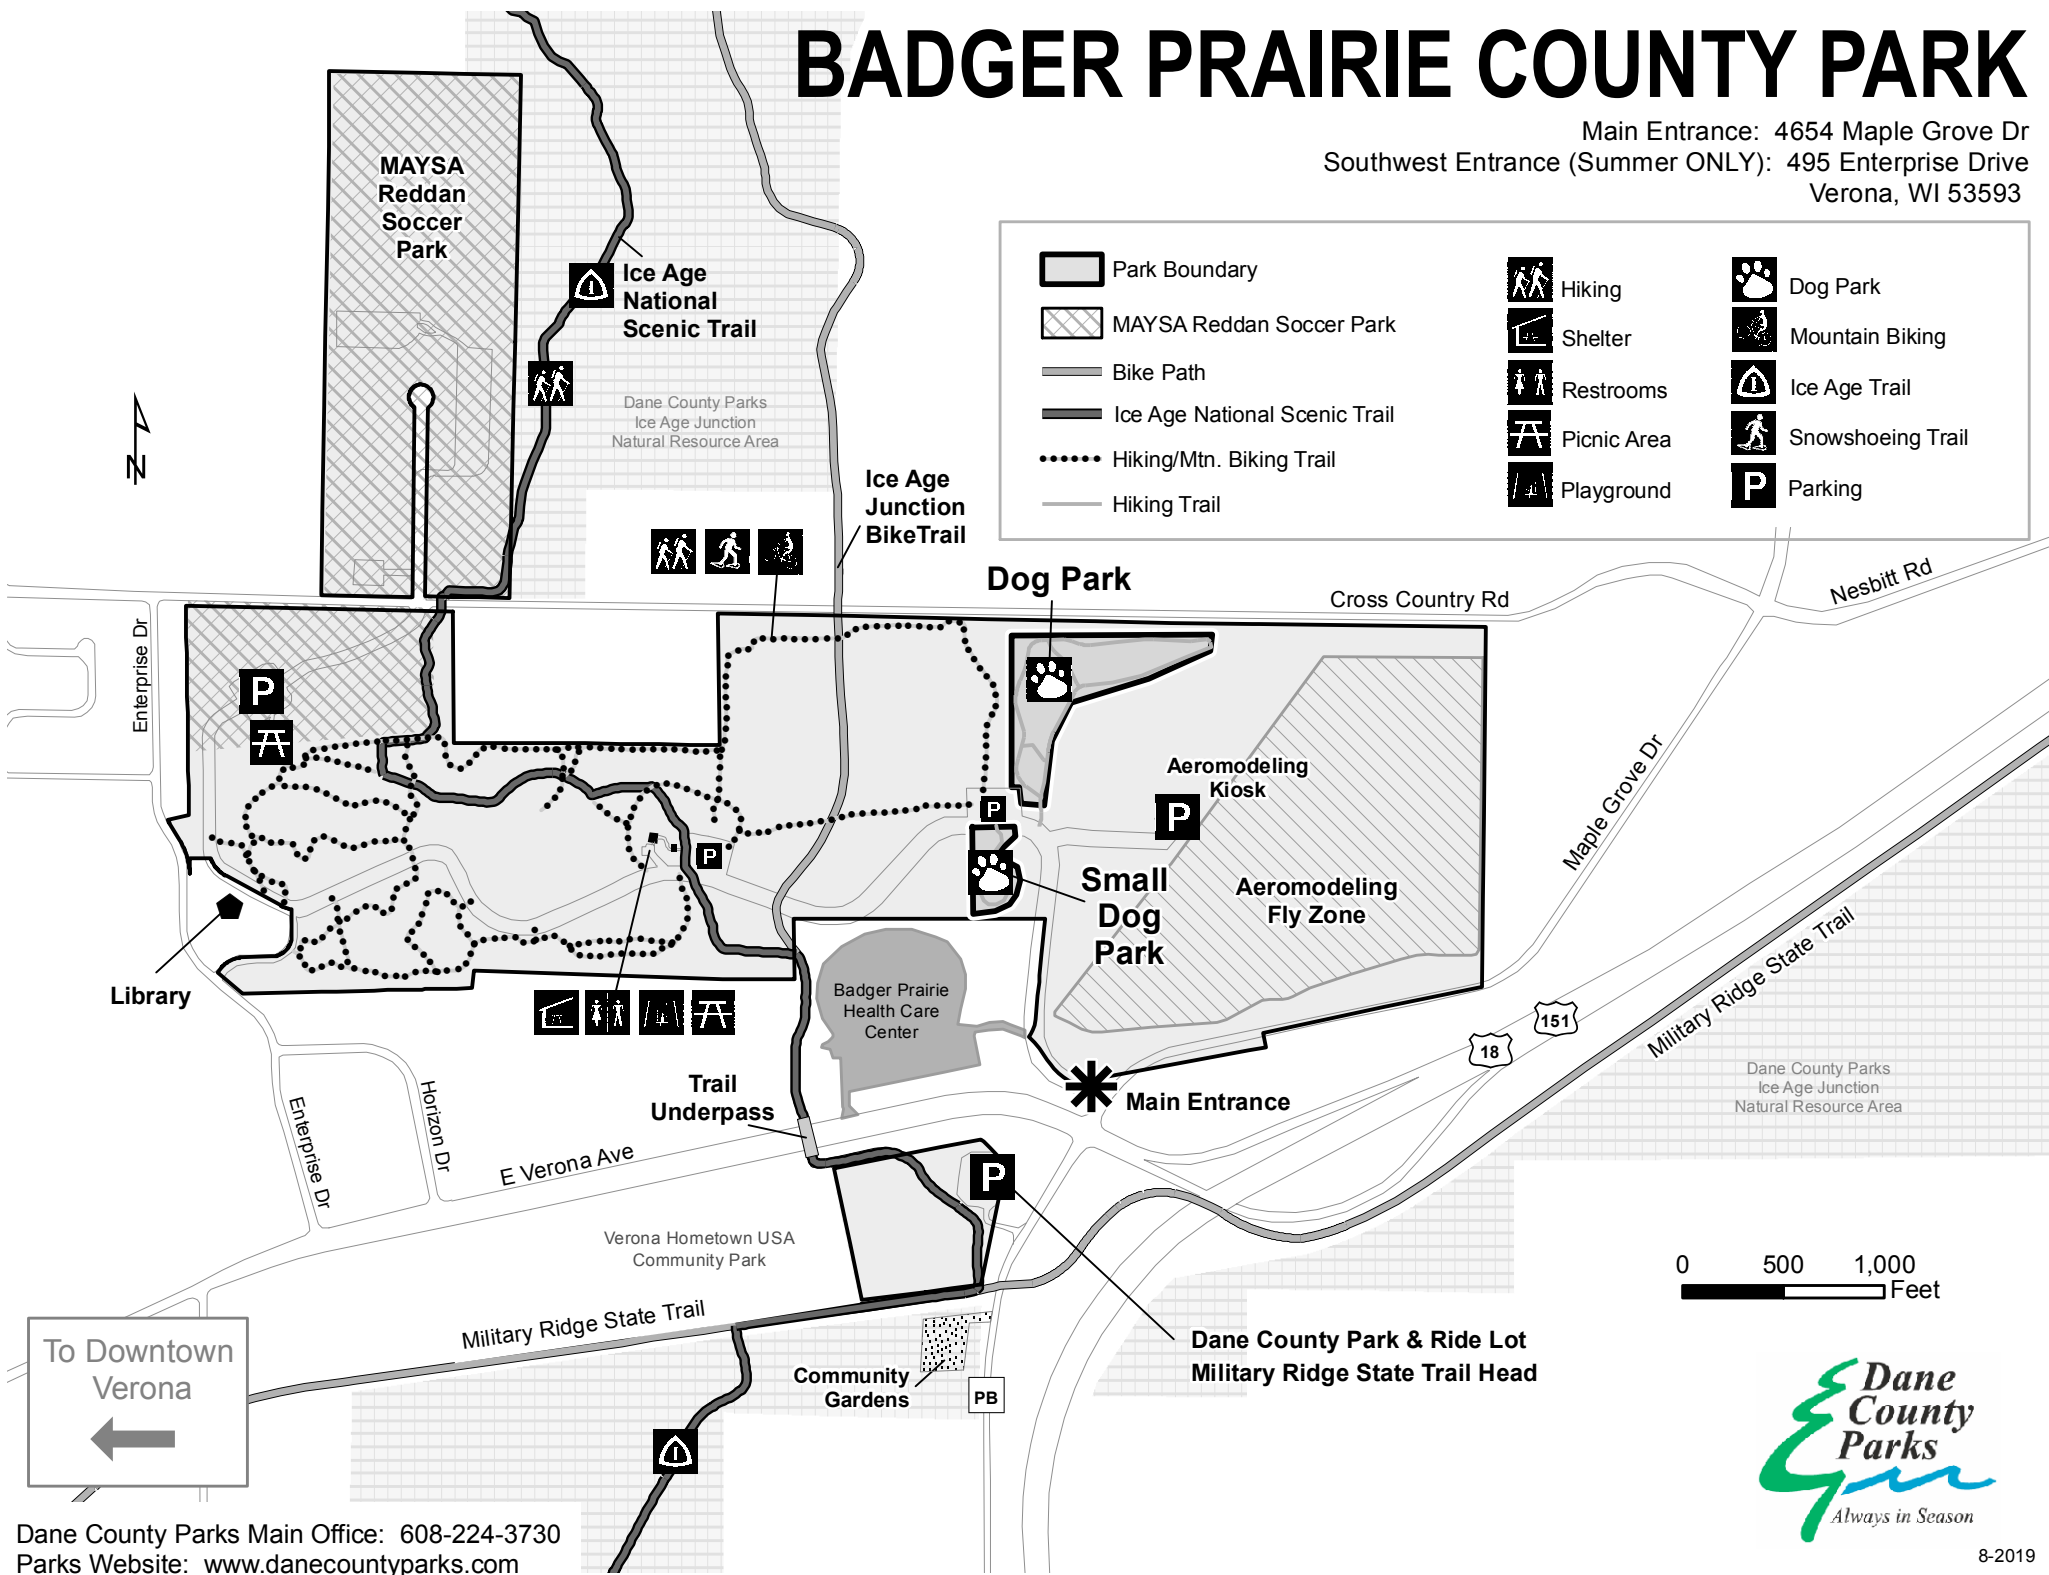

BADGER PRAIRIE COUNTY PARK

Main Entrance: 4654 Maple Grove Dr
 Southwest Entrance (Summer ONLY): 495 Enterprise Drive
 Verona, WI 53593

	Park Boundary		Hiking		Dog Park
	MAYS A Reddan Soccer Park		Shelter		Mountain Biking
	Bike Path		Restrooms		Ice Age Trail
	Ice Age National Scenic Trail		Picnic Area		Snowshoeing Trail
	Hiking/Mtn. Biking Trail		Playground		Parking
	Hiking Trail				