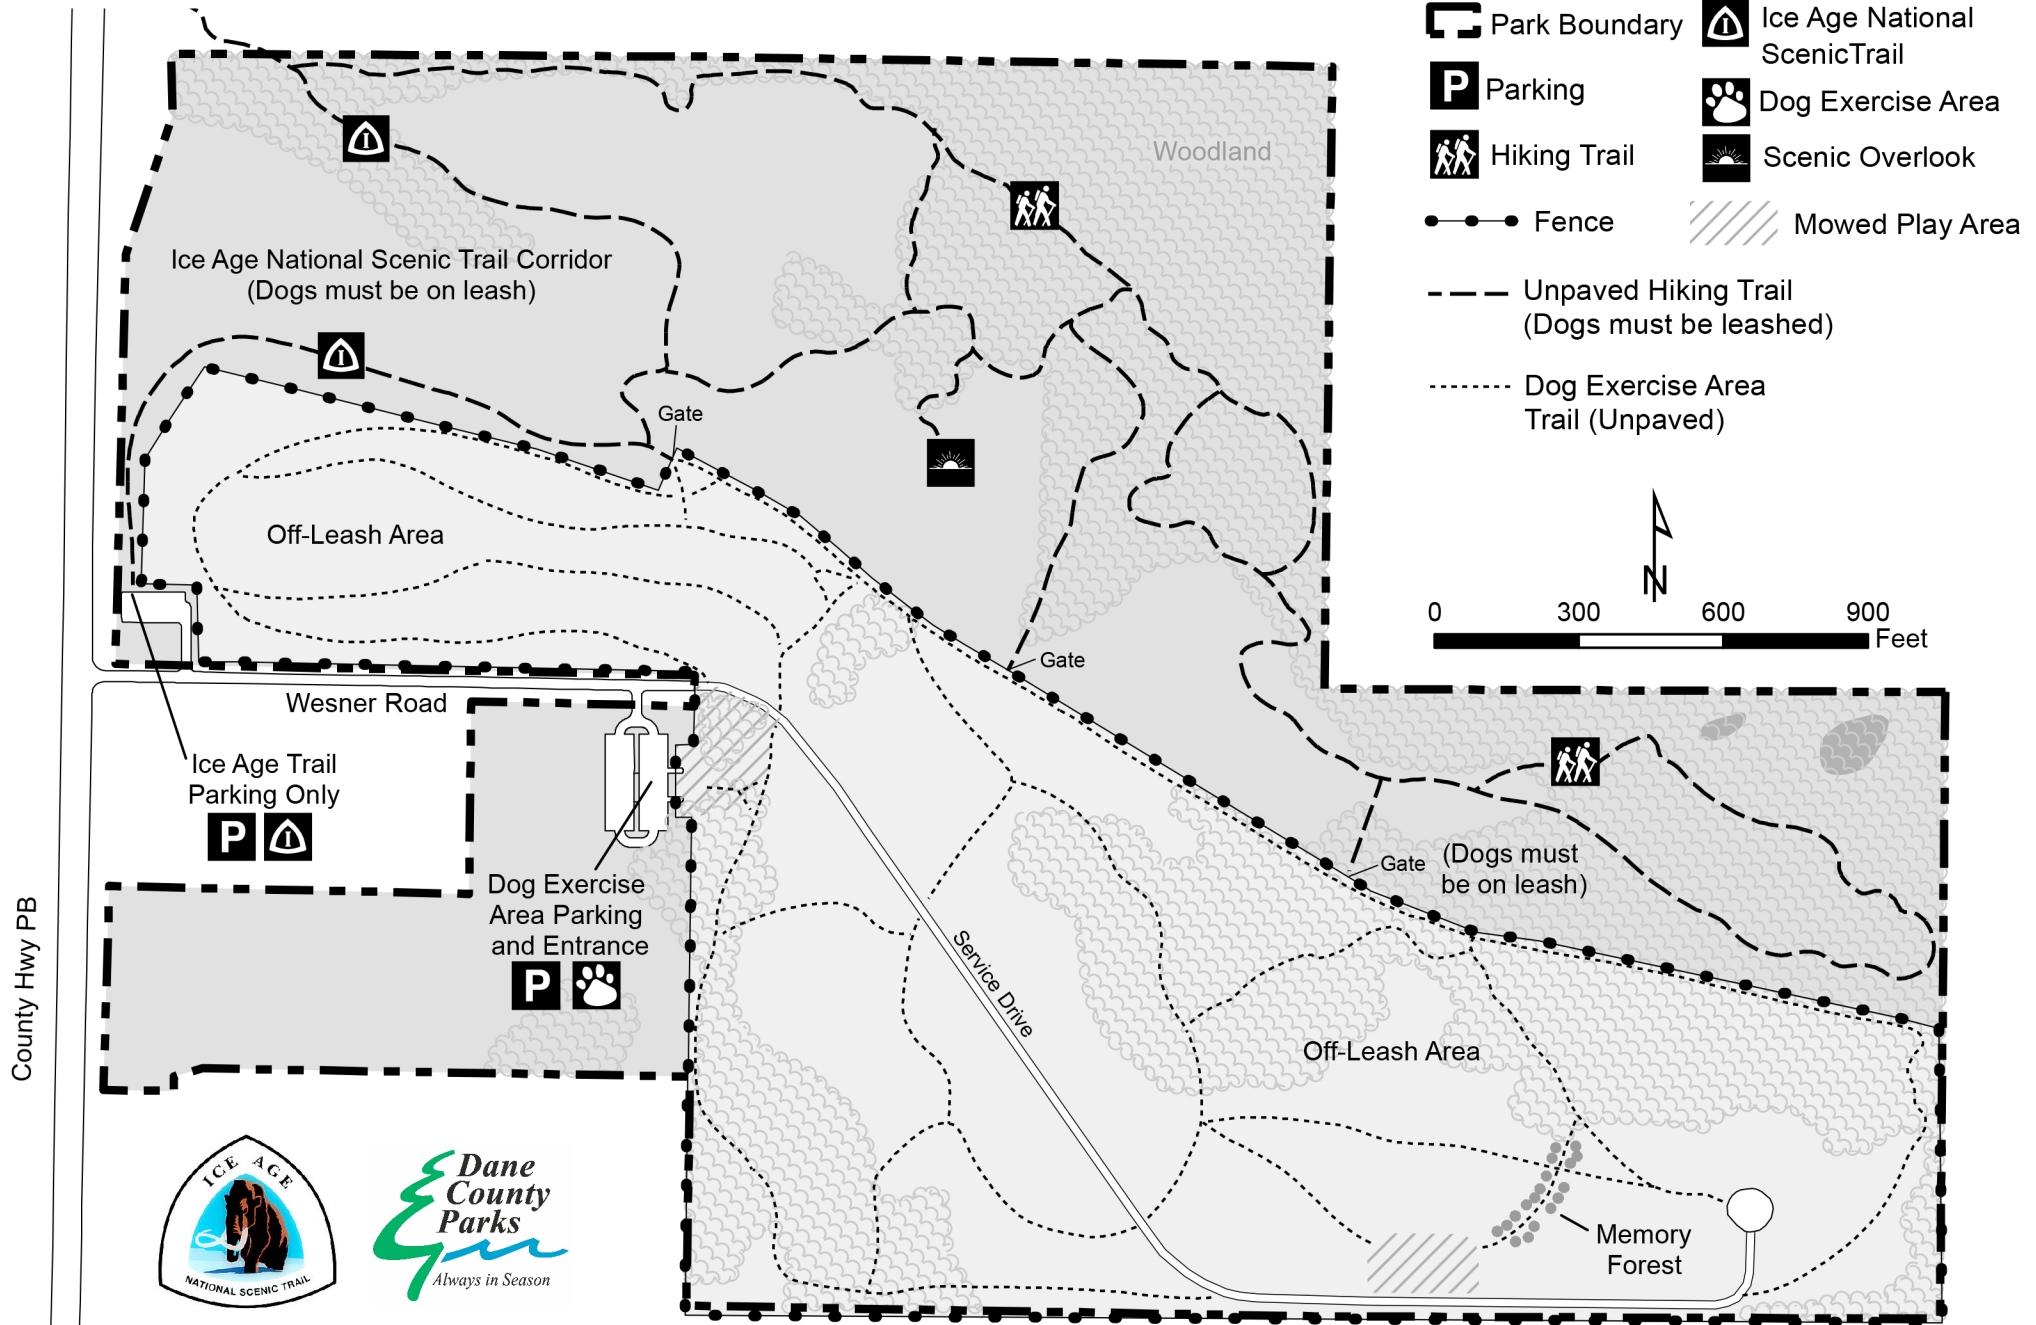

PRAIRIE MORaine COUNTY PARK

Dog Exercise Area: 6679 Wesner Rd
 Ice Age Trail Entrance: 6724 Wesner Rd
 Verona, WI 53593

County Hwy PB

Dane County Parks Main Office: 608-224-3730
 Parks Website: www.countyofdane.com/lwrp/parks